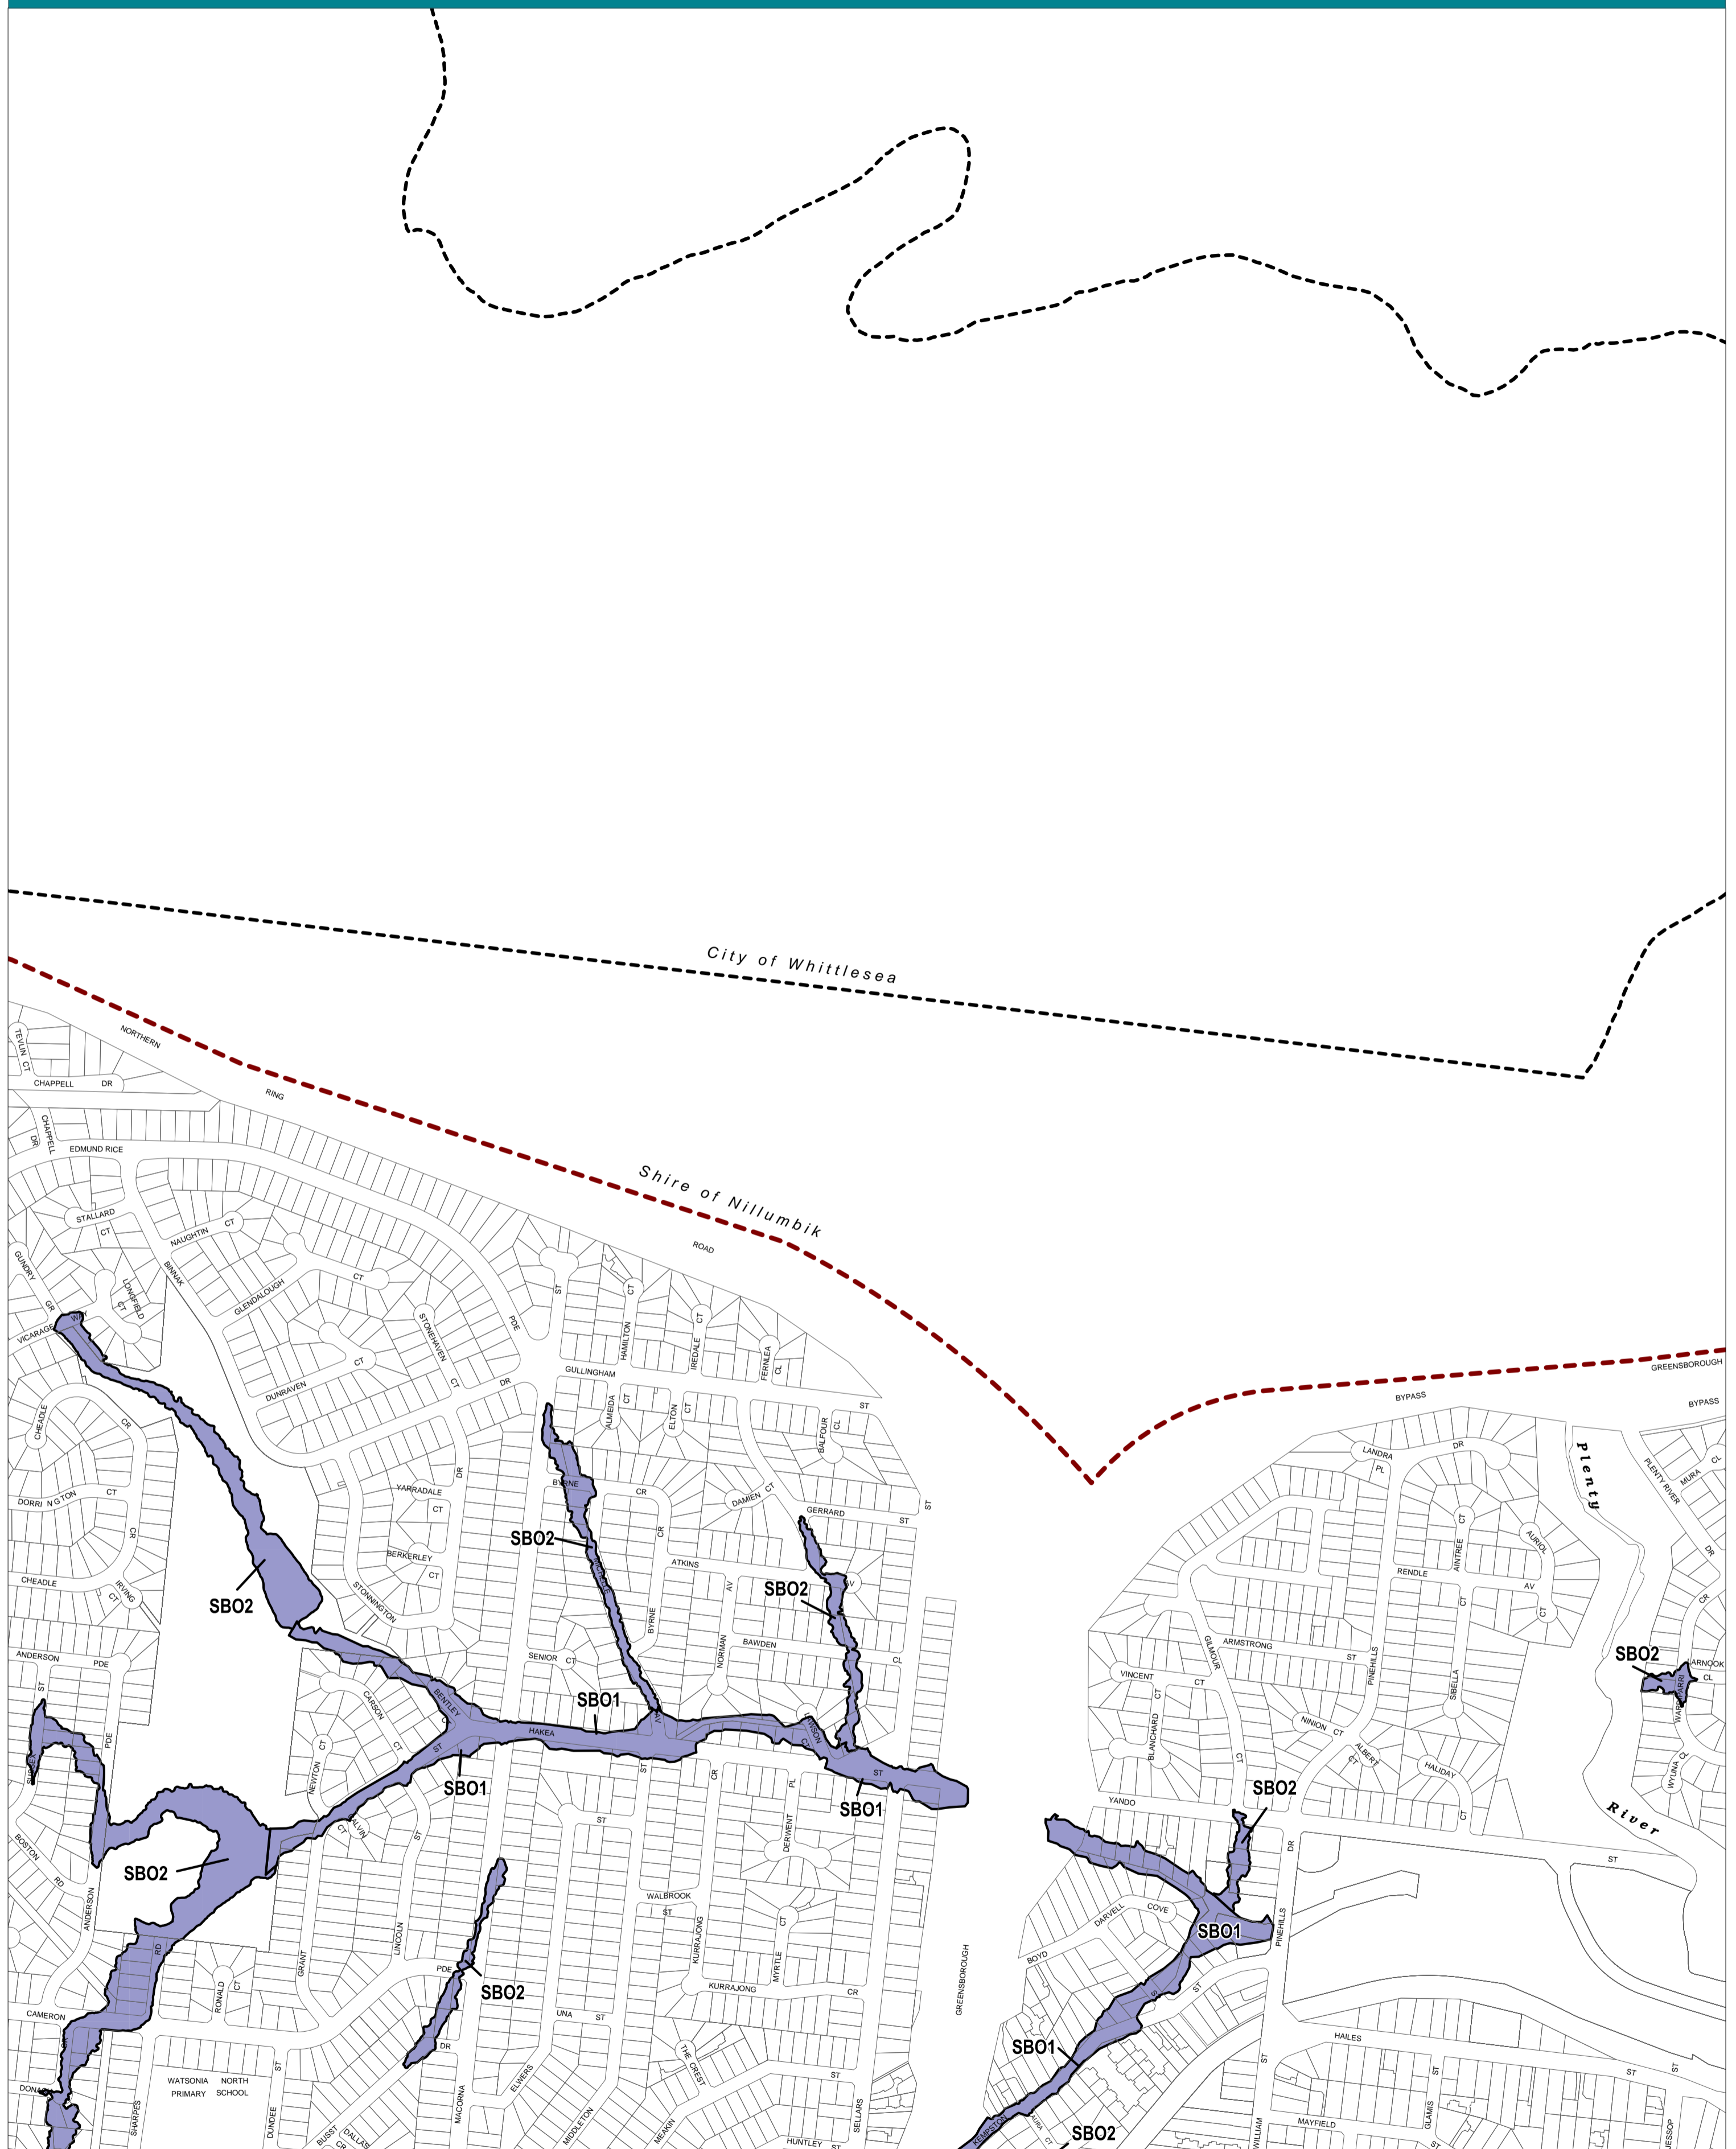

BANYULE PLANNING SCHEME - LOCAL PROVISION

Overlays

- SBO1 Special Building Overlay - Schedule 1
- SBO2 Special Building Overlay - Schedule 2

AUSTRALIAN MAP GRID ZONE 55
PREPARED BY: Planning Mapping Services

Printed: 26/2/2016

AMENDMENT C101