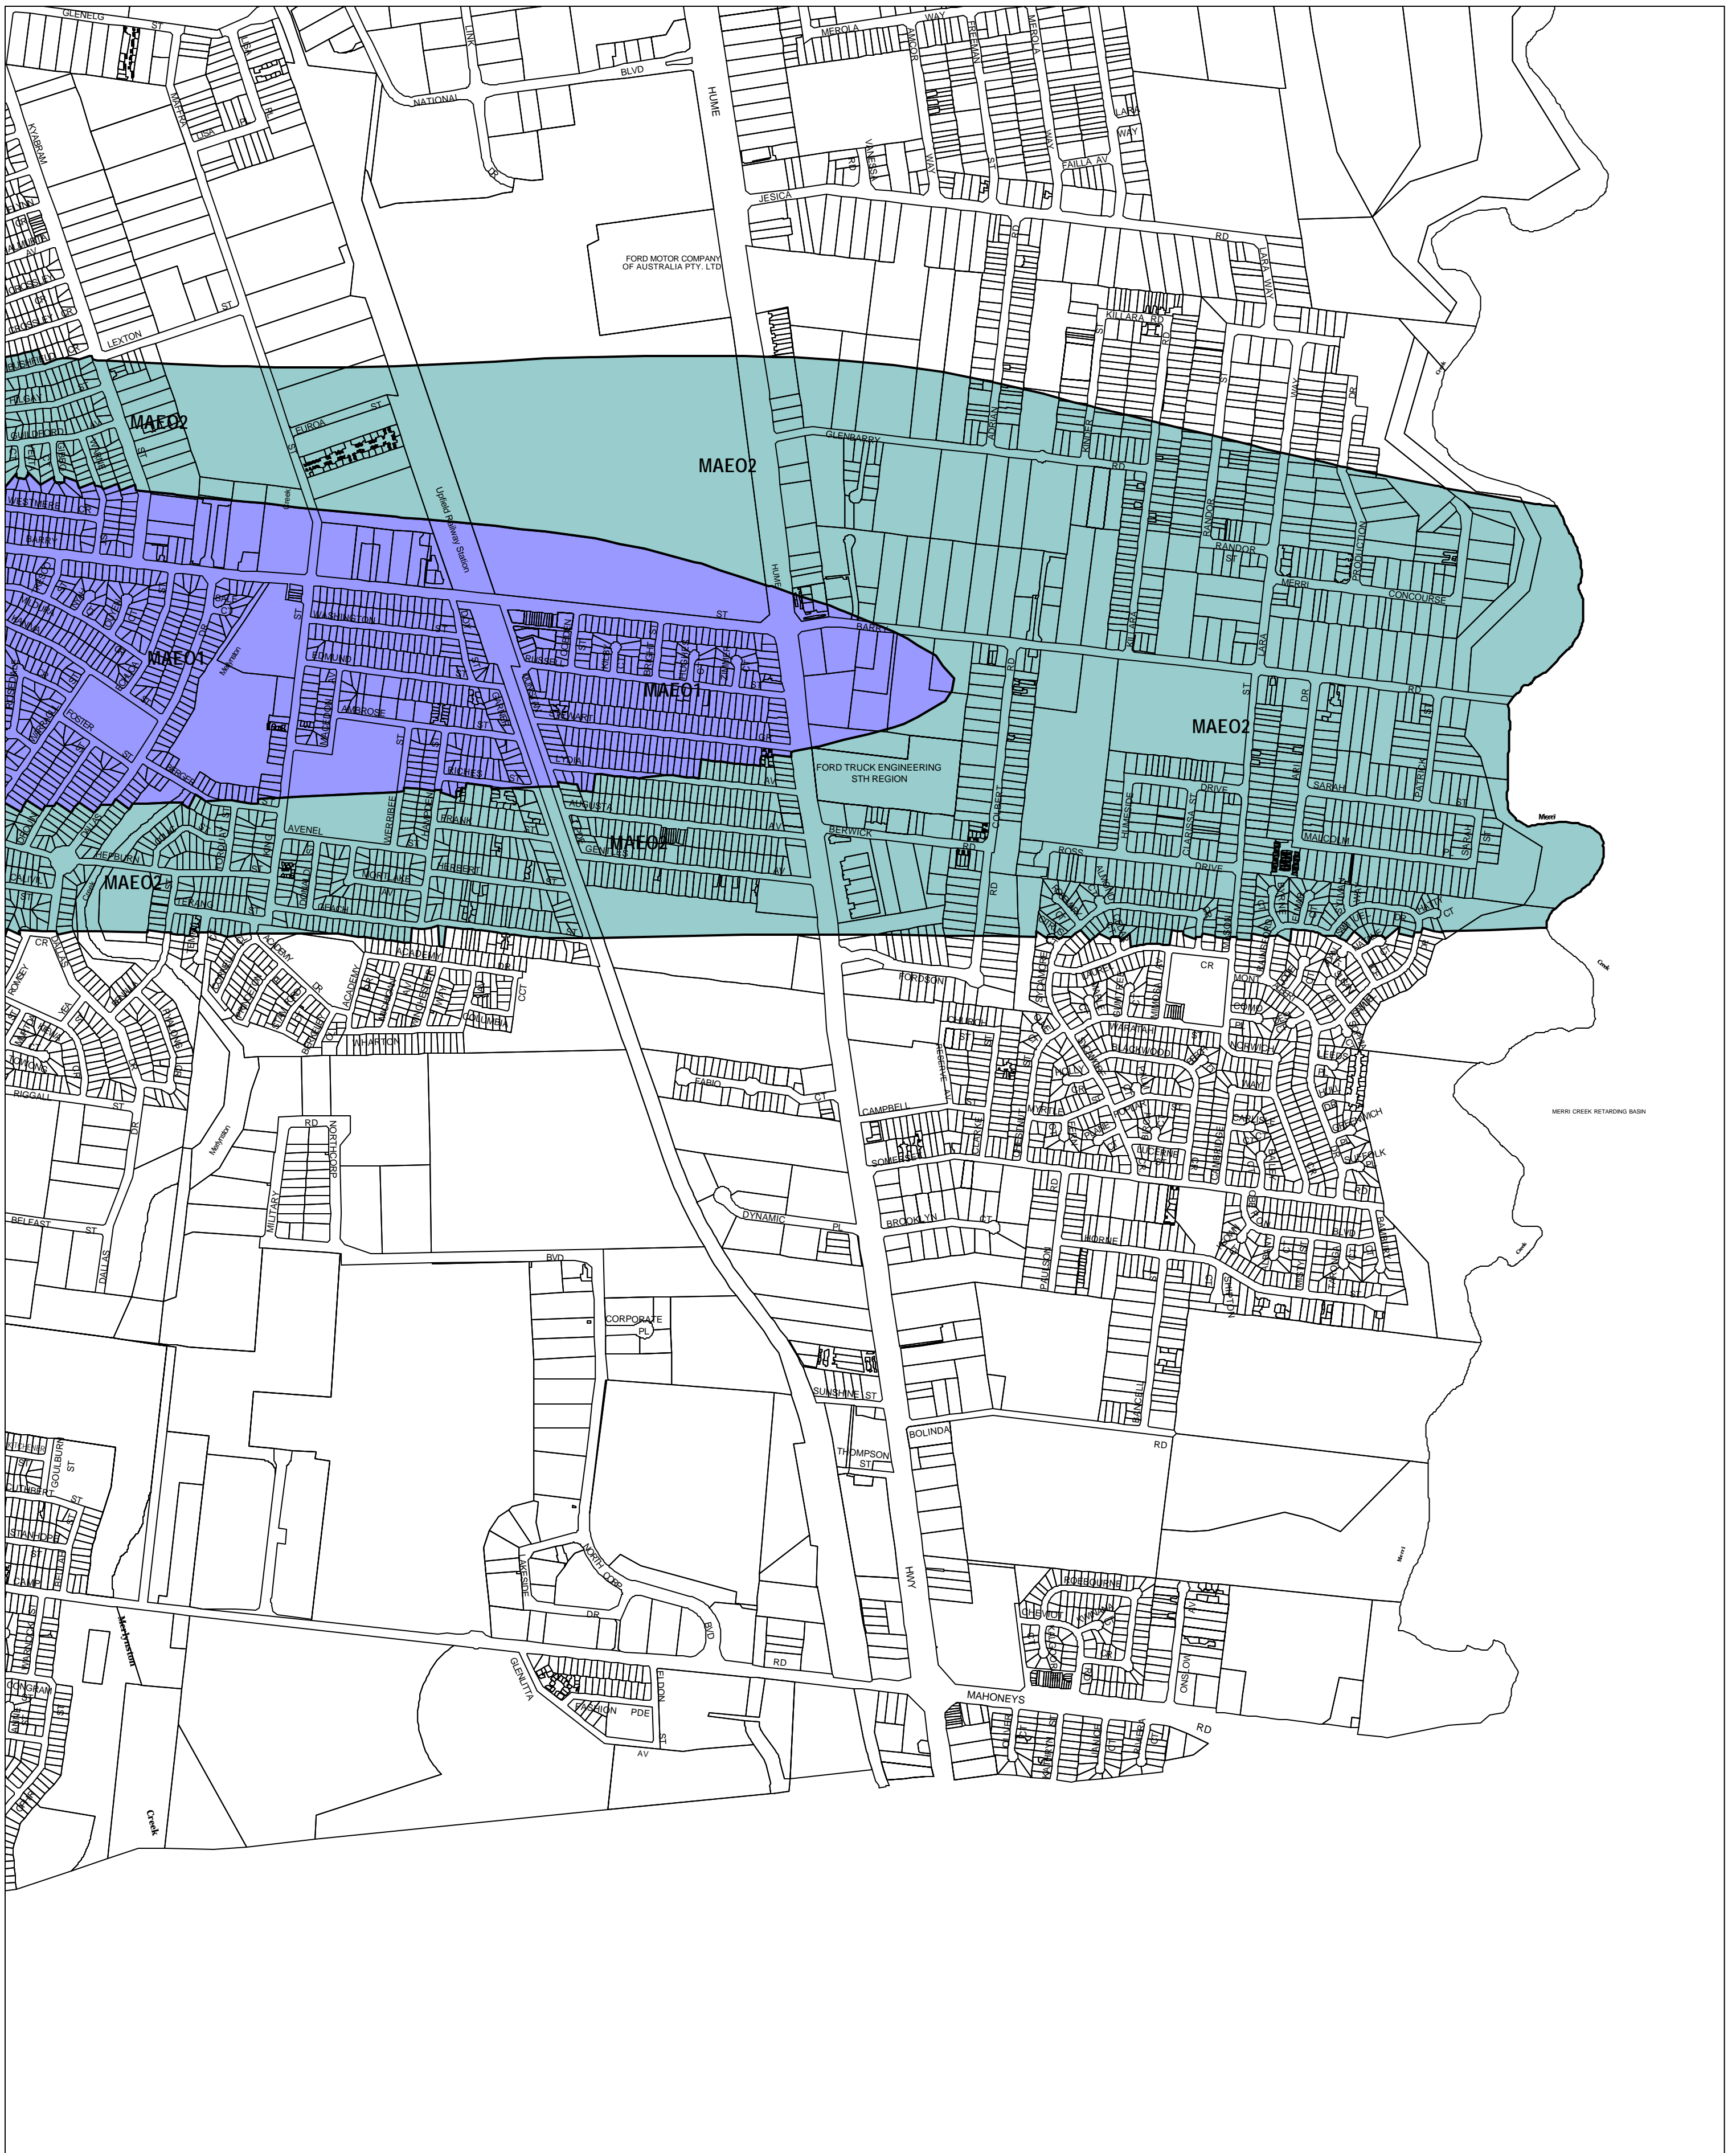

HUME PLANNING SCHEME - LOCAL PROVISION

Overlays	
 MAEO1	Melbourne Airport Environs Overlay - Schedule 1
 MAEO2	Melbourne Airport Environs Overlay - Schedule 2

200 400 600 800 1000 m

AUSTRALIAN MAP GRID ZONE 55

INDEX TO ADJOINING METRIC SERIES MAP

1	2	3	4
5	6	7	8
9	10	11	12
13	14	15	16
17	18	19	20
21	22	23	24
25	26		

Printed: 8/5/2007

AMENDMENT VC30