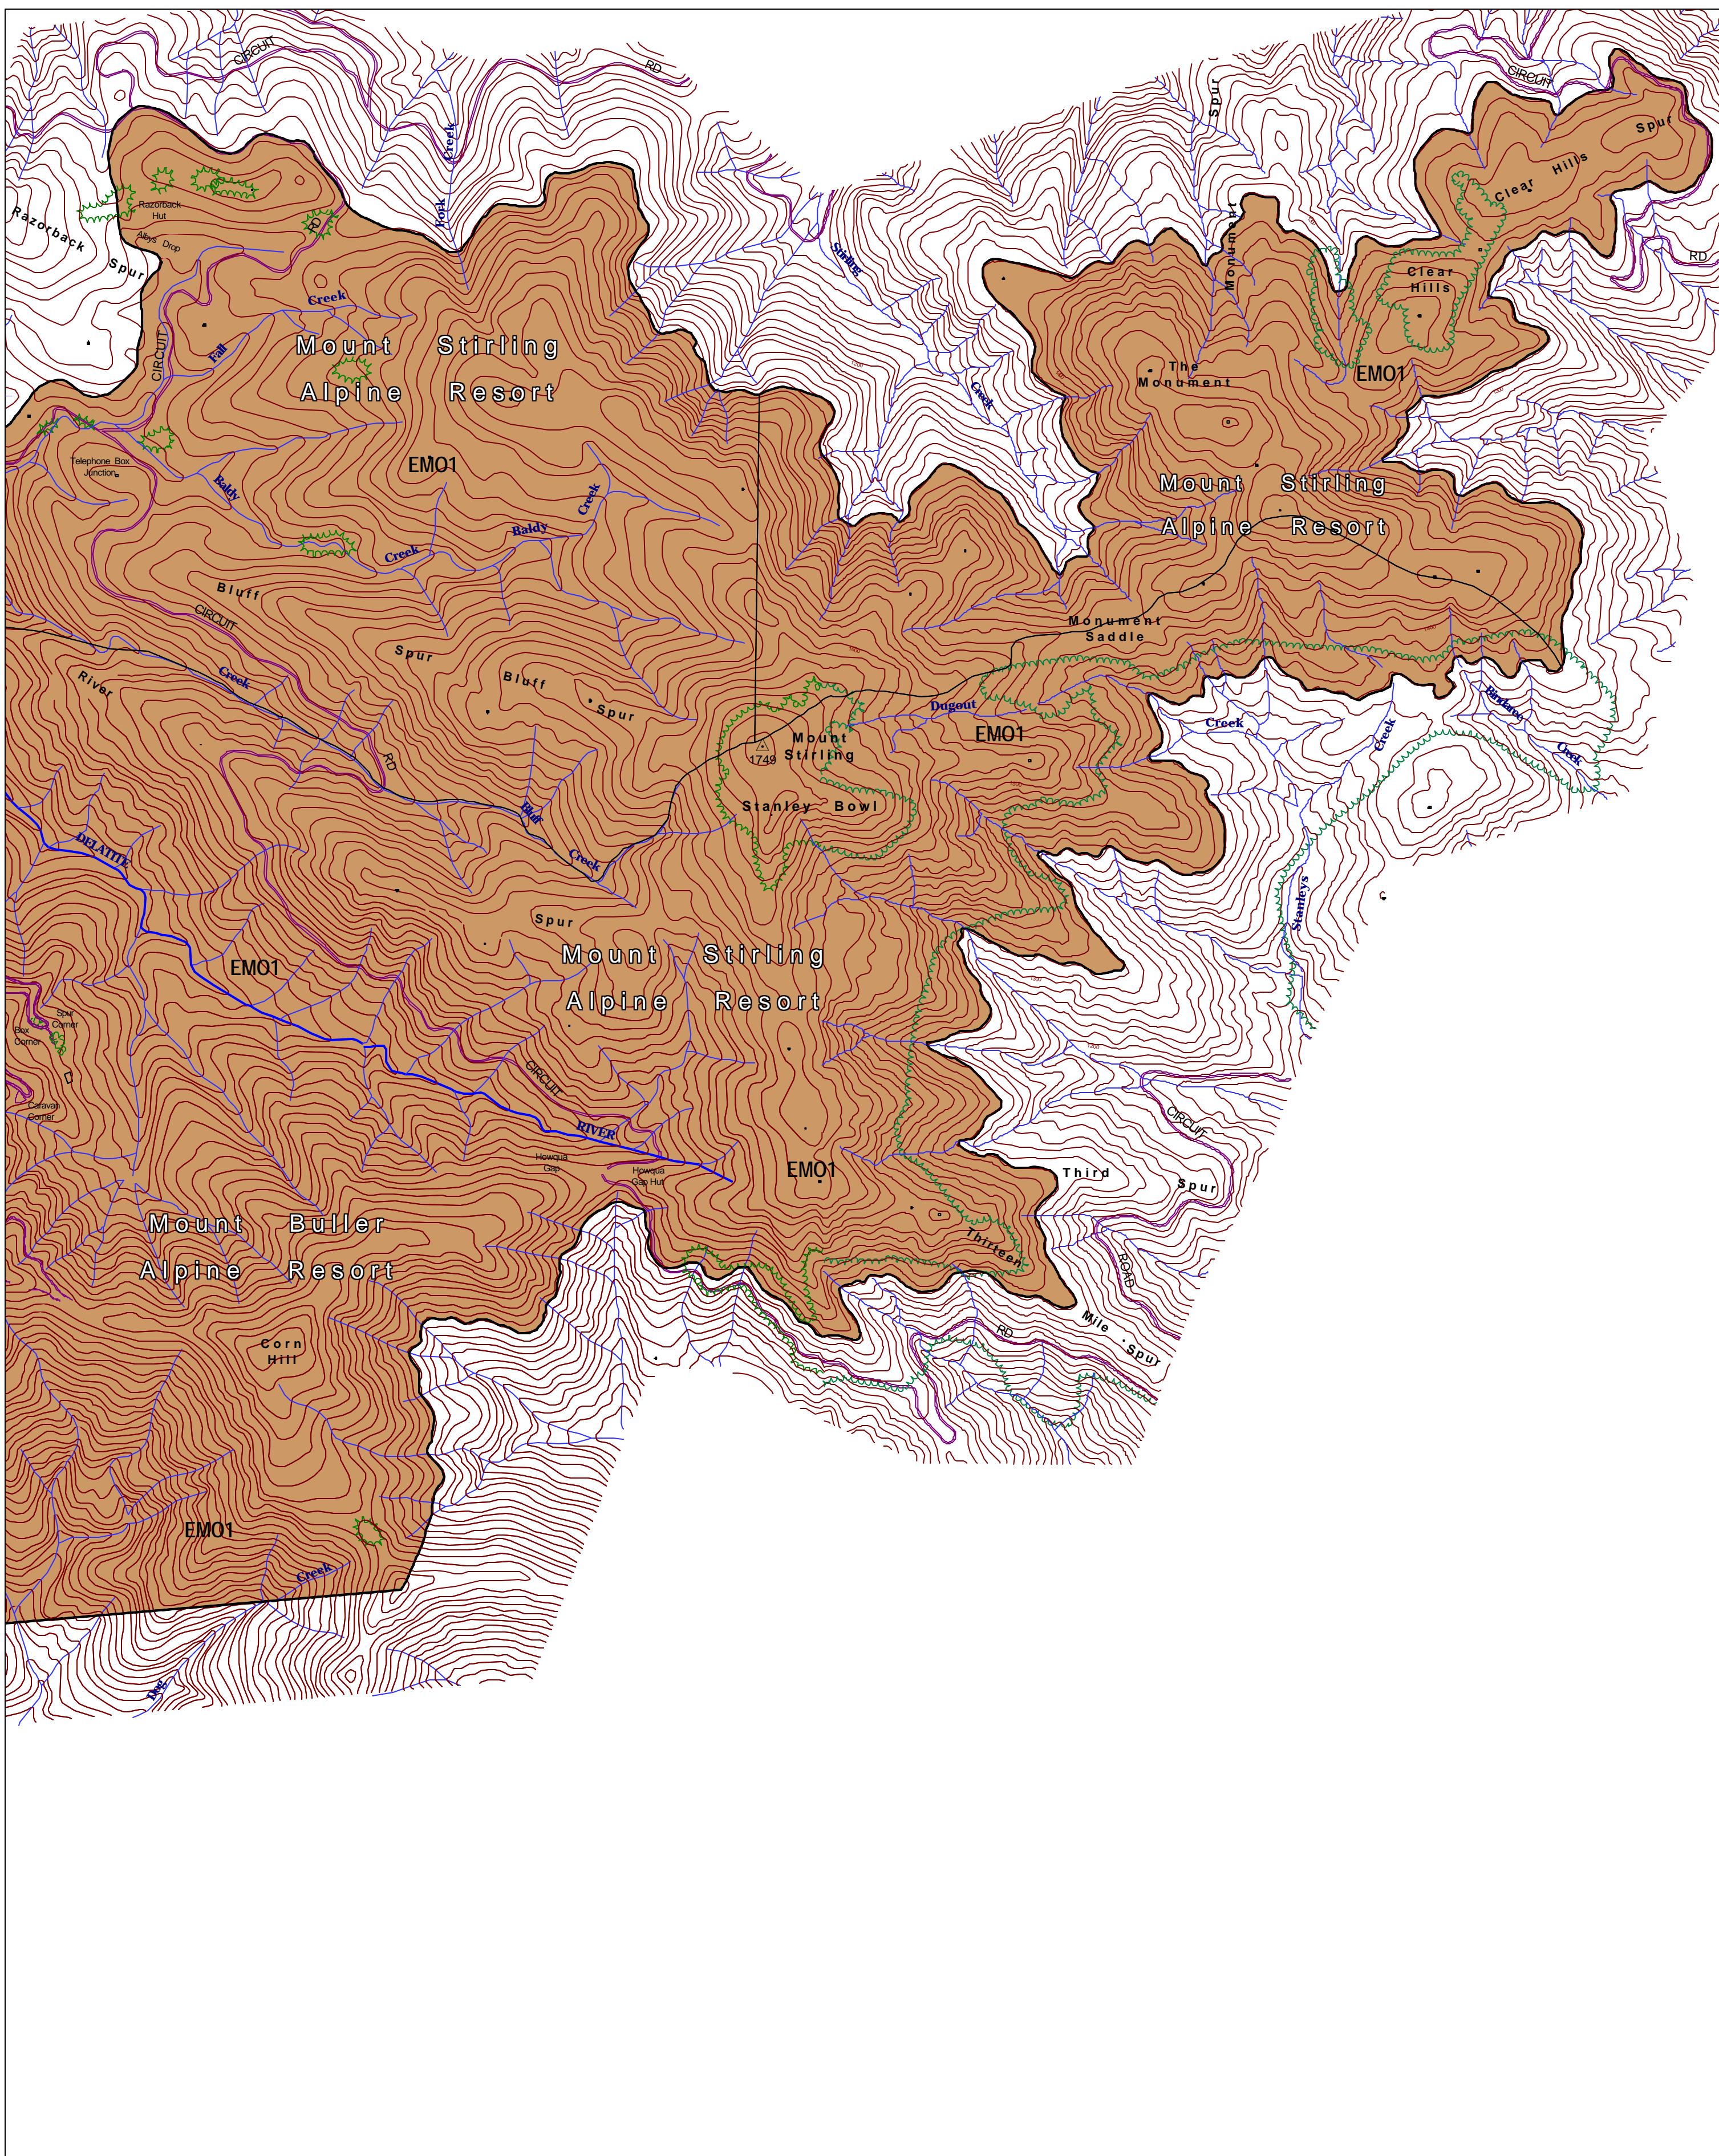

ALPINE RESORTS PLANNING SCHEME - LOCAL PROVISION

Overlays

EMO1 Erosion Management Overlay - Schedule 1

AUSTRALIAN MAP GRID ZONE 55

Printed: 10/10/2007

AMENDMENT C9