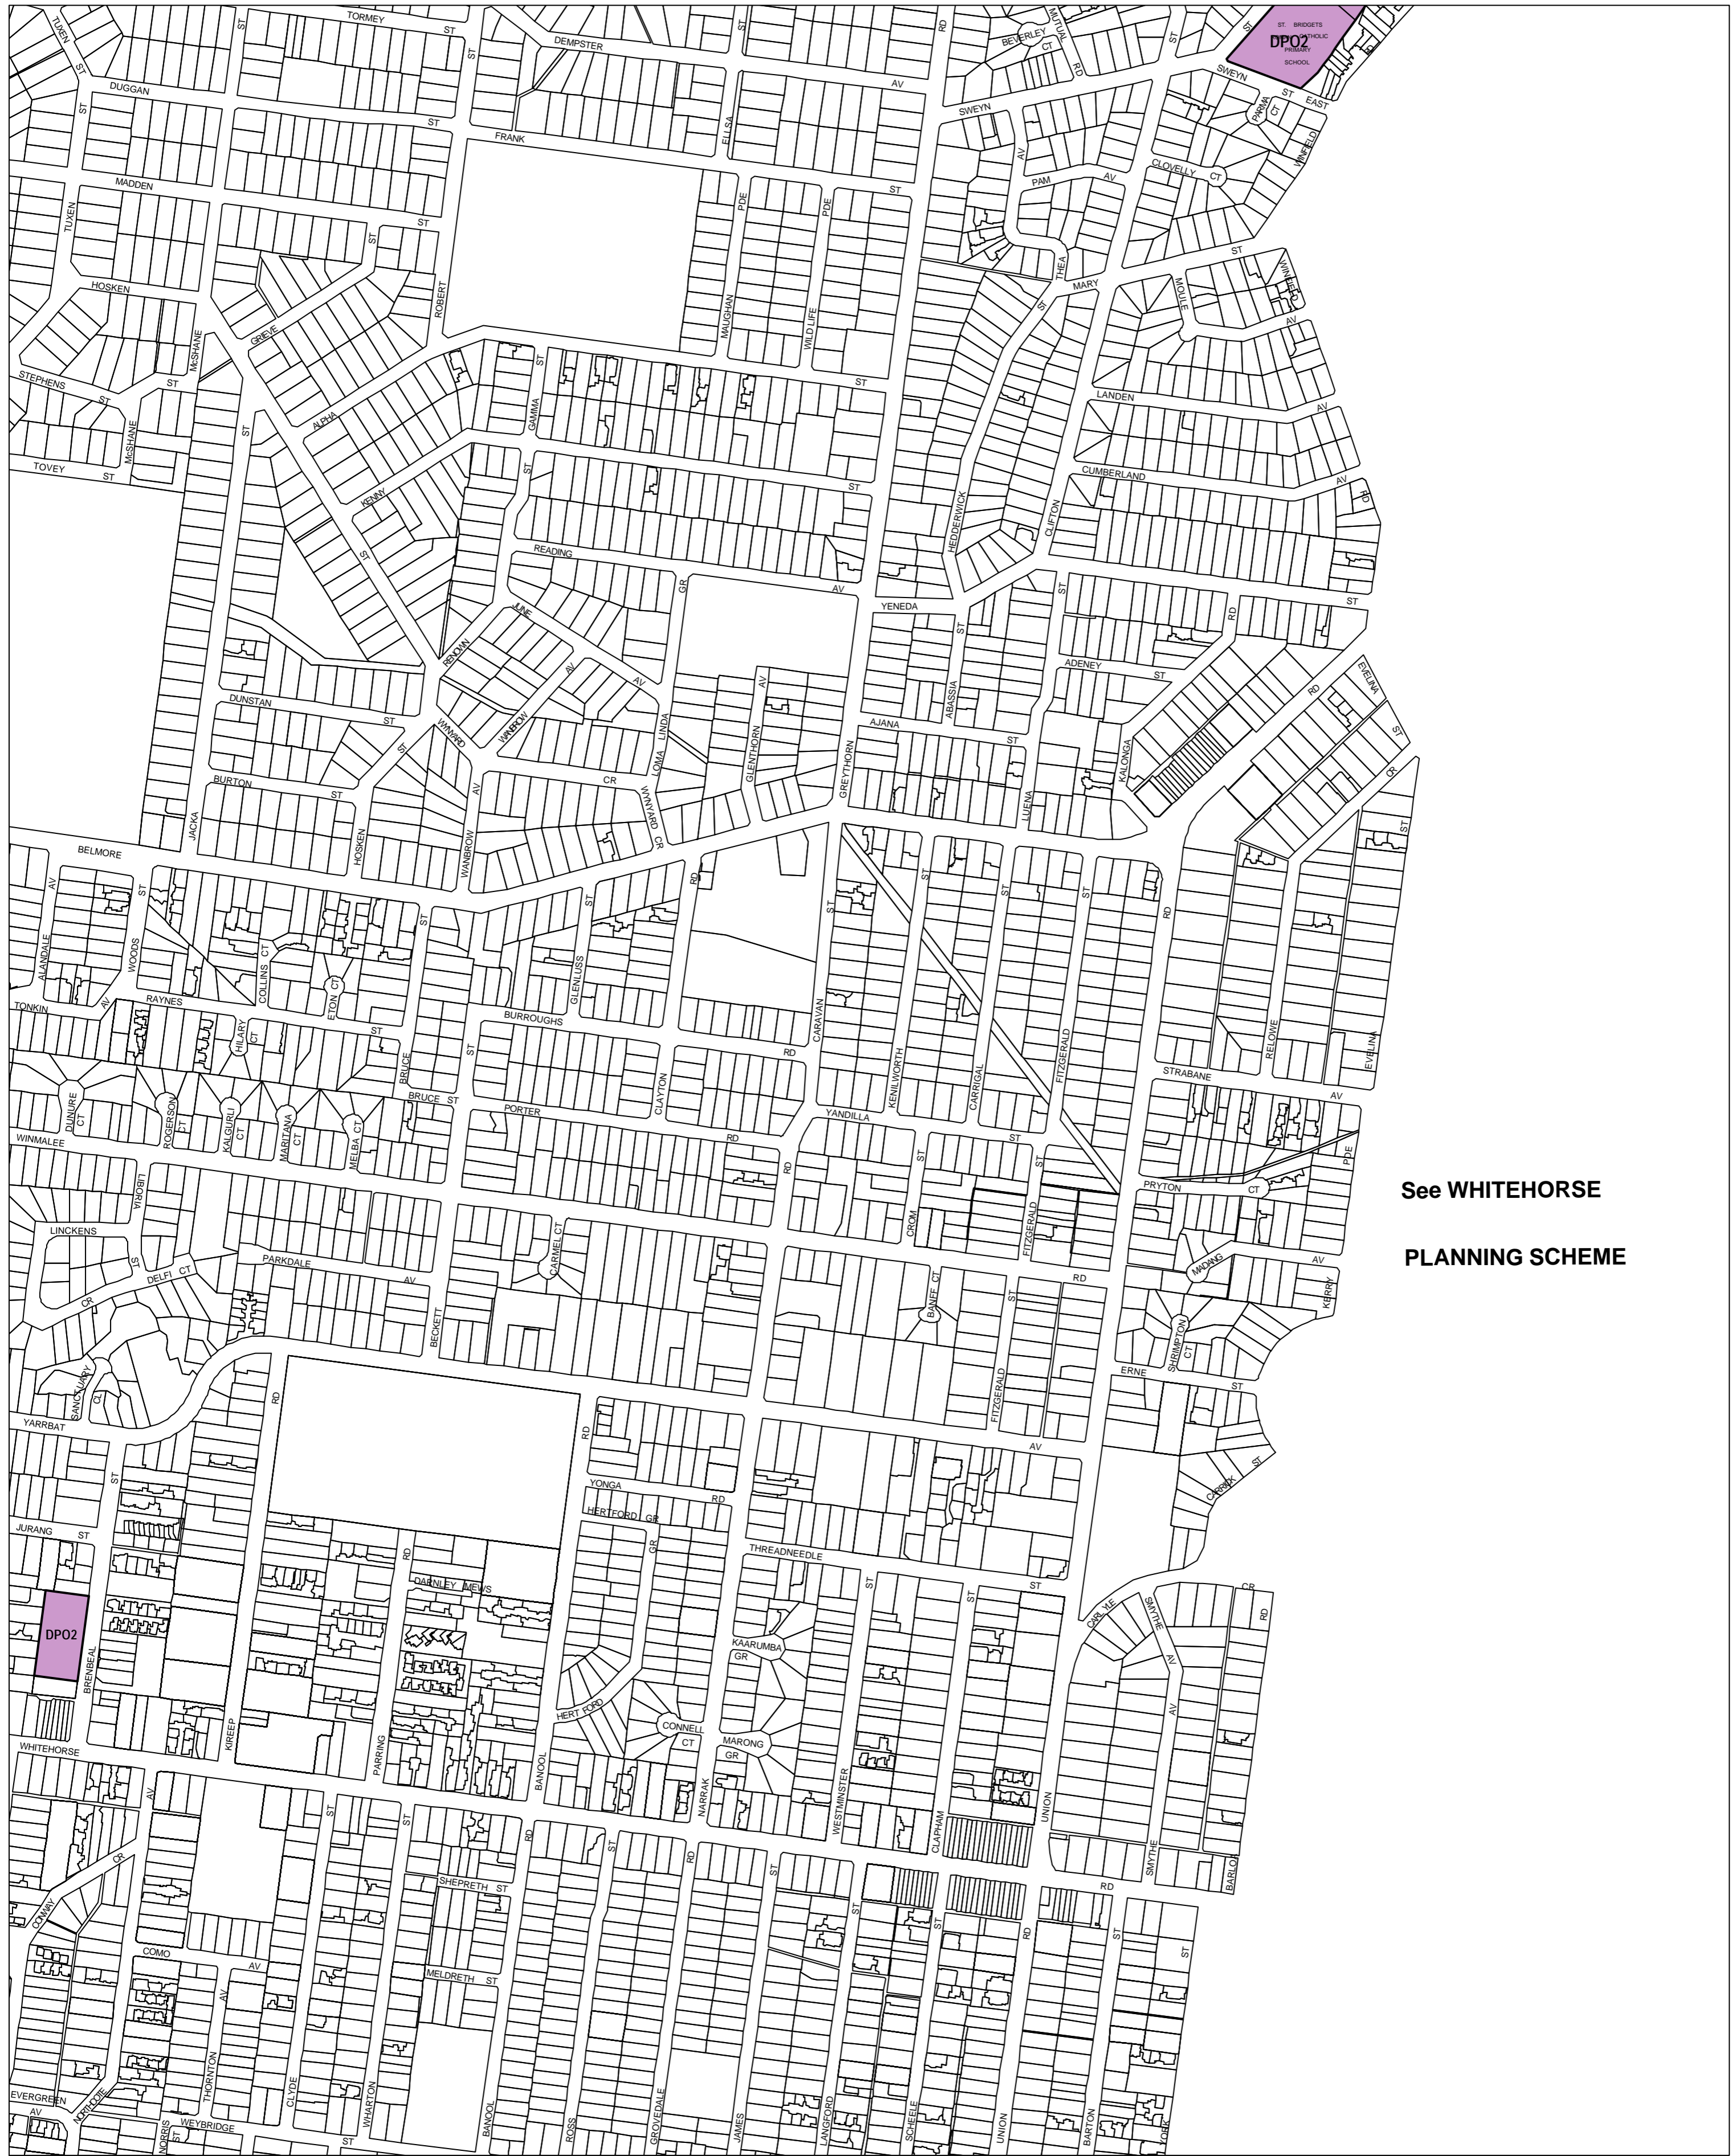

BOROONDARA PLANNING SCHEME - LOCAL PROVISION

See WHITEHORSE
PLANNING SCHEME

Overlays

DPO2 Development Plan Overlay - Schedule 2

100 200 300 400 500 m

AUSTRALIAN MAP GRID ZONE 55

INDEX TO ADJOINING METRIC SERIES MAP

11	12	13	14
7	8	9	10
12	13	14	
15	16	17	
		18	19

Victoria
The Place To Be

Printed: 31/5/2007