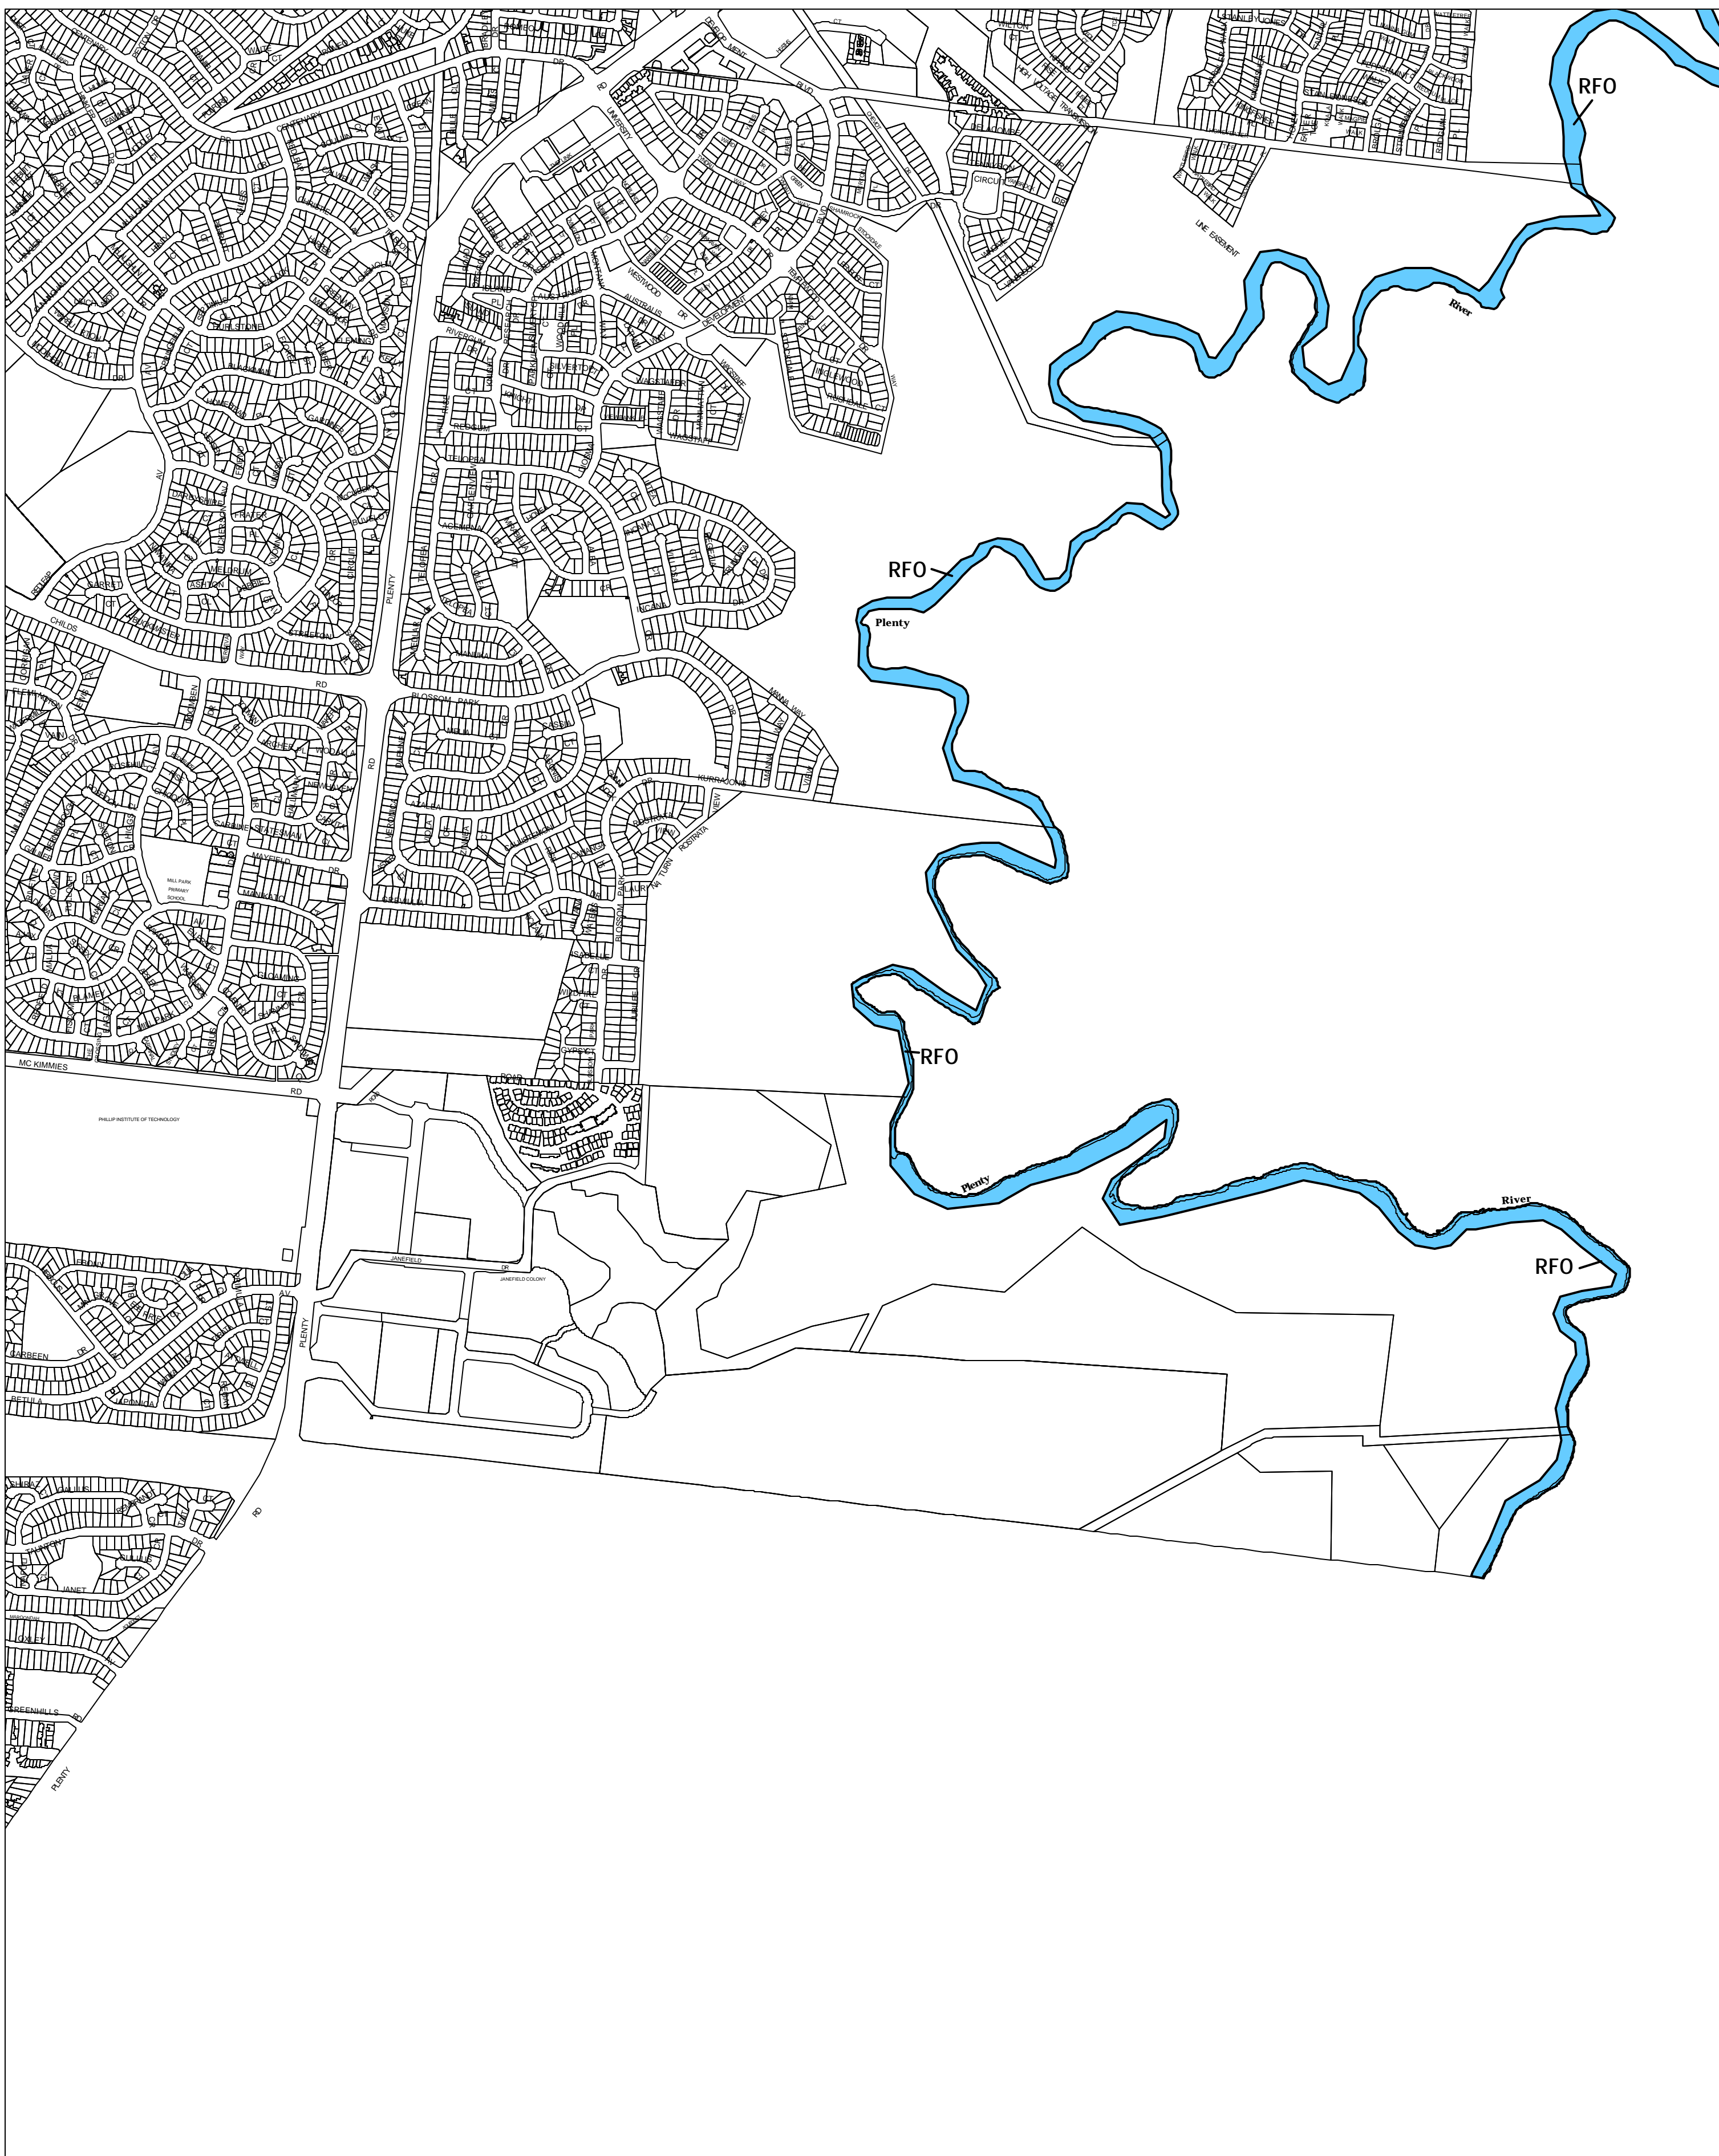

WHITTLESEA PLANNING SCHEME - LOCAL PROVISION

Overlays

RFO Rural Floodway Overlay

AUSTRALIAN MAP GRID ZONE 55

Printed: 9/7/2007