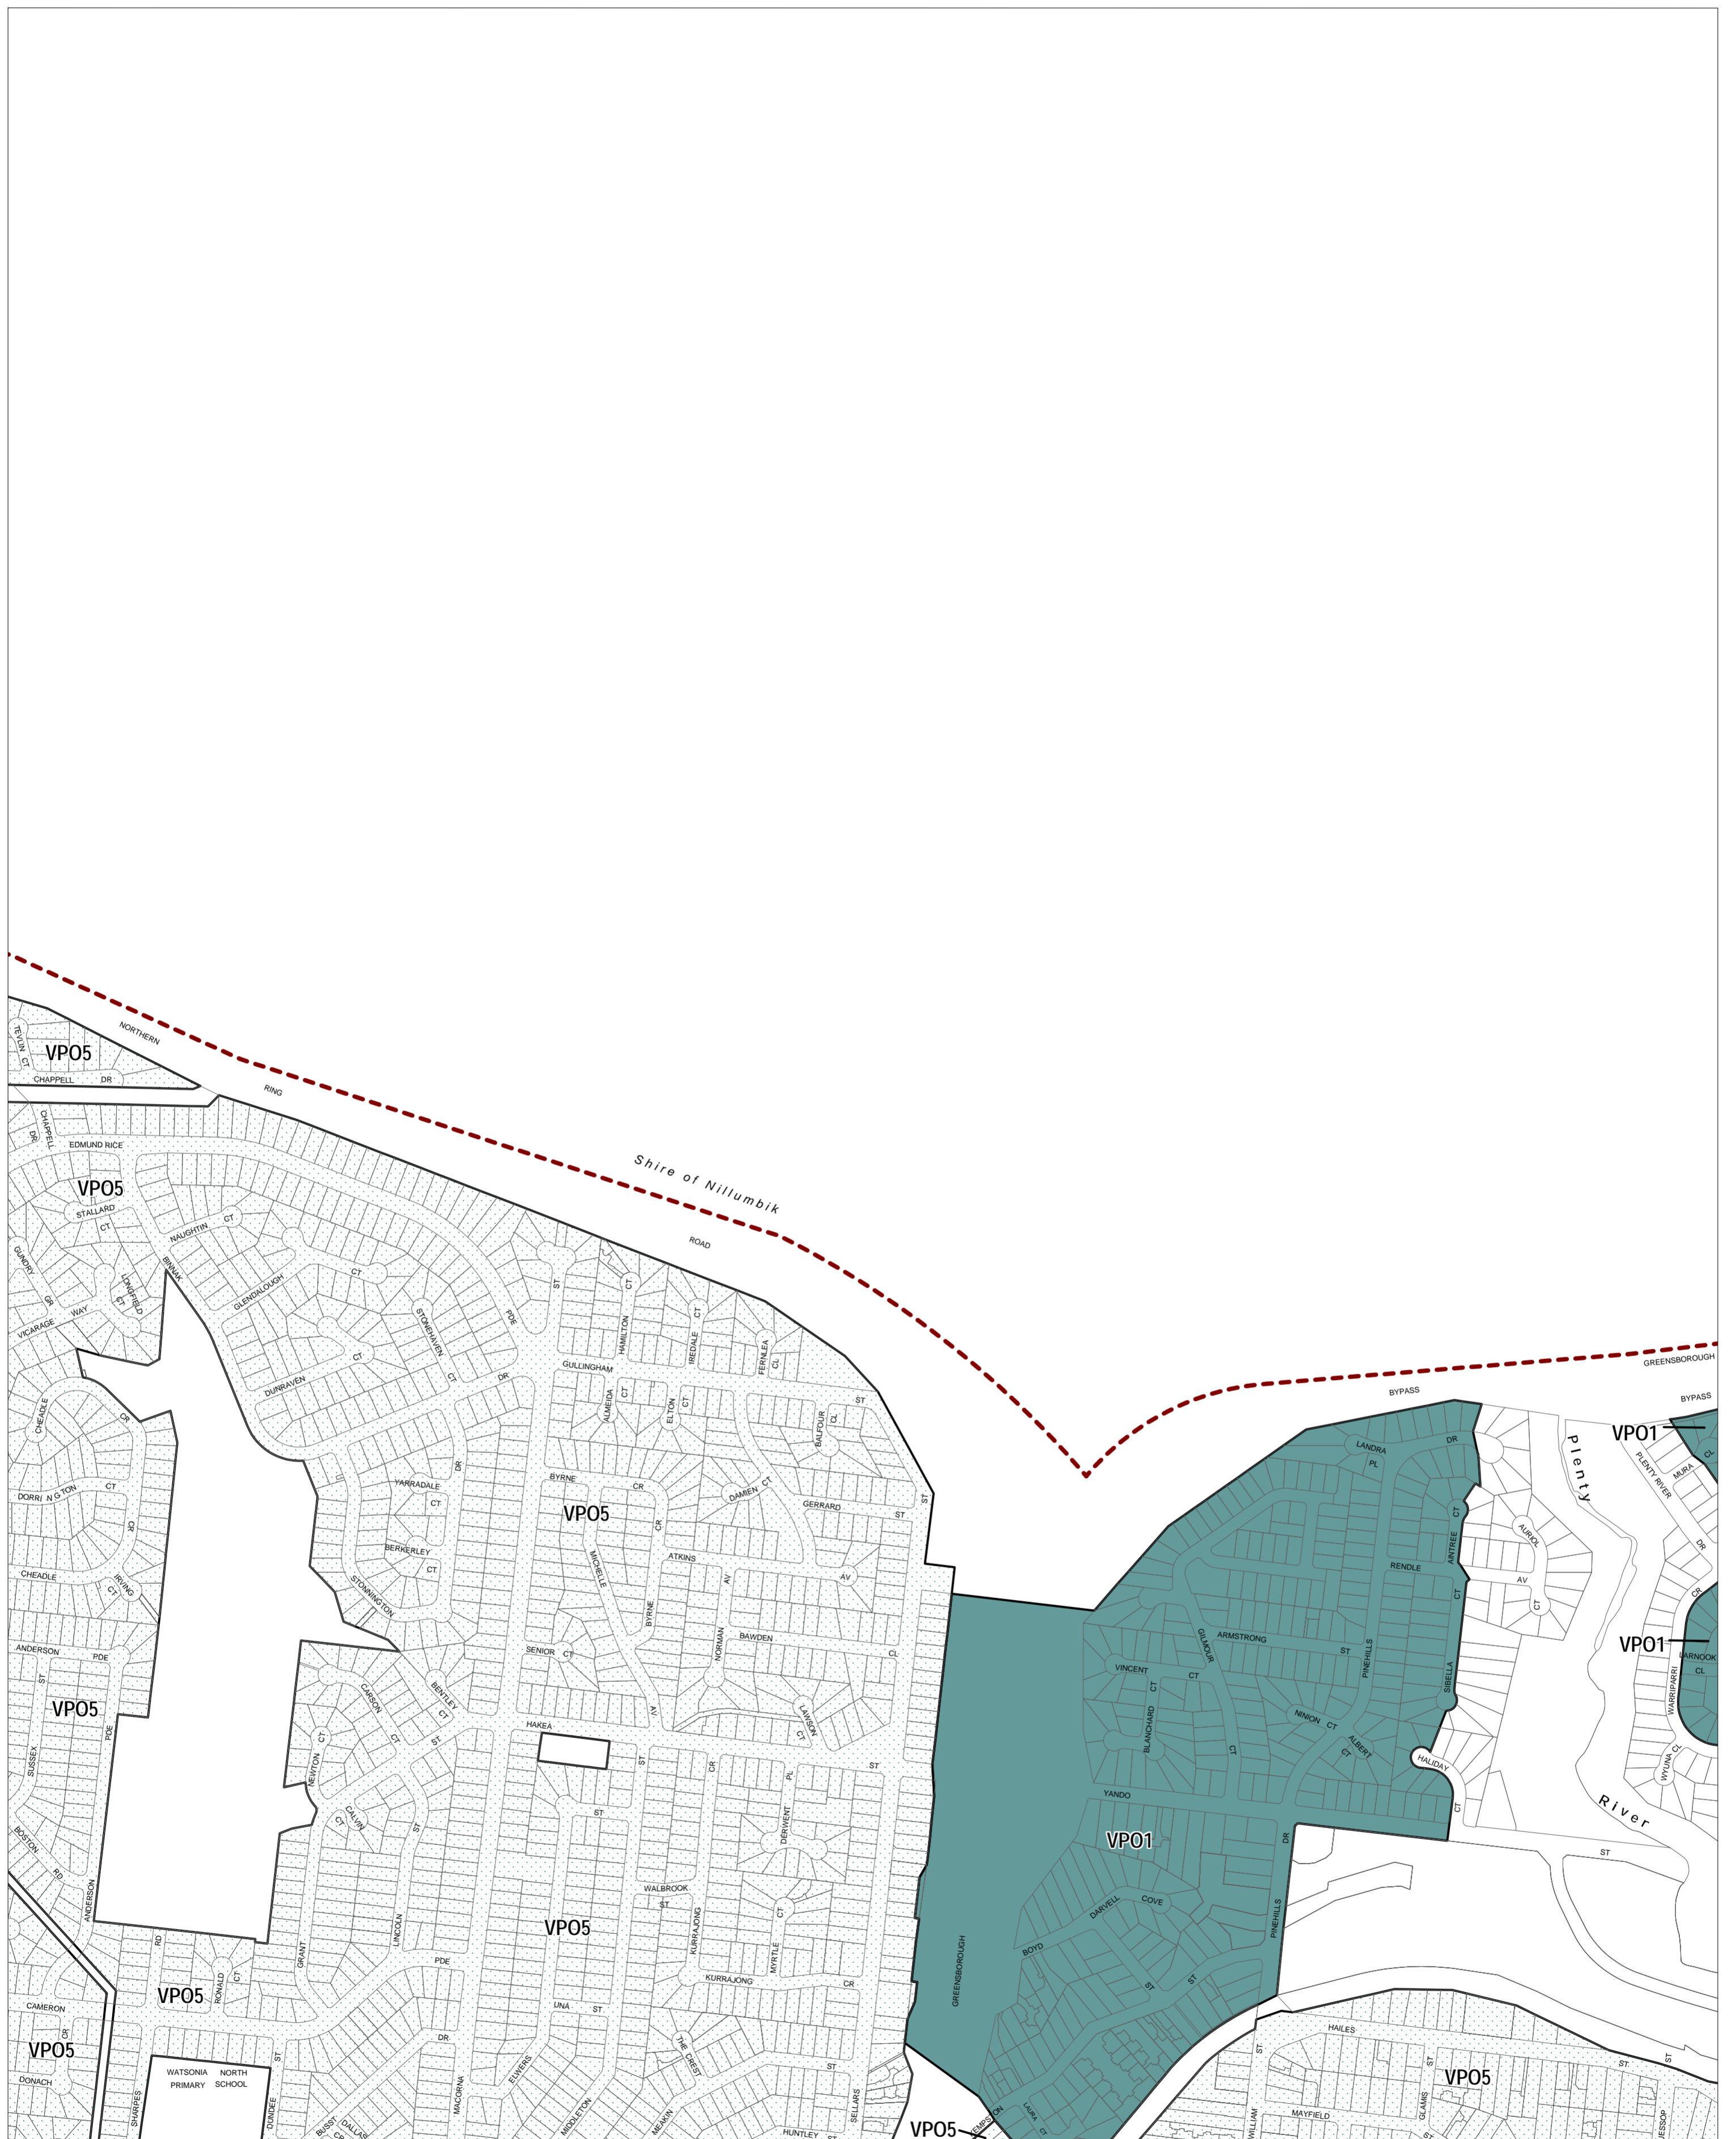

BANYULE PLANNING SCHEME - LOCAL PROVISION

Overlays

- **VPO1** - Vegetation Protection Overlay - Schedule 1
- **VPO5** - Vegetation Protection Overlay - Schedule 5

Printed: 8/5/2014

AMENDMENT C80