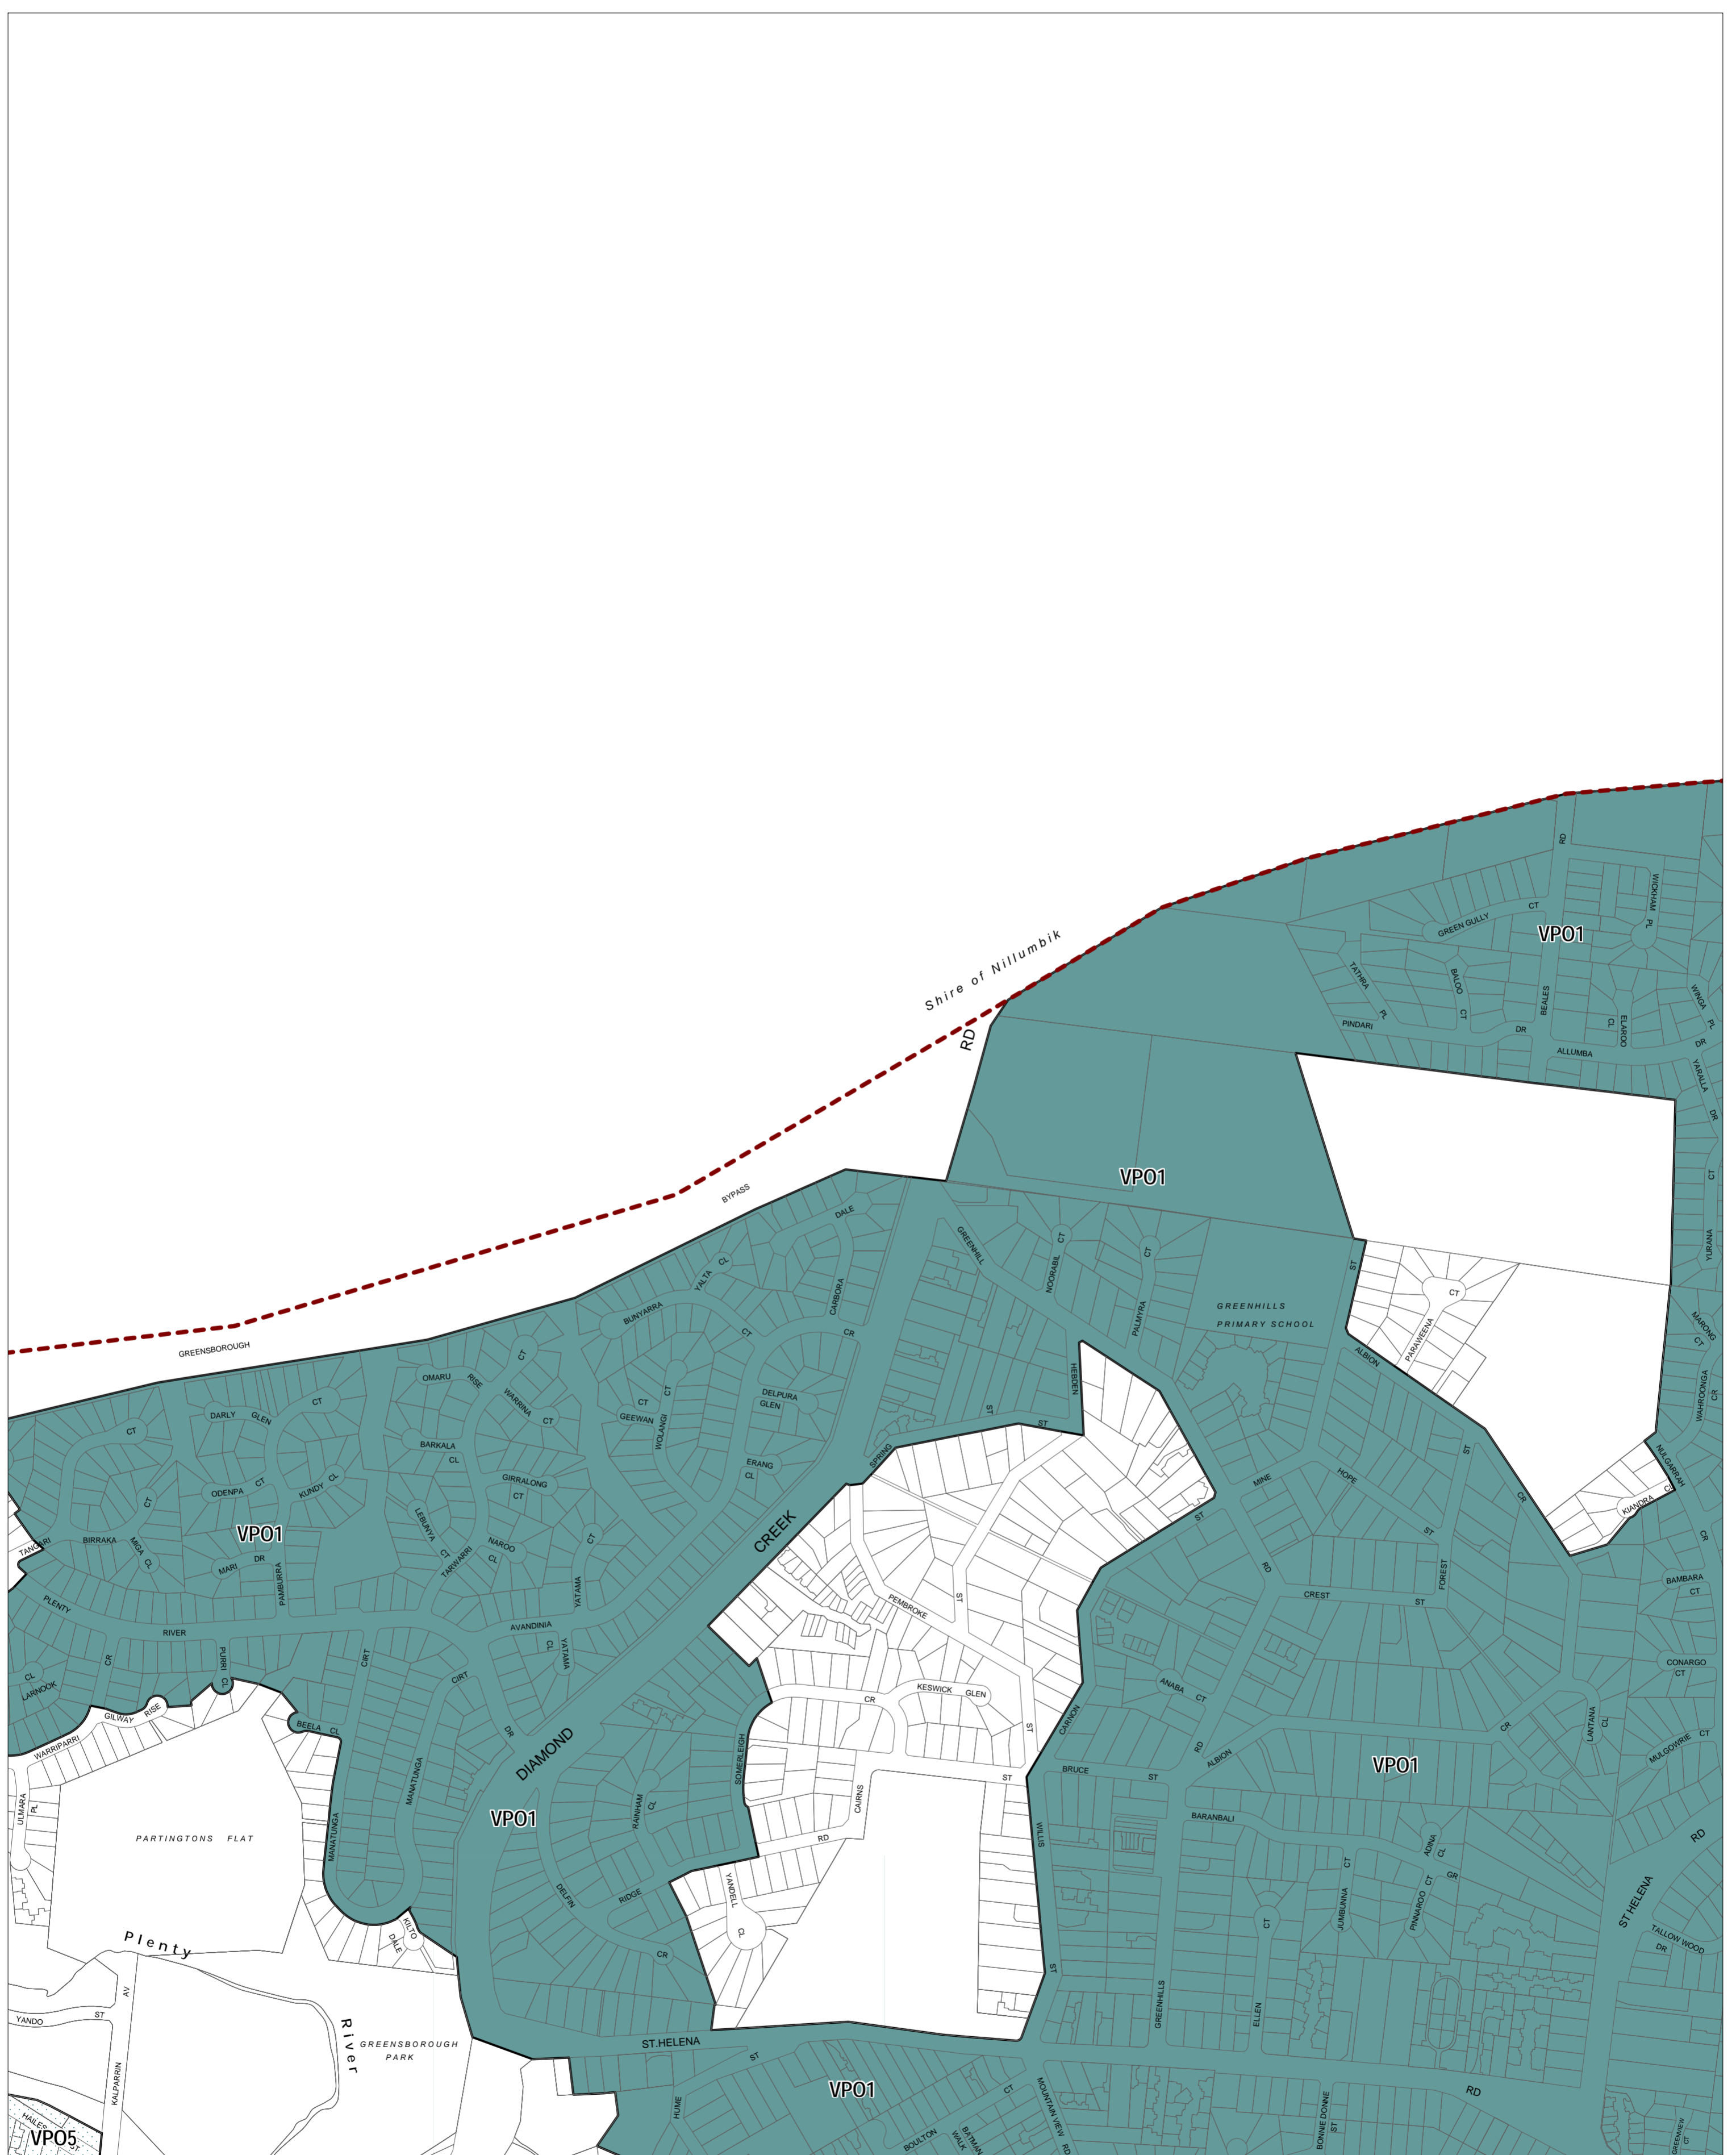

BANYULE PLANNING SCHEME - LOCAL PROVISION

Overlays	
	Vegetation Protection Overlay - Schedule 1
	Vegetation Protection Overlay - Schedule 5

AUSTRALIAN MAP GRID ZONE 55

Printed: 8/5/2014

AMENDMENT C80