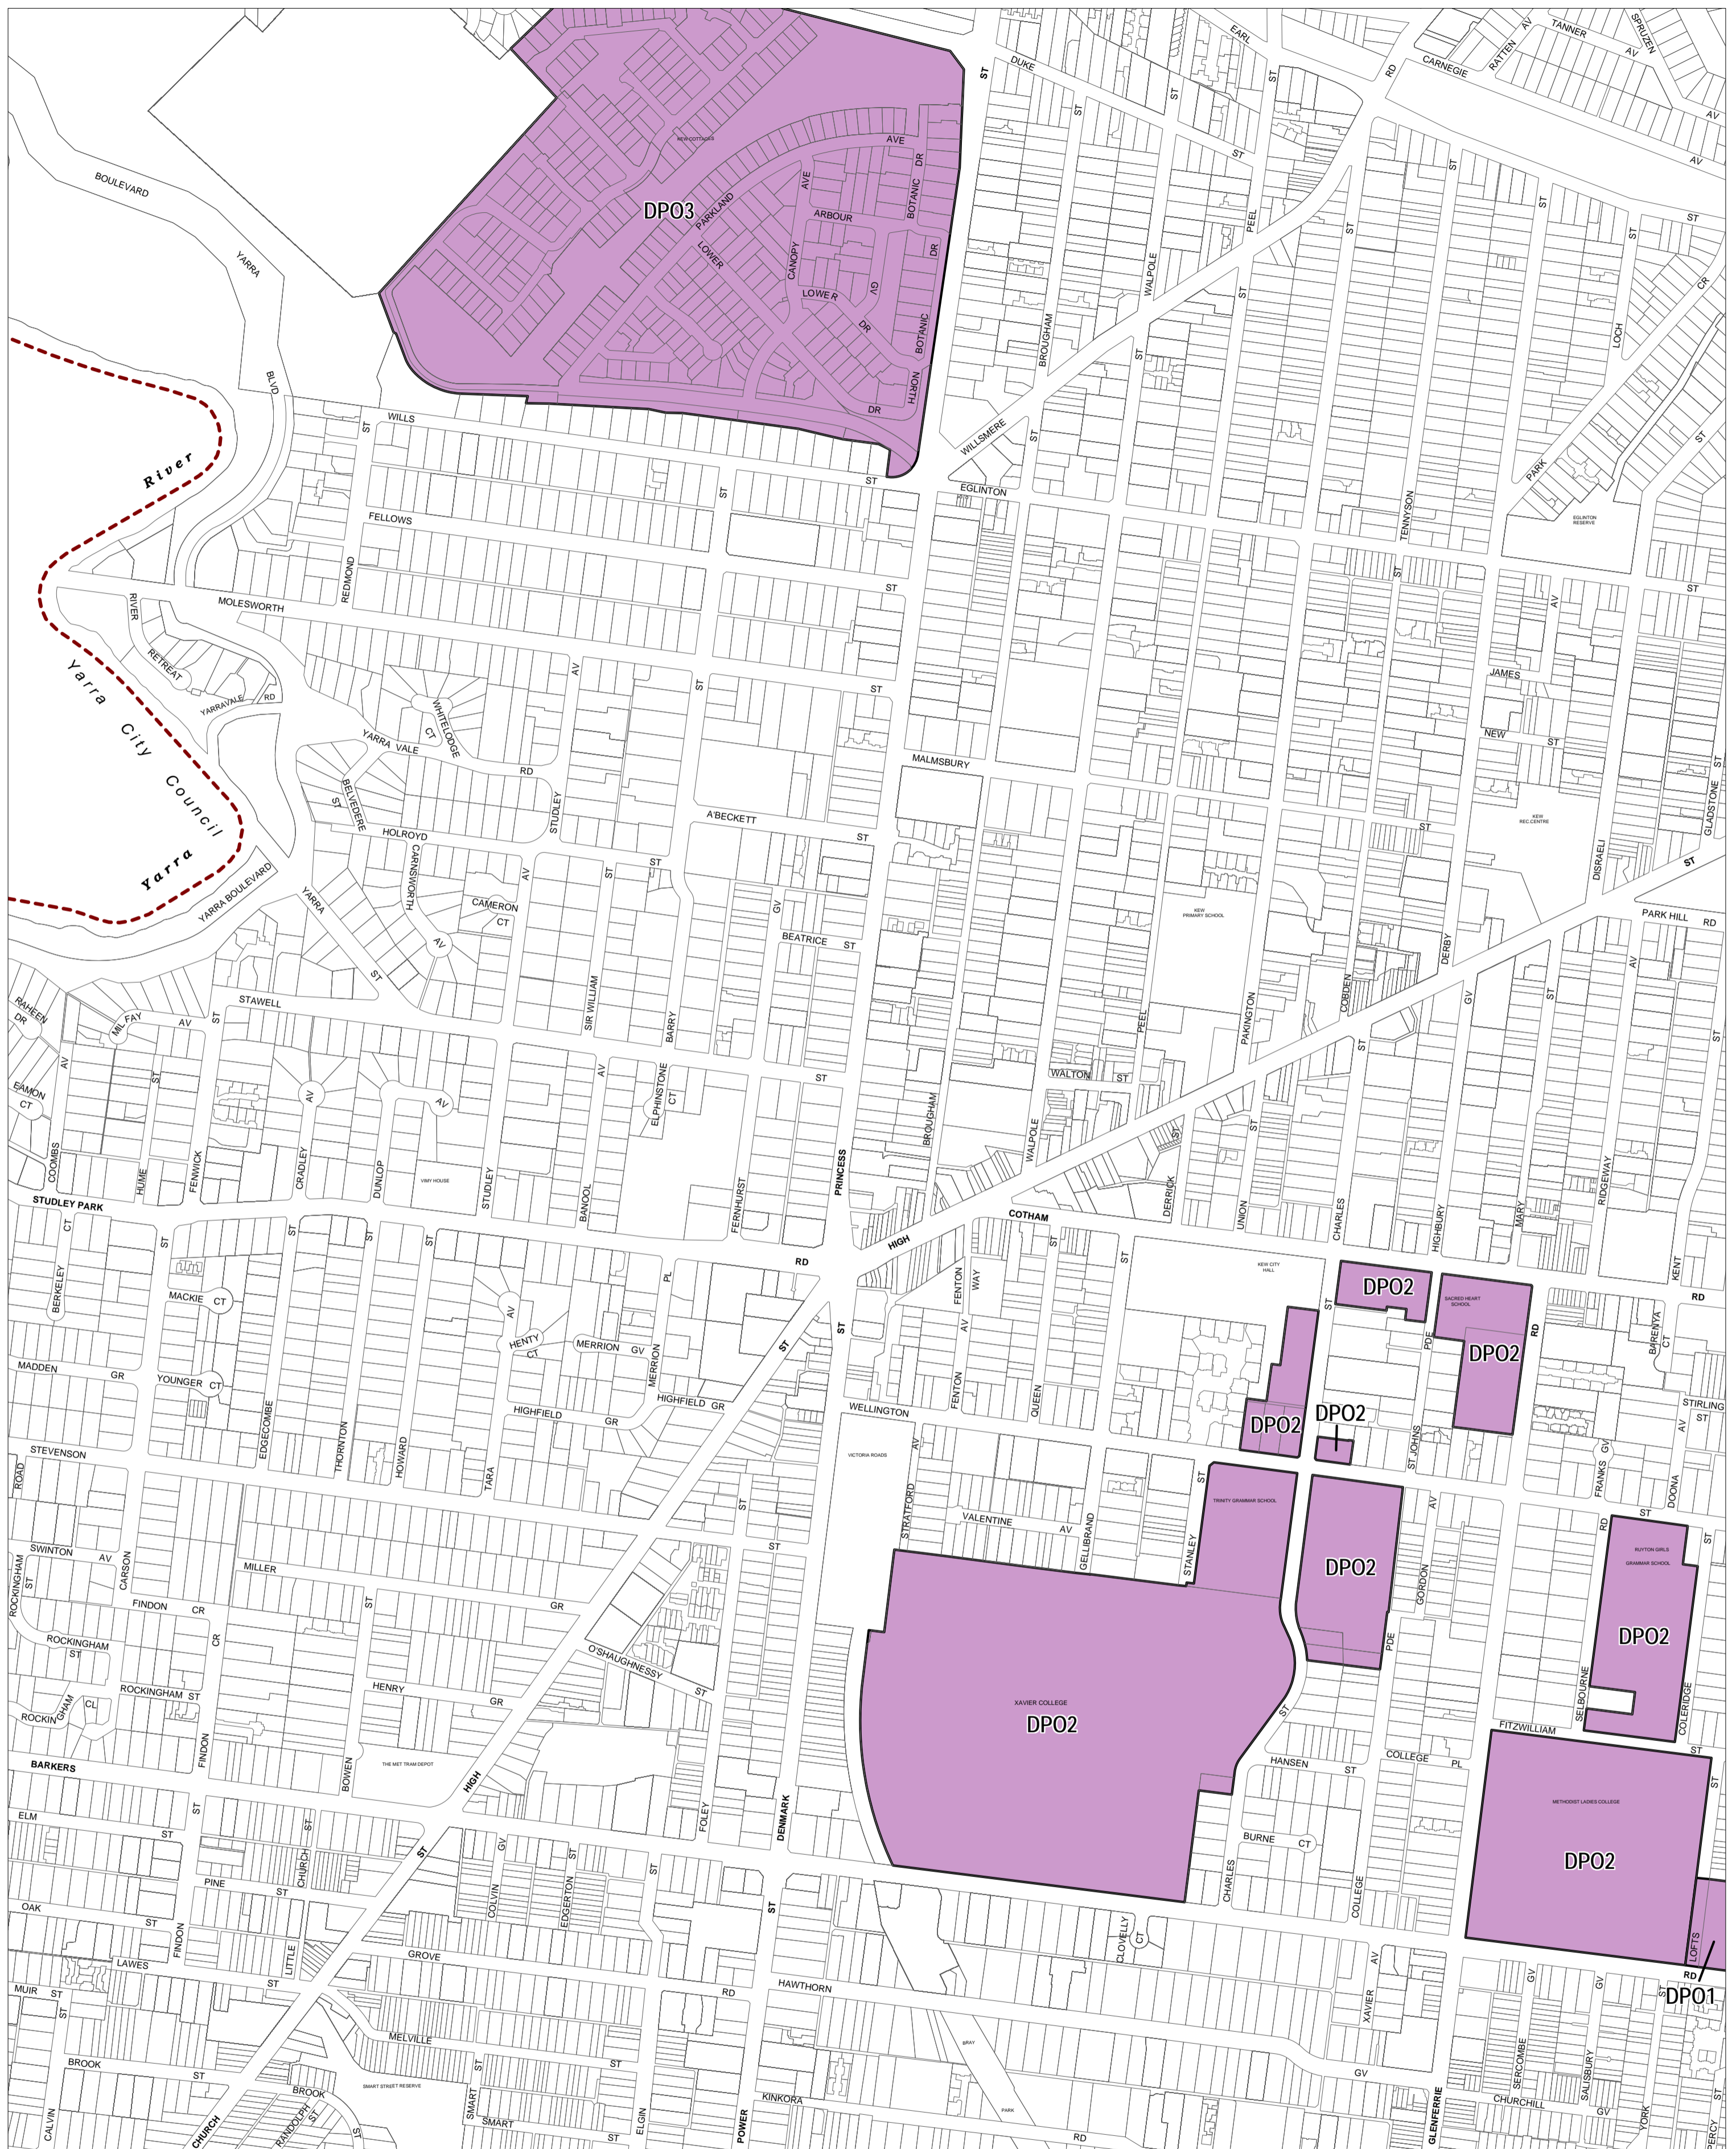

BOROONDARA PLANNING SCHEME - LOCAL PROVISION

Overlays

- DPO1 Development Plan Overlay - Schedule 1
- DPO2 Development Plan Overlay - Schedule 2
- DPO3 Development Plan Overlay - Schedule 3

100 0 100 200 300 400 500 m
AUSTRALIAN MAP GRID ZONE 55

INDEX TO ADJOINING METRIC SERIES MAP

1	2	3	4	5
6	7	8	9	10
11	12	13	14	
15	16	17		
18	19			

Printed: 9/8/2013

AMENDMENT C160 PART 1