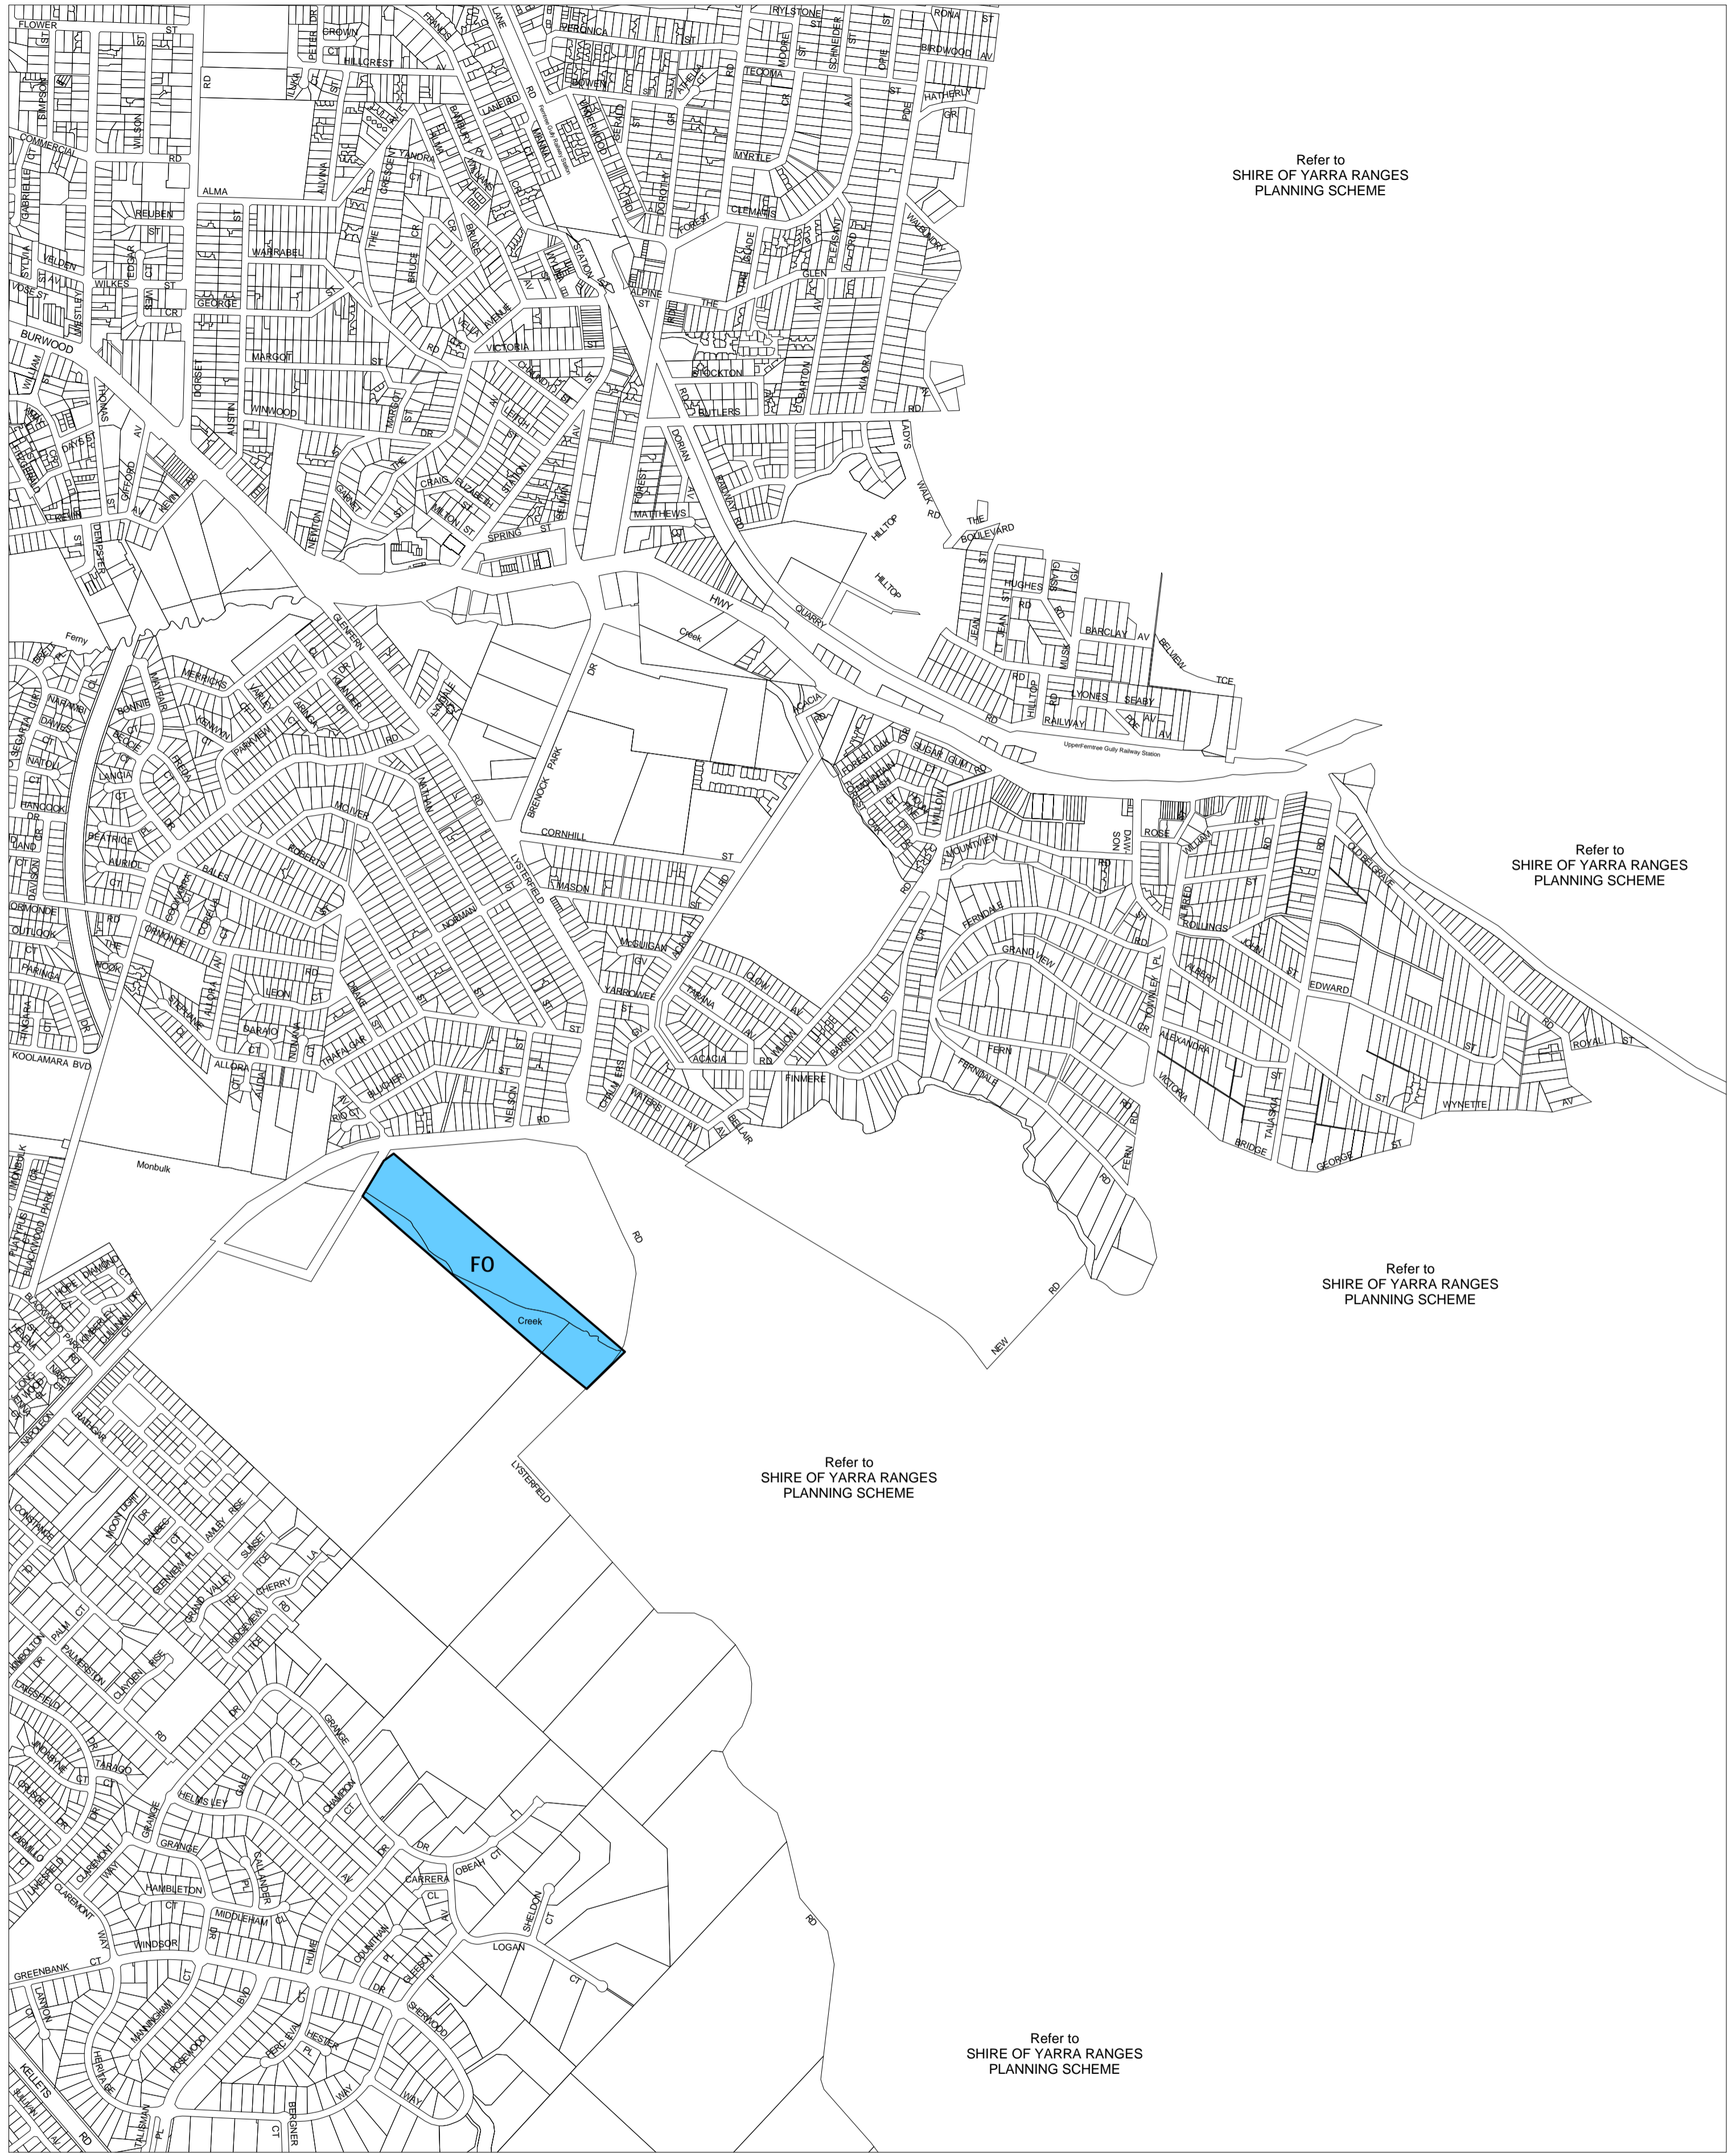

KNOX PLANNING SCHEME - LOCAL PROVISION

Refer to
SHIRE OF YARRA RANGES
PLANNING SCHEME

Refer to
SHIRE OF YARRA RANGES
PLANNING SCHEME

Refer to
SHIRE OF YARRA RANGES
PLANNING SCHEME

Refer to
SHIRE OF YARRA RANGES
PLANNING SCHEME

Refer to
SHIRE OF YARRA RANGES
PLANNING SCHEME

Overlays

- FO Floodway Overlay

AUSTRALIAN MAP GRID ZONE 55

Printed: 17/8/2007