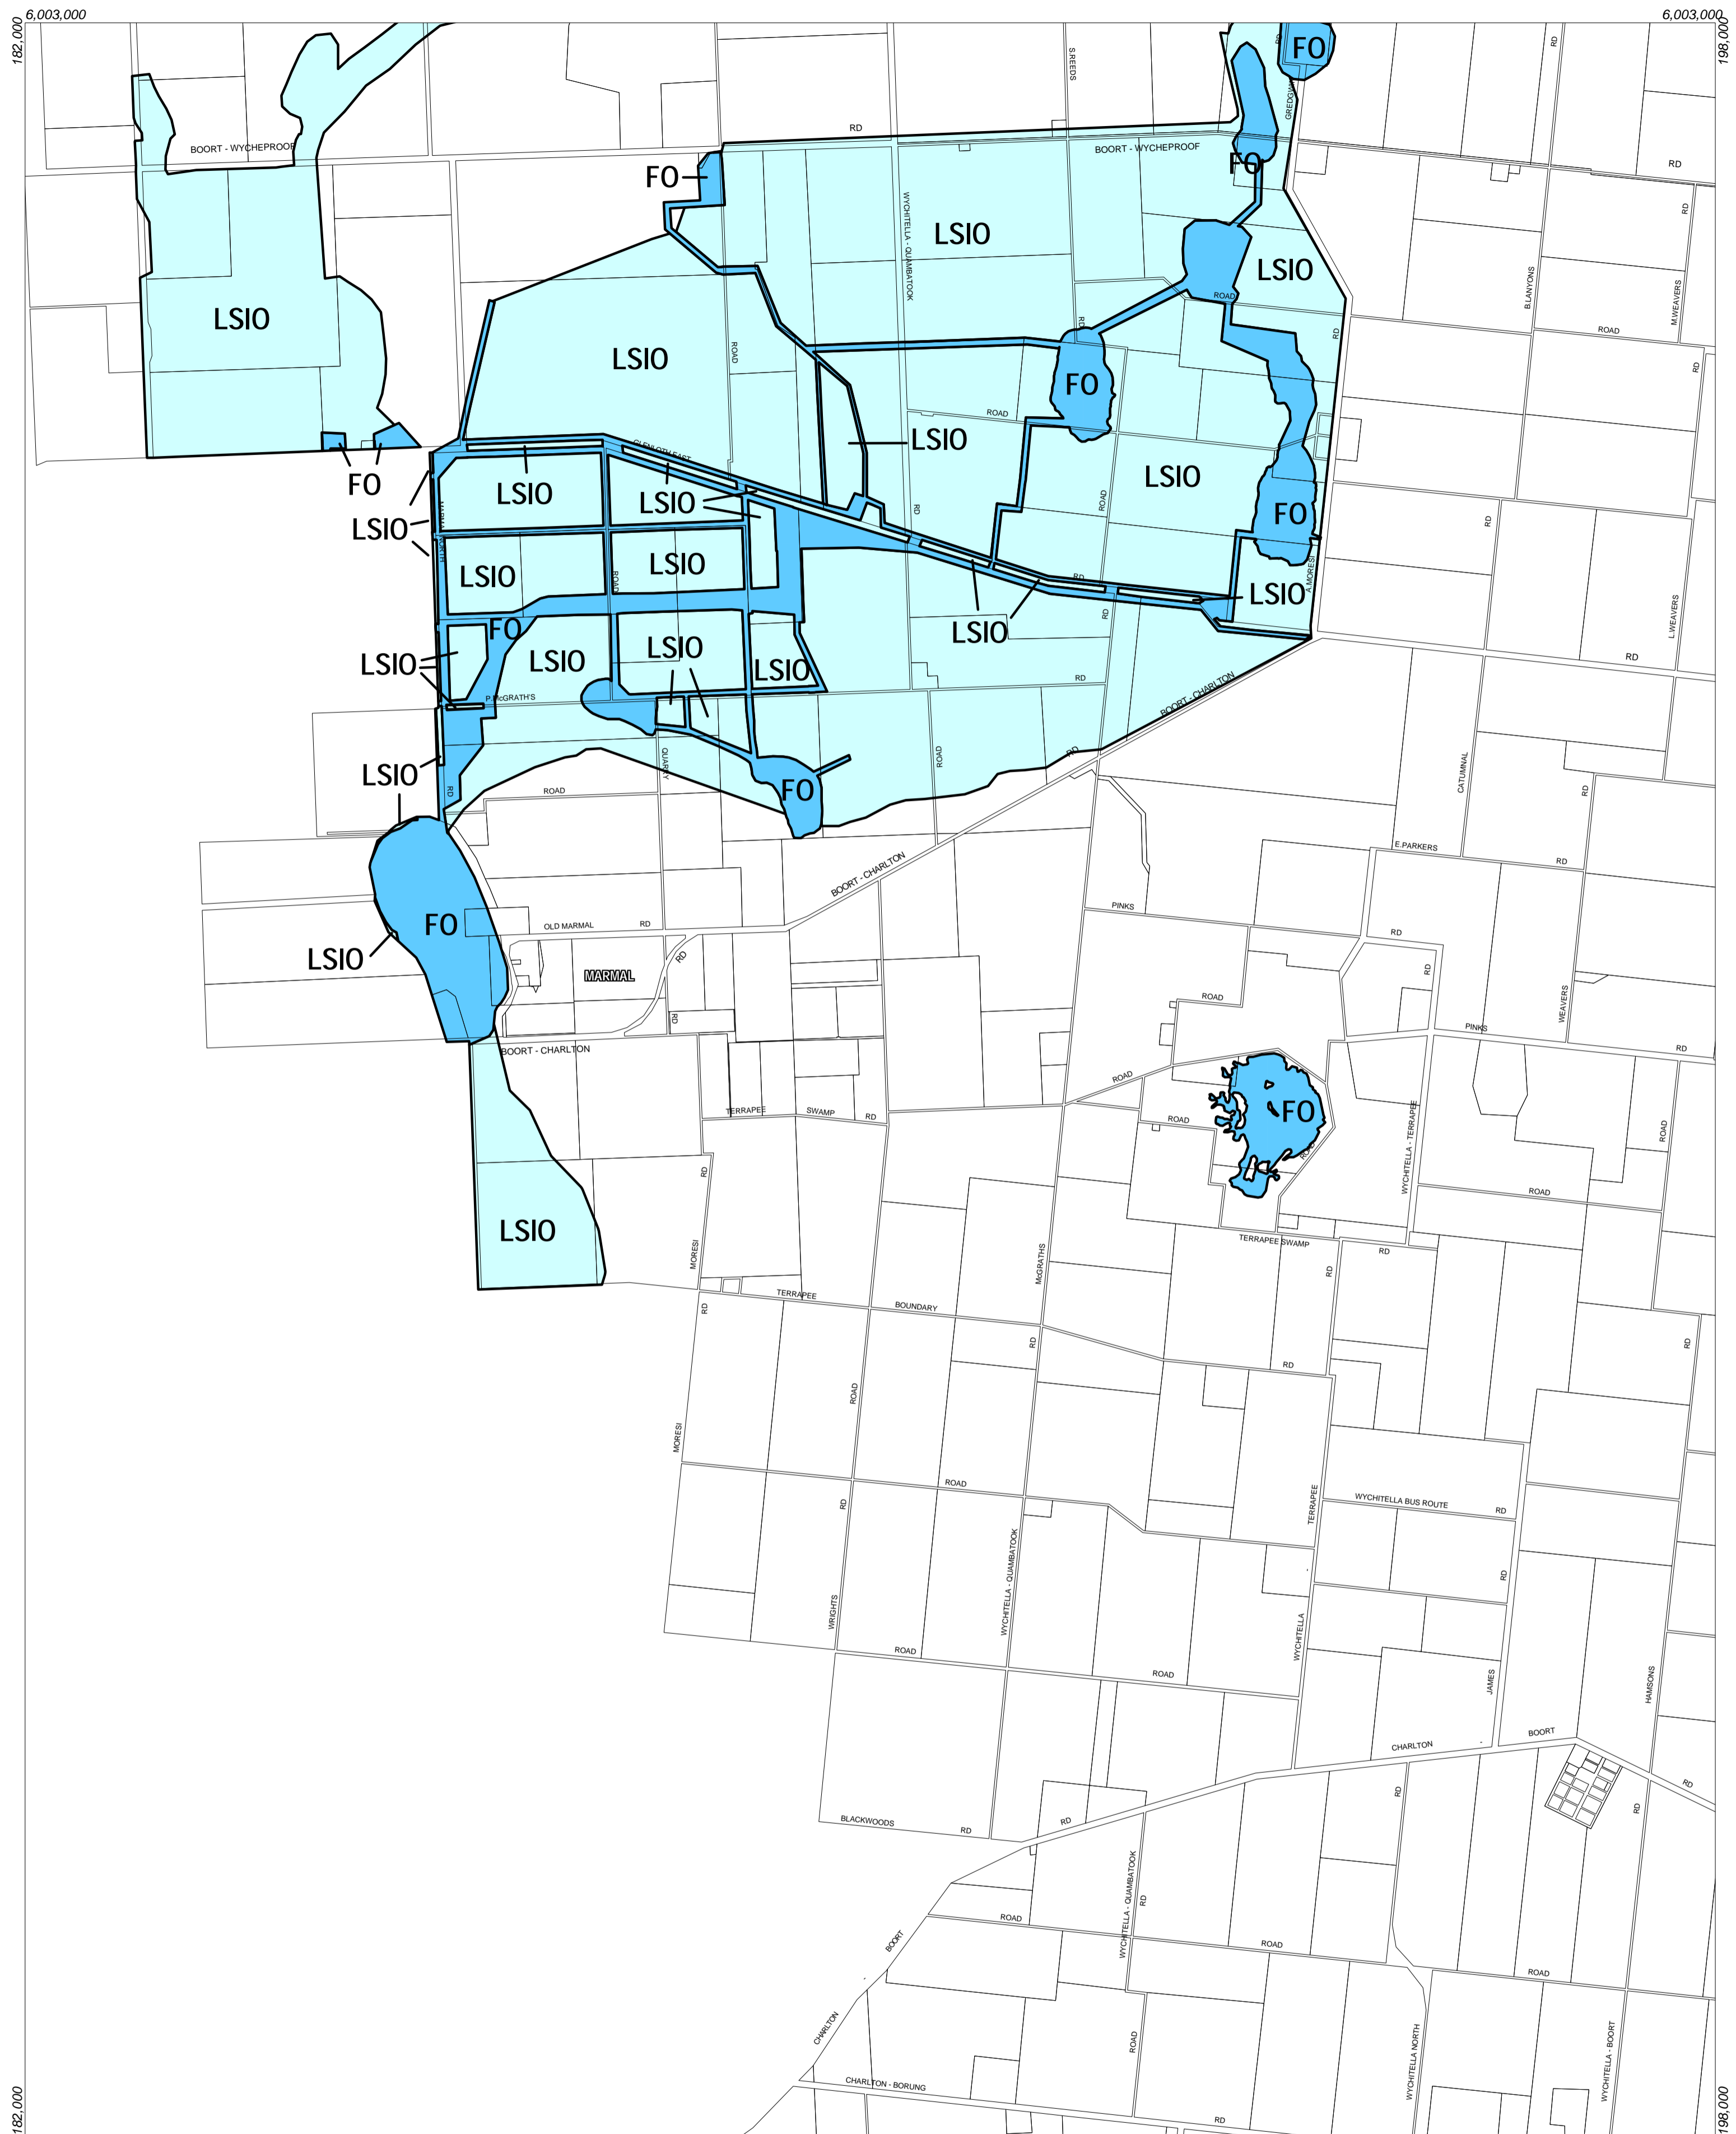

LODDON PLANNING SCHEME - LOCAL PROVISION

1. **Overlays**
2. Floodway Overlay
   - Land Subject To Inundation Overlay

Amendment C9
Printed: 8/12/2004