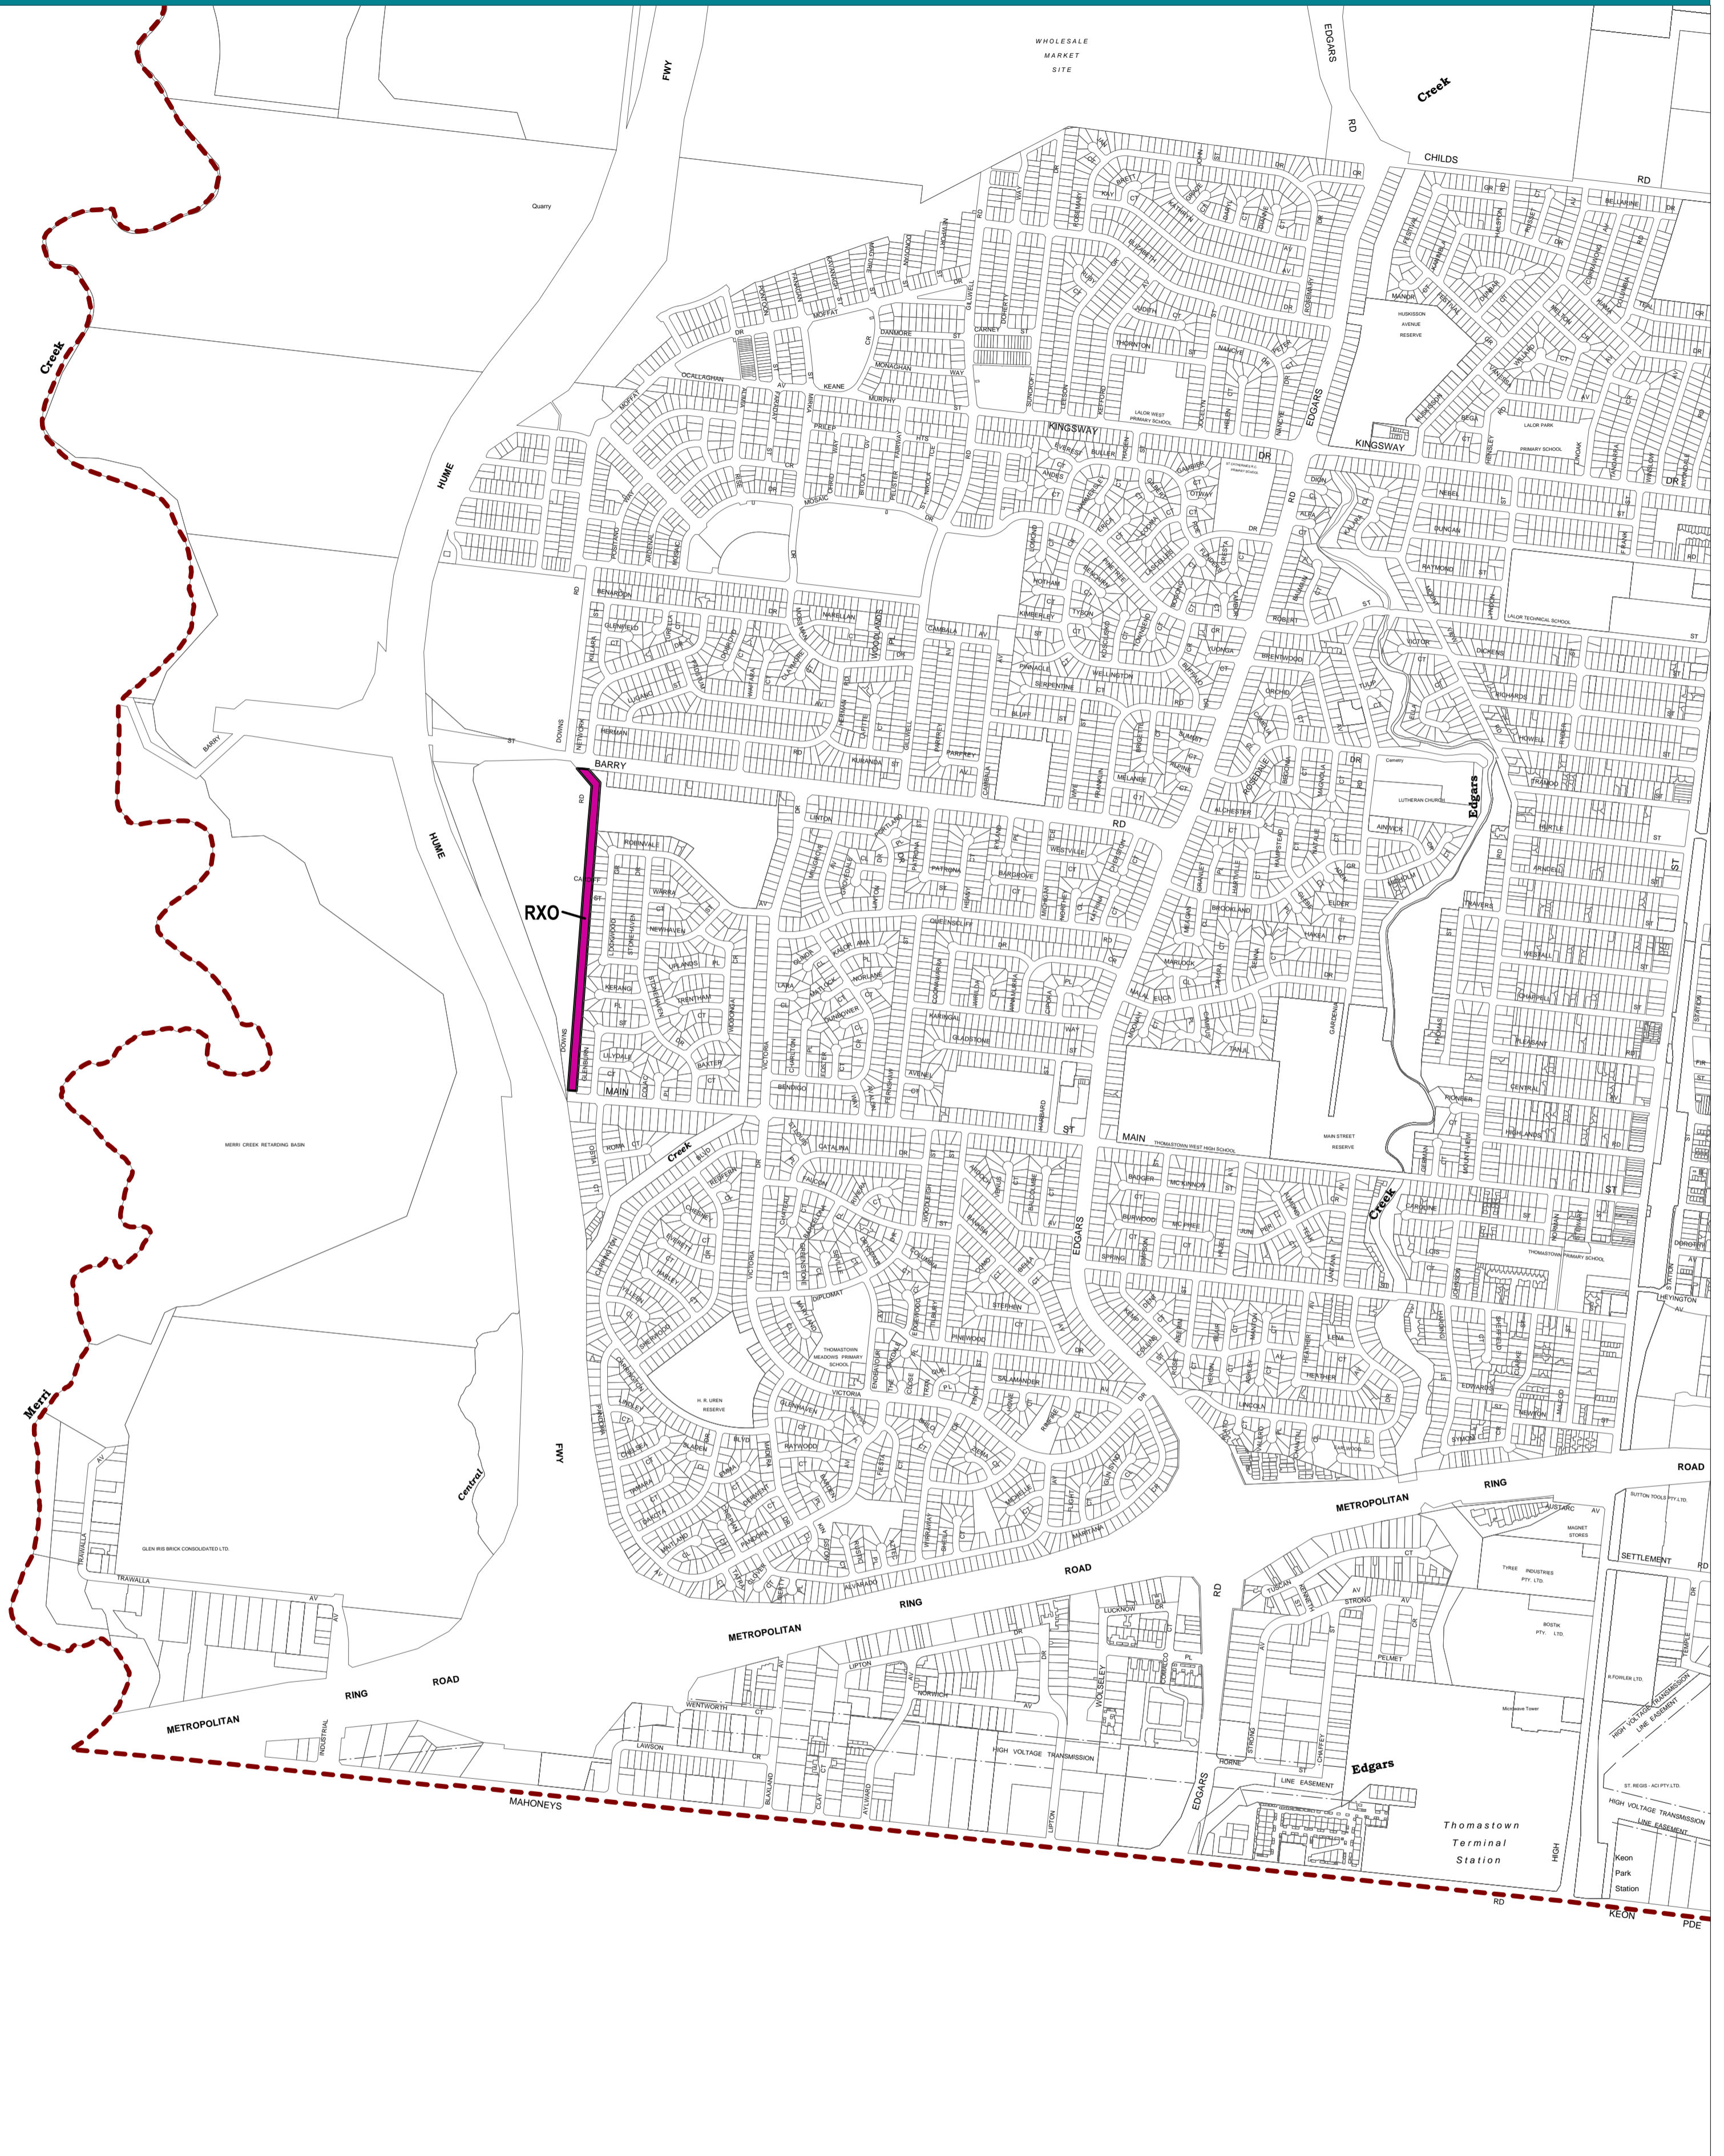

WHITTLESEA PLANNING SCHEME - LOCAL PROVISION

Overlays

Road Closure Overlay

AUSTRALIAN MAP GRID ZONE 55

PREPARED BY: Planning Mapping Services

Environment, Land, Water and Planning

Printed: 21/12/2015

AMENDMENT C179

INDEX TO ADJOINING METRIC SERIES MAP