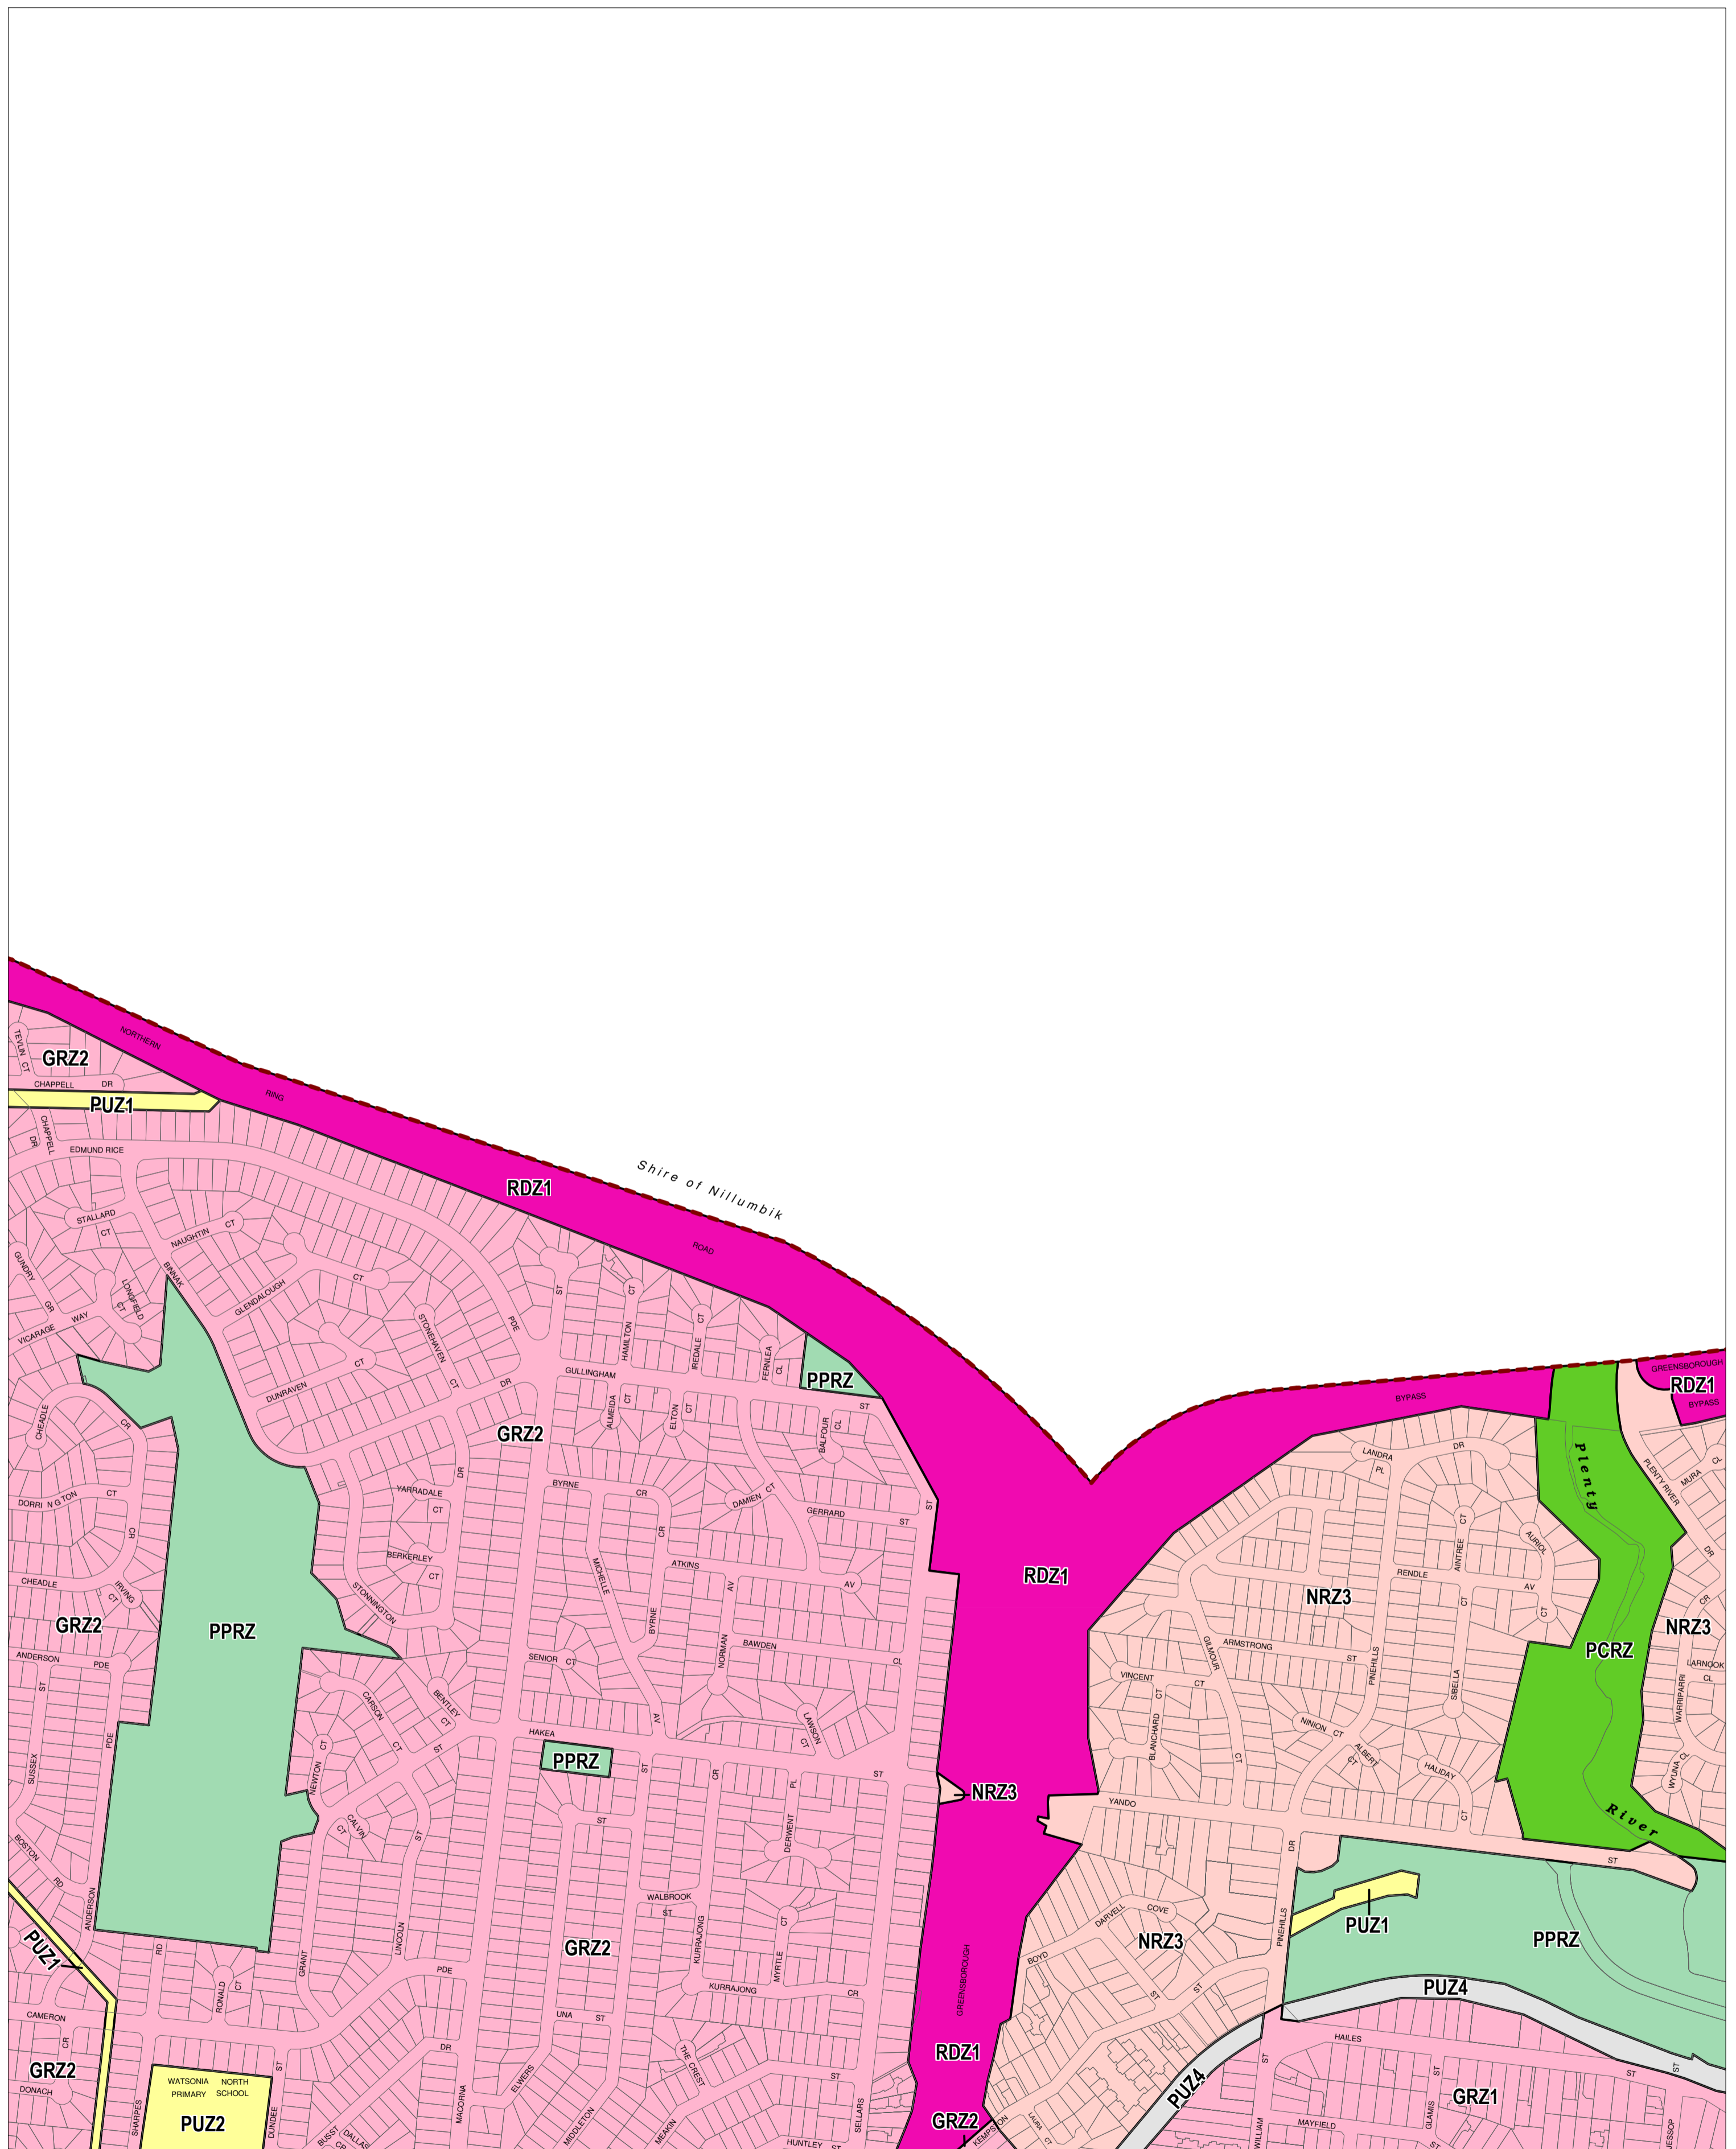

BANYULE PLANNING SCHEME - LOCAL PROVISION

Public Land	
	Public Conservation And Resource Zone
	Public Park And Recreation Zone
	Public Use Zone - Education
	Public Use Zone - Service And Utility
	Public Use Zone - Transport
	Road Zone - Category 1
Residential	
	General Residential Zone - Schedule 1
	General Residential Zone - Schedule 2
	Neighbourhood Residential Zone - Schedule 3

Printed: 21/7/2014

AMENDMENT C100