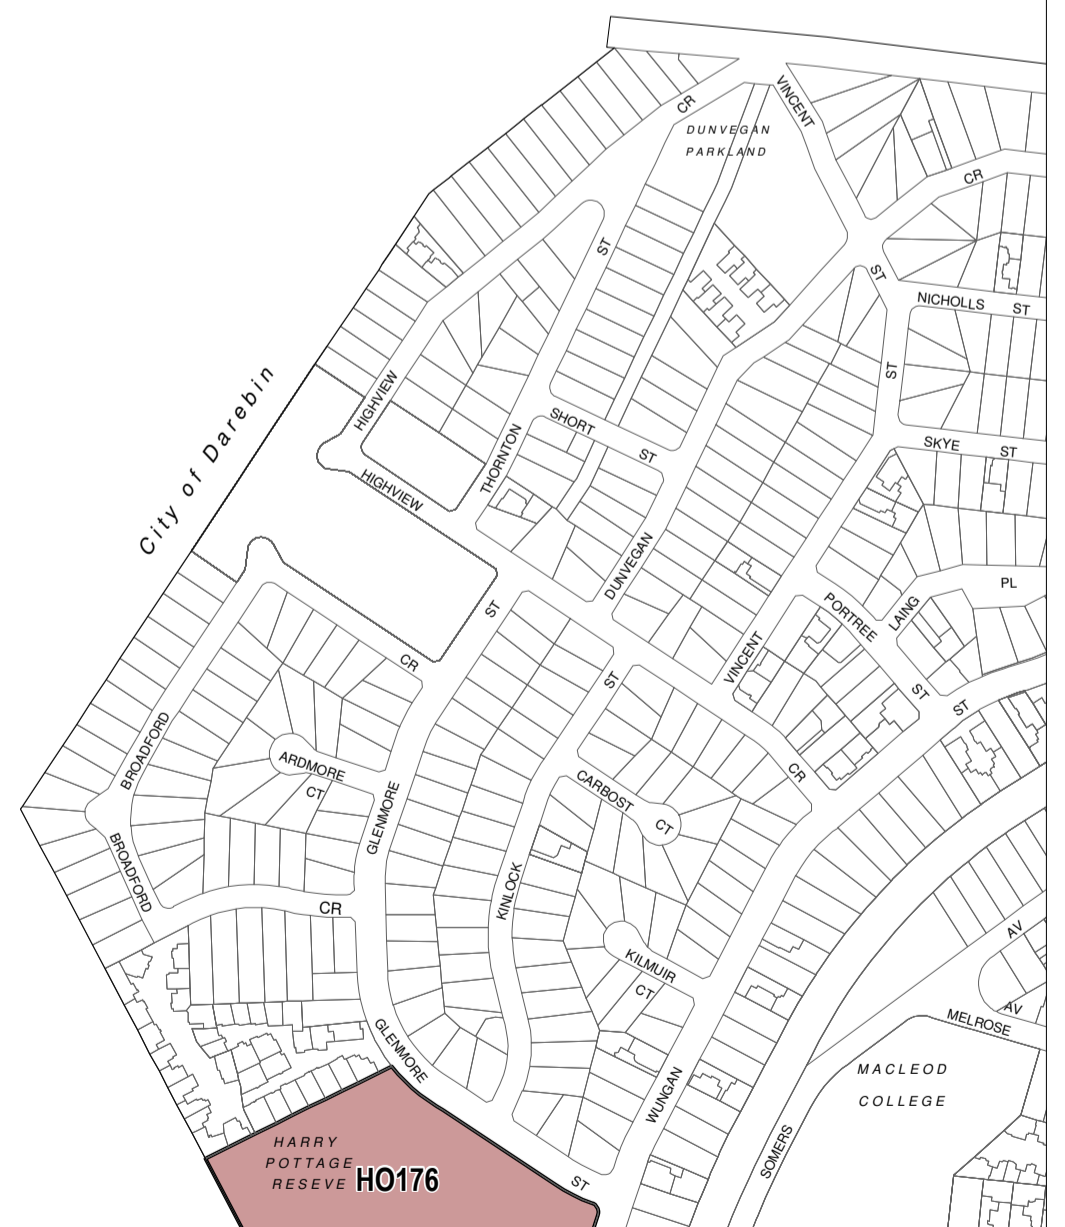

Overlays
HO Heritage Overlay

Printed: 31/8/2012

AMENDMENT C64