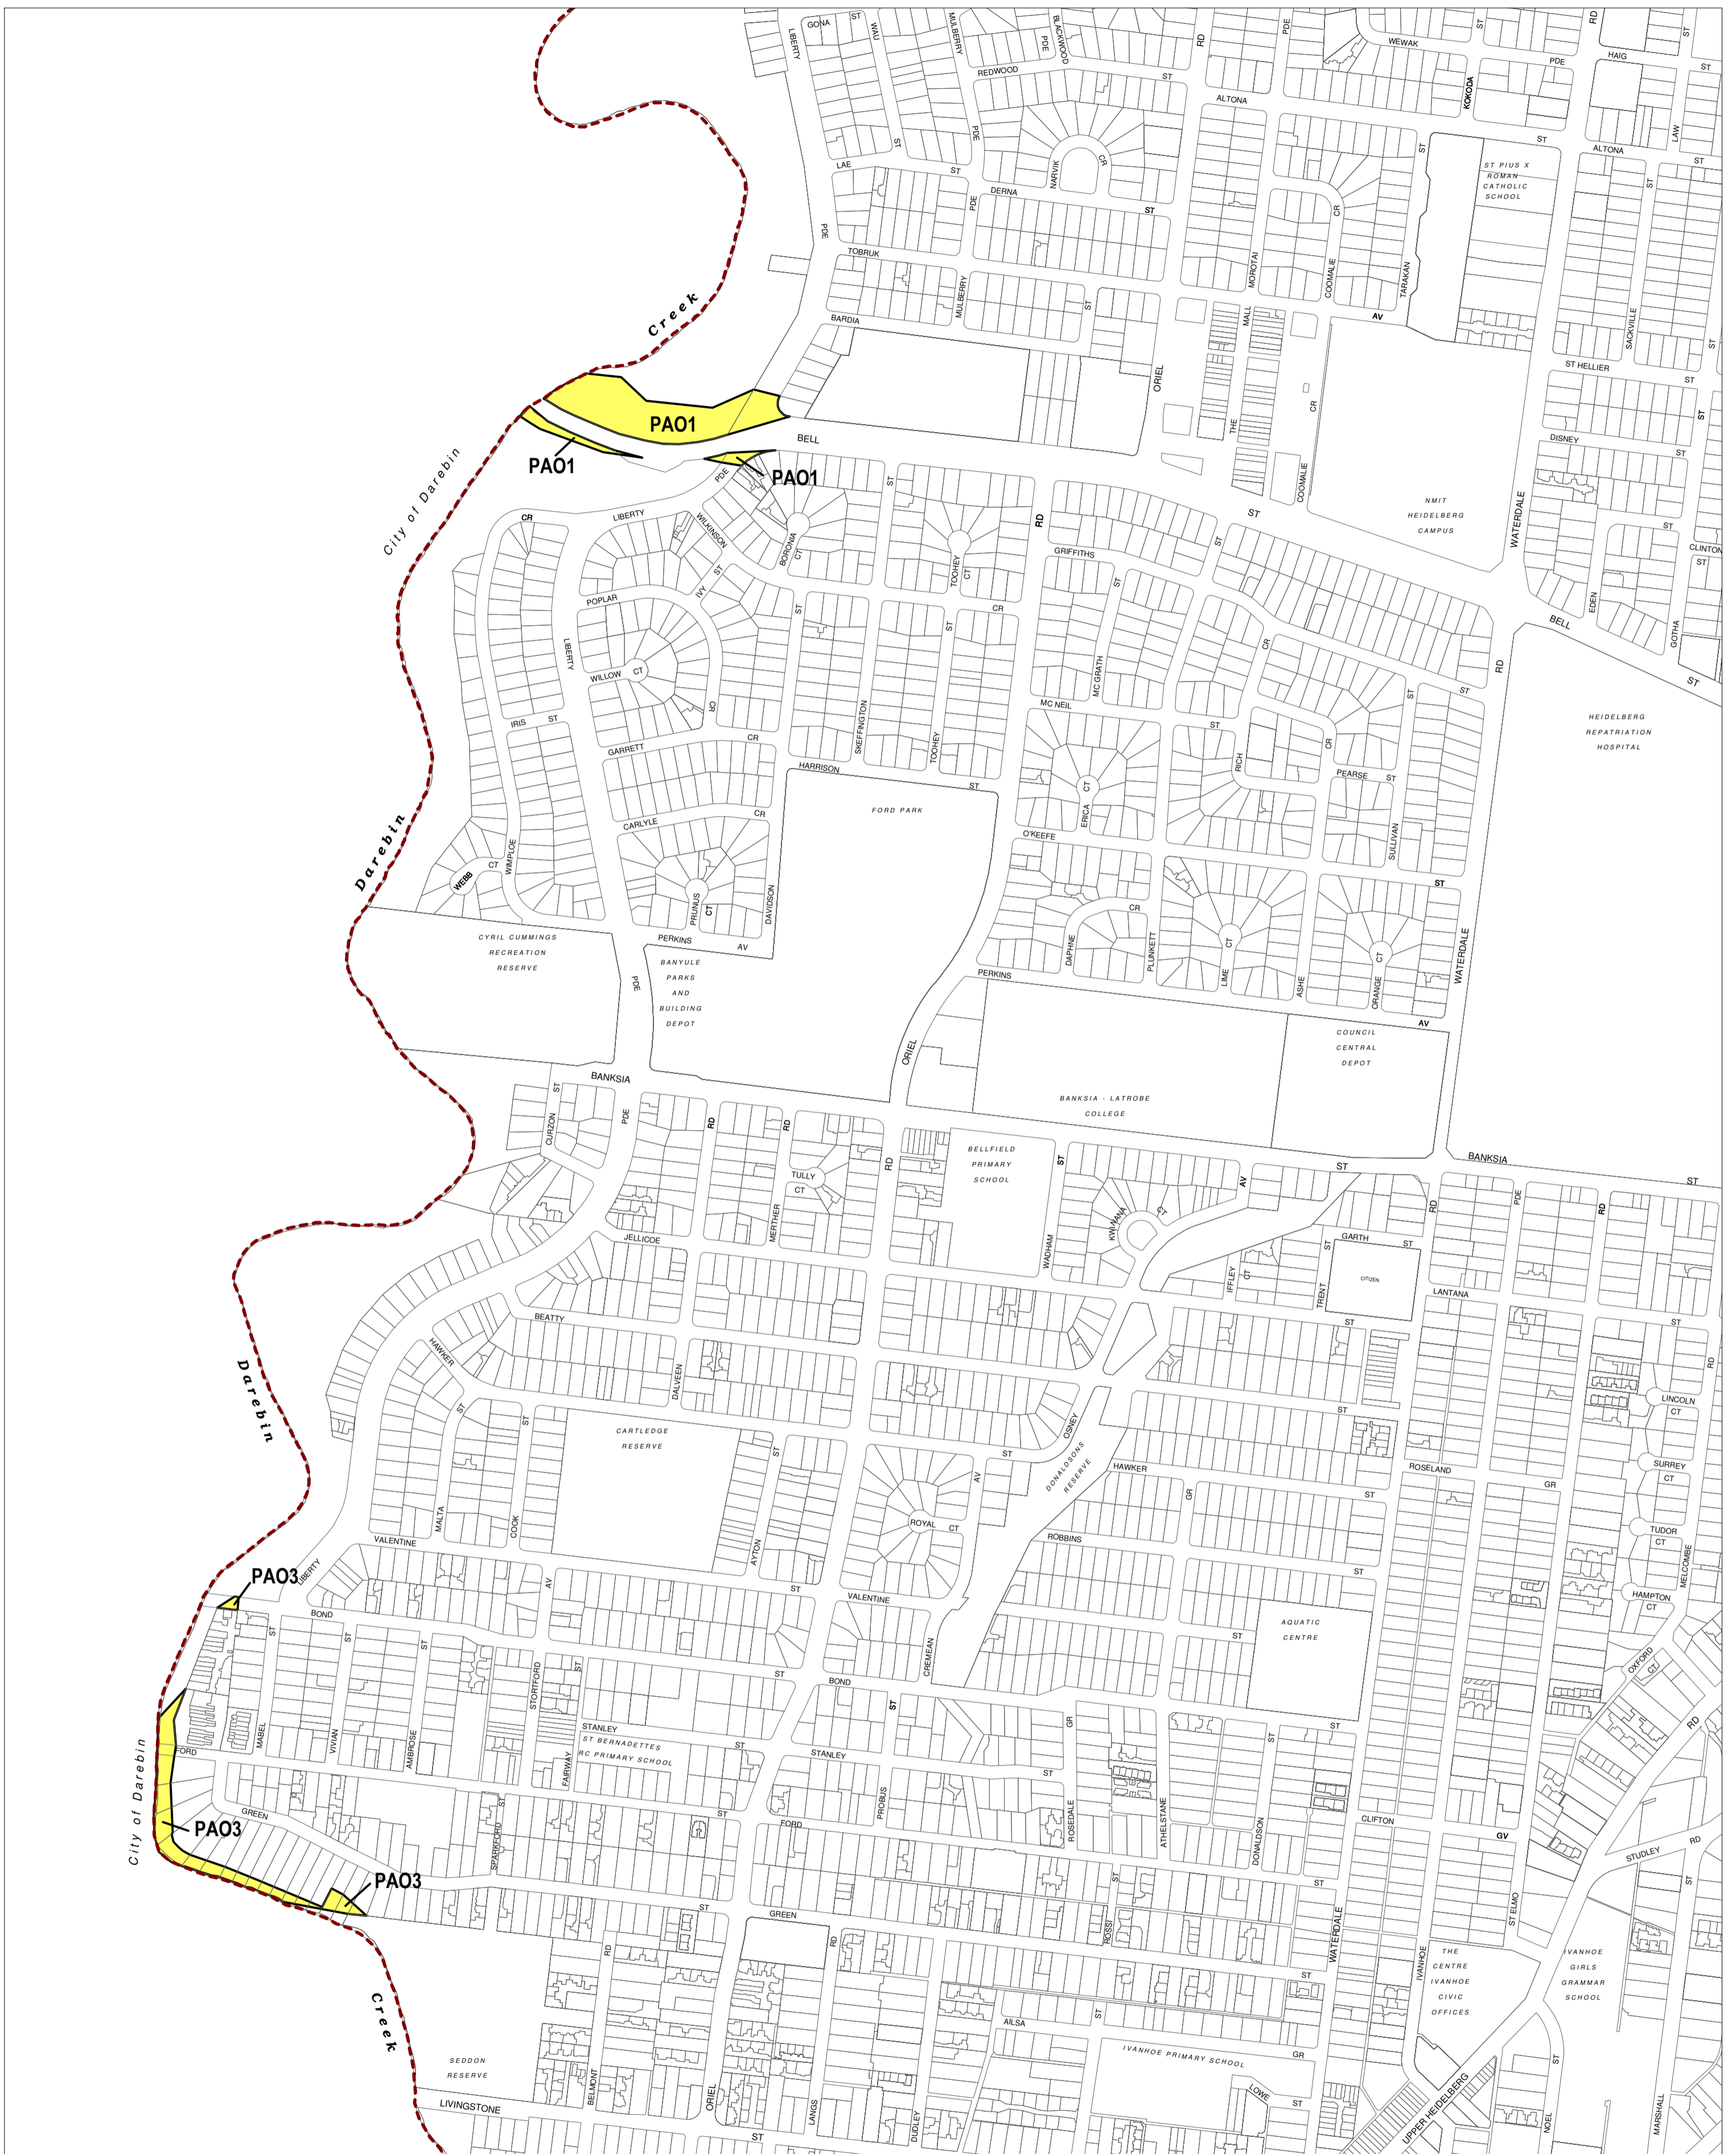

BANYULE PLANNING SCHEME - LOCAL PROVISION

Printed: 14/6/2012

AMENDMENT C72