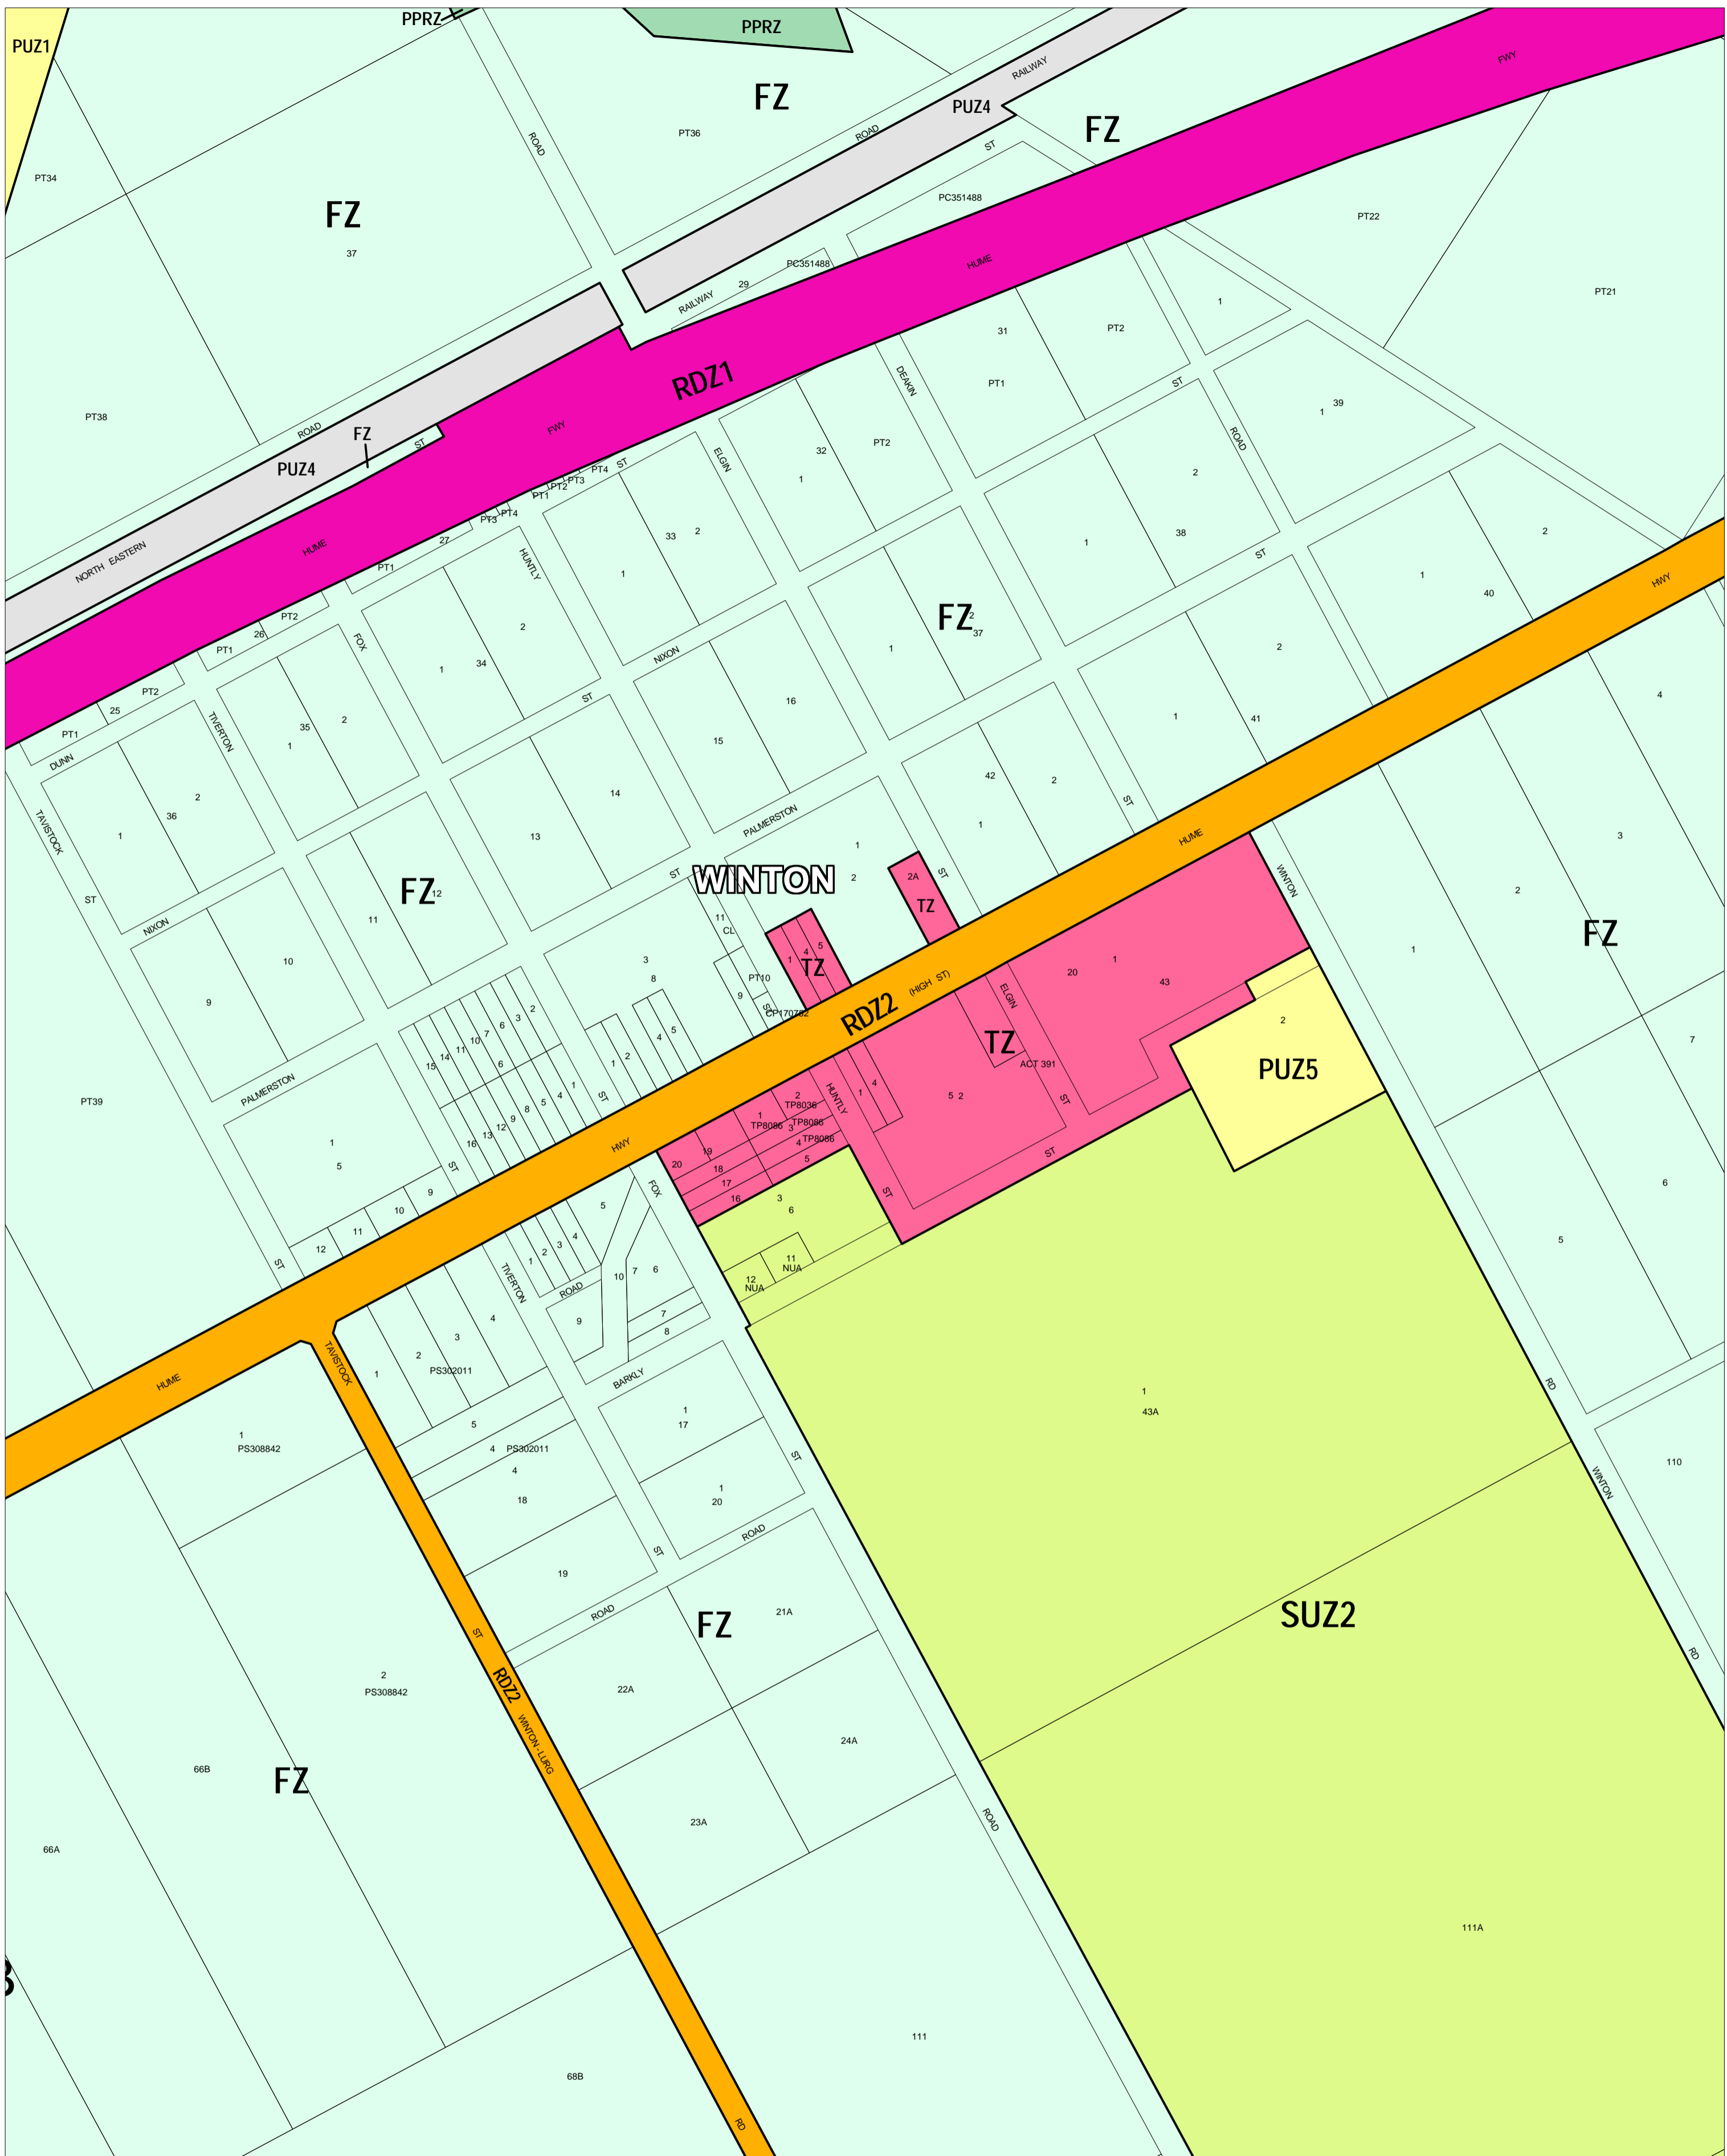

BENALLA PLANNING SCHEME - LOCAL PROVISION

Public Land		Special Purpose	
PPRZ	Public Park And Recreation Zone	SUZ2	Special Use Zone 2
PUZ5	Public Use Zone Cemetery/crematorium		
PUZ1	Public Use Zone Service And Utility		
PUZ4	Public Use Zone Transport		
RDZ1	Road Zone Category 1		
RDZ2	Road Zone Category 2		
Residential			
TZ	Township Zone		
Rural			
FZ	Farming Zone		

AUSTRALIAN MAP GRID ZONE 55

Printed: 19/6/2006

AMENDMENT C15

INDEX TO ADJOINING METRIC SERIES MAP