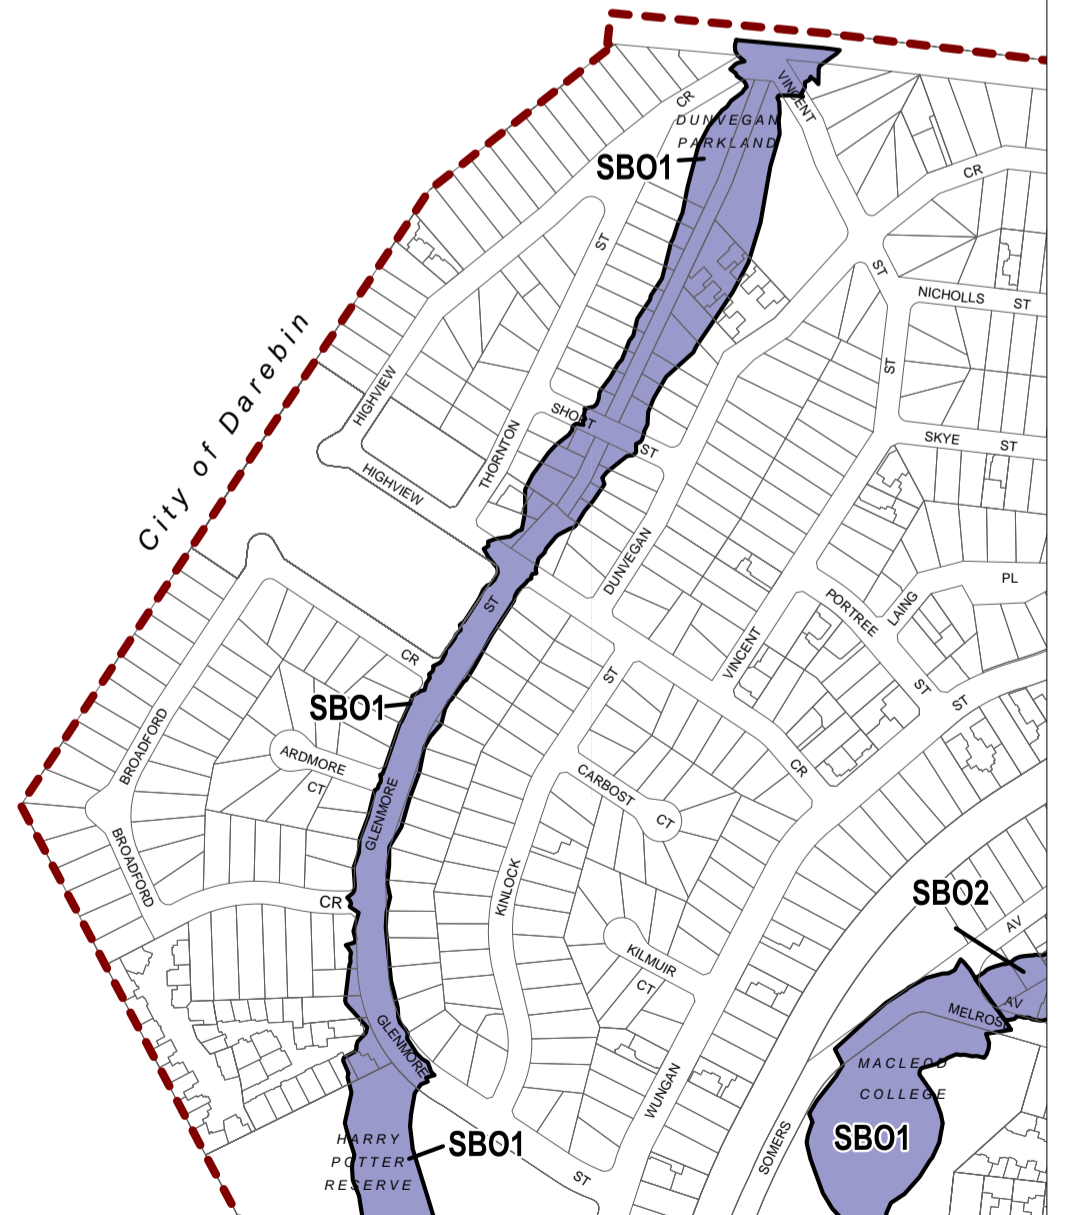

Overlays	
	Special Building Overlay - Schedule 1
	Special Building Overlay - Schedule 2

AUSTRALIAN MAP GRID ZONE 55

PREPARED BY: Planning Mapping Services

Environment,
Land, Water
and Planning

Printed: 26/2/2016

AMENDMENT C101

INDEX TO ADJOINING METRIC SERIES MAP