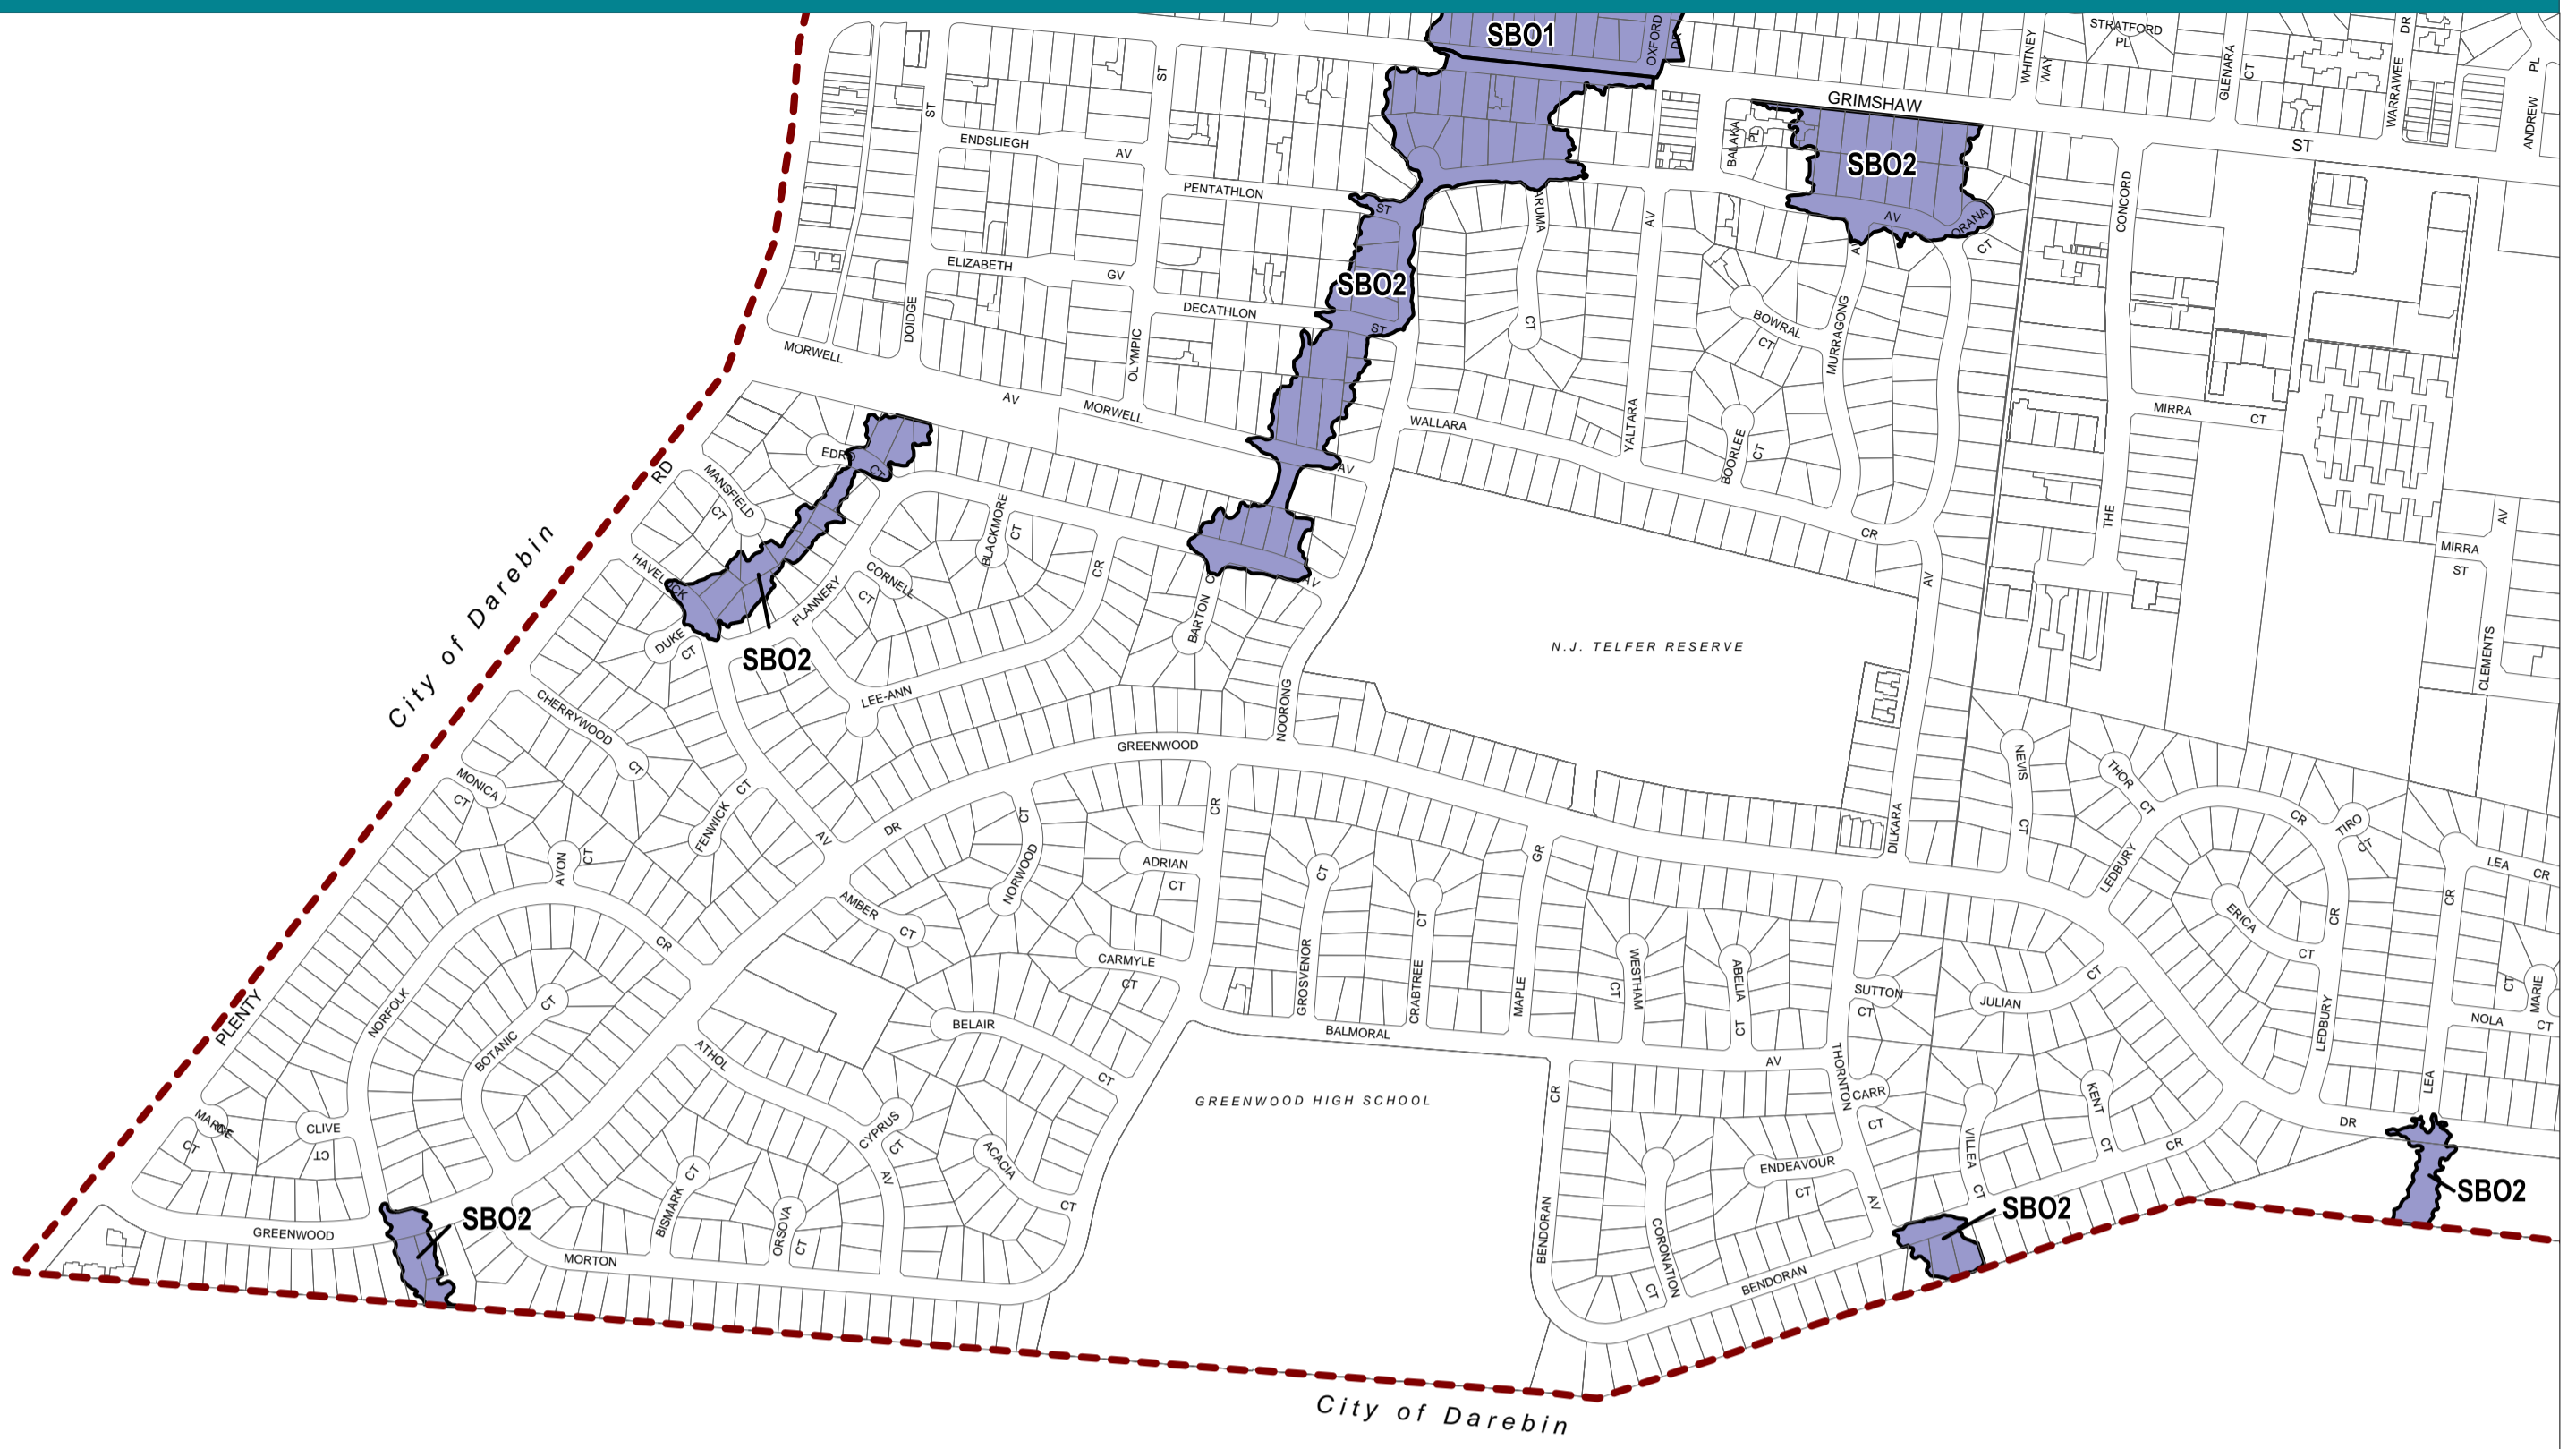

BANYULE PLANNING SCHEME - LOCAL PROVISION

GRESSWELL
FOREST
WILDLIFE
RESERVE