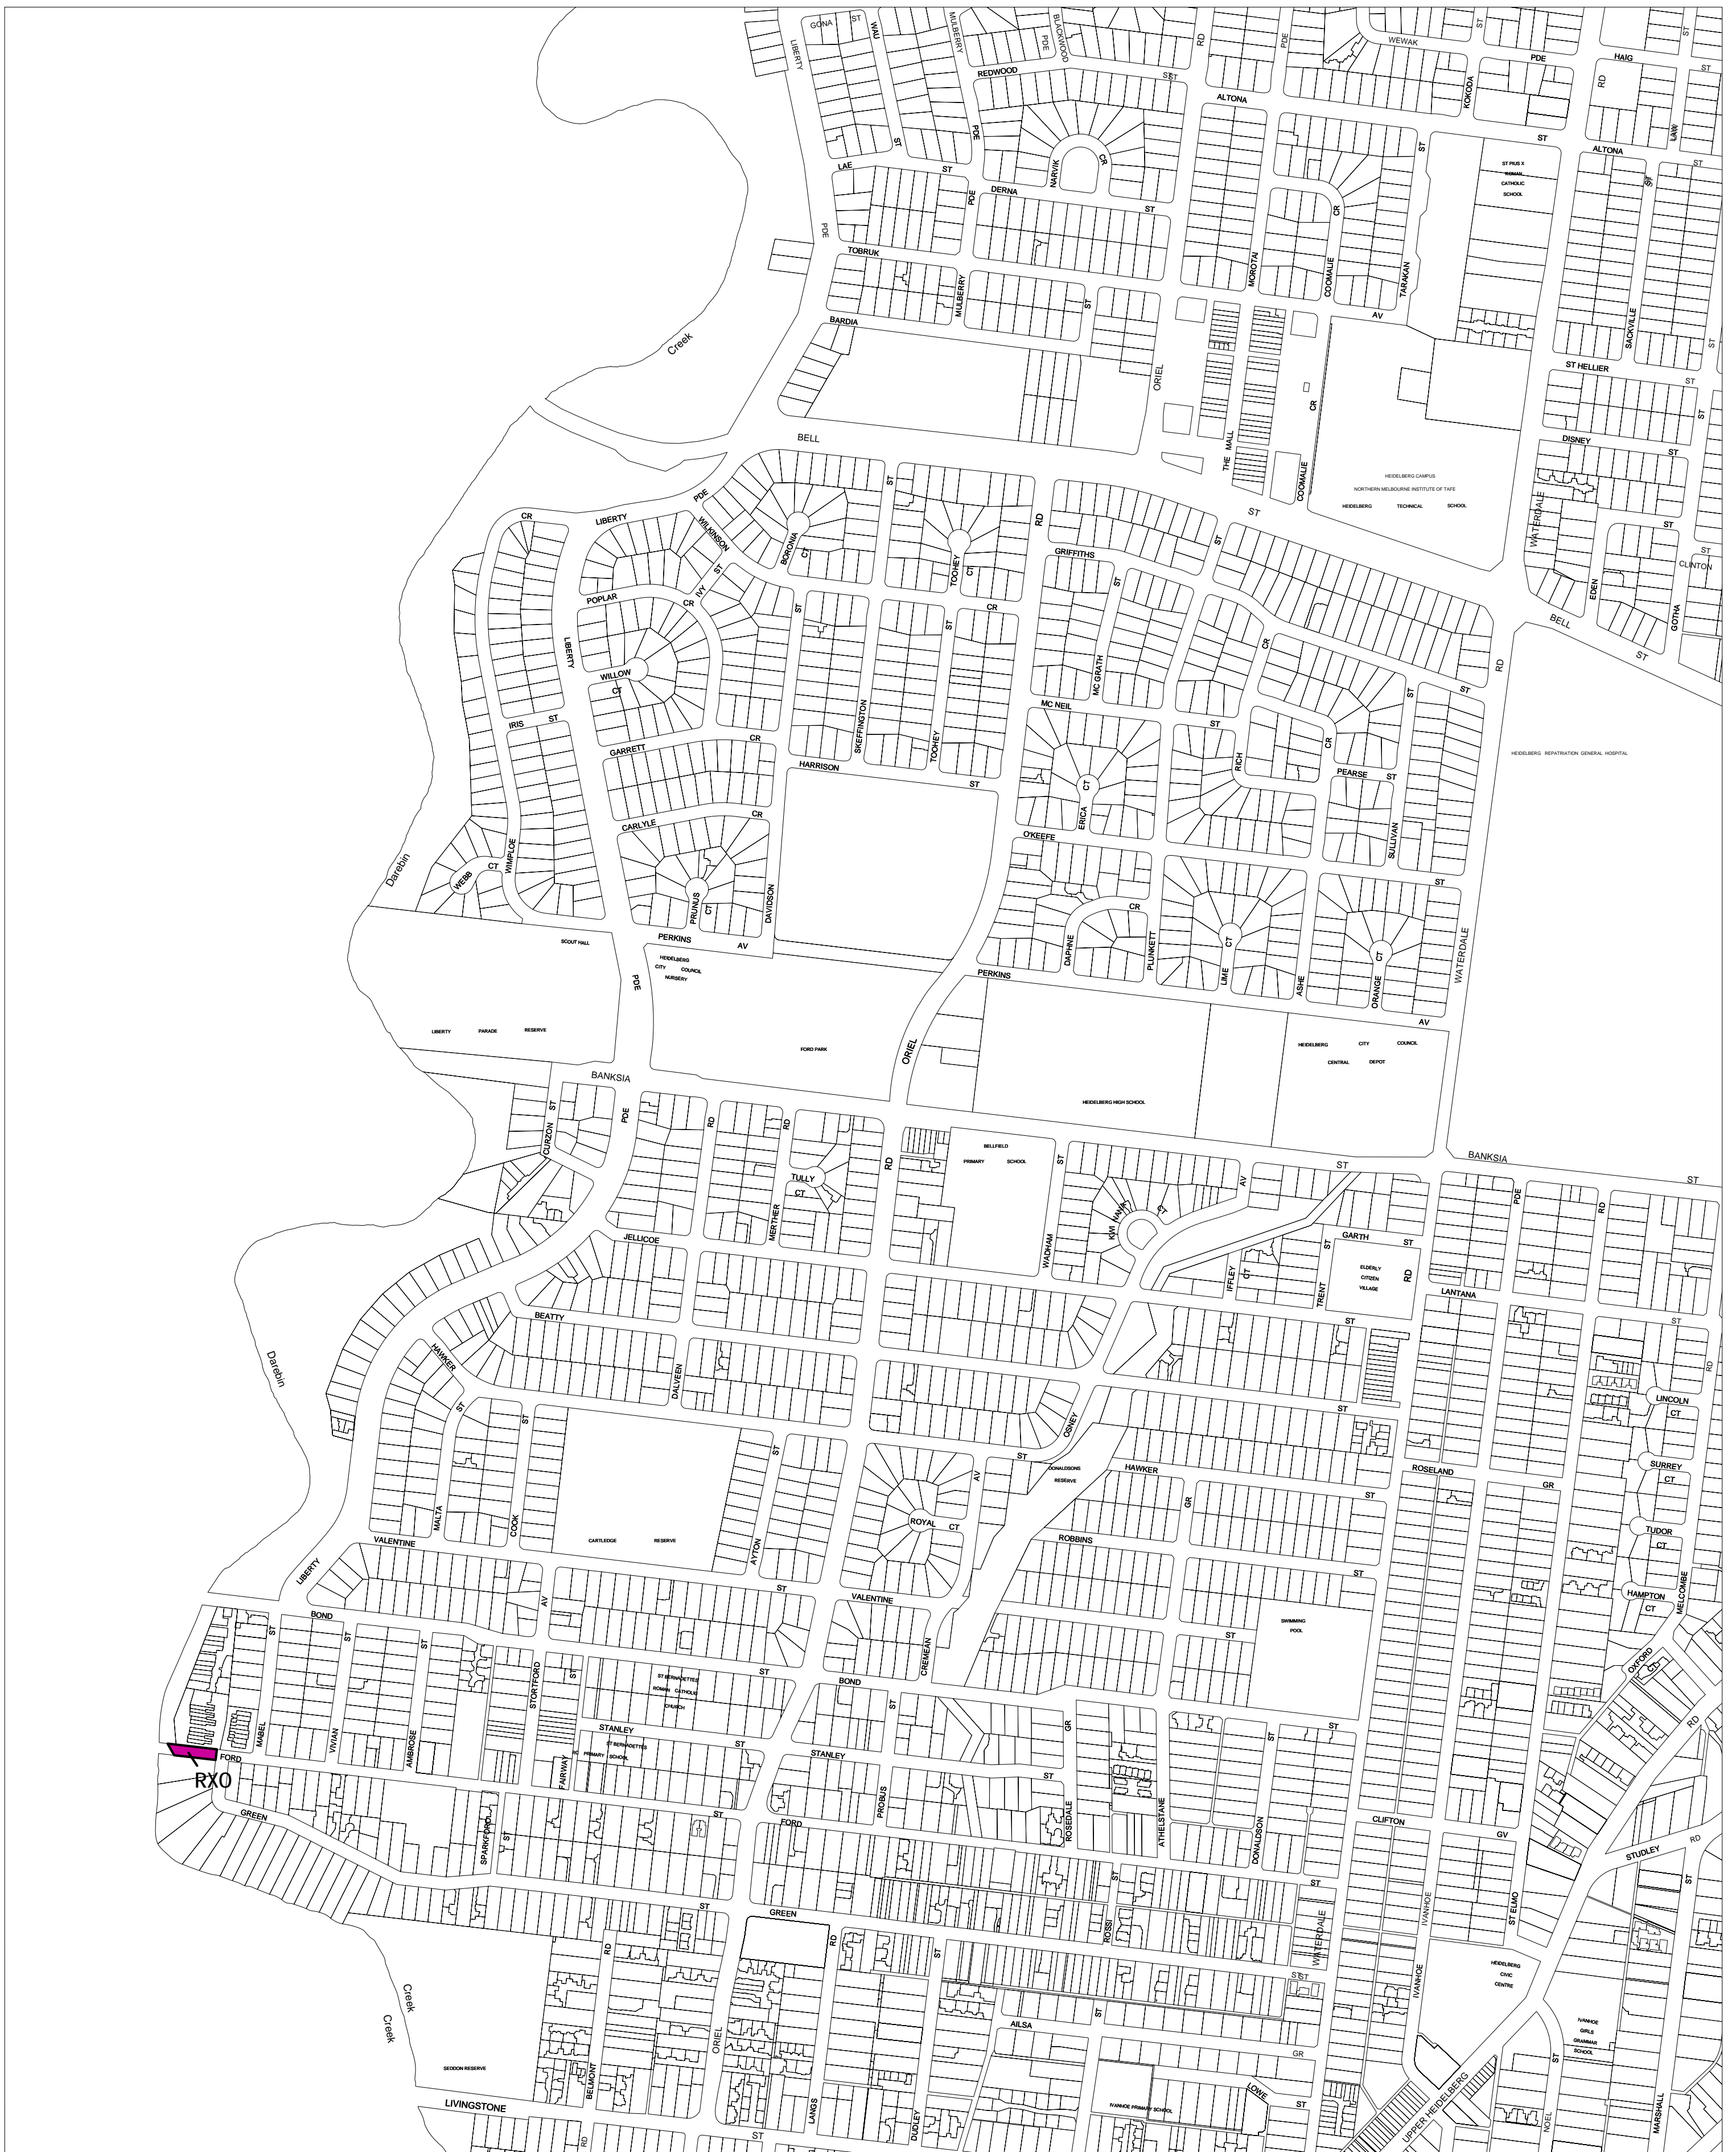

BANYULE PLANNING SCHEME - LOCAL PROVISION

Overlays

RXO Road Closure Overlay

AUSTRALIAN MAP GRID ZONE 55

Printed: 12/7/2007

AMENDMENT C14

ROAD CLOSURE OVERLAY

MAP No 14RXO