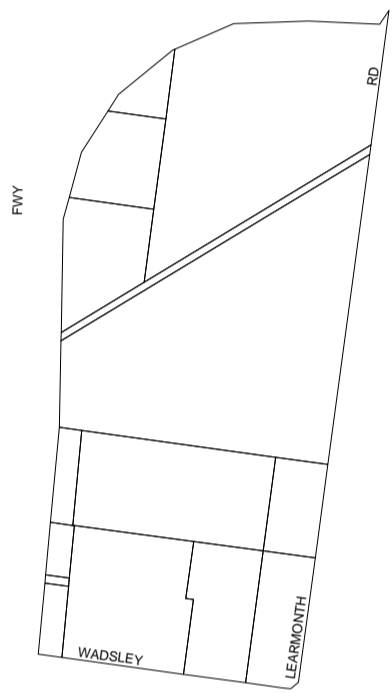

SEE FRANKSTON PLANNING SCHEME

Overlays

- DPO2 Development Plan Overlay - Schedule 2

AUSTRALIAN MAP GRID ZONE 55

Printed: 6/6/2007

AMENDMENT C13