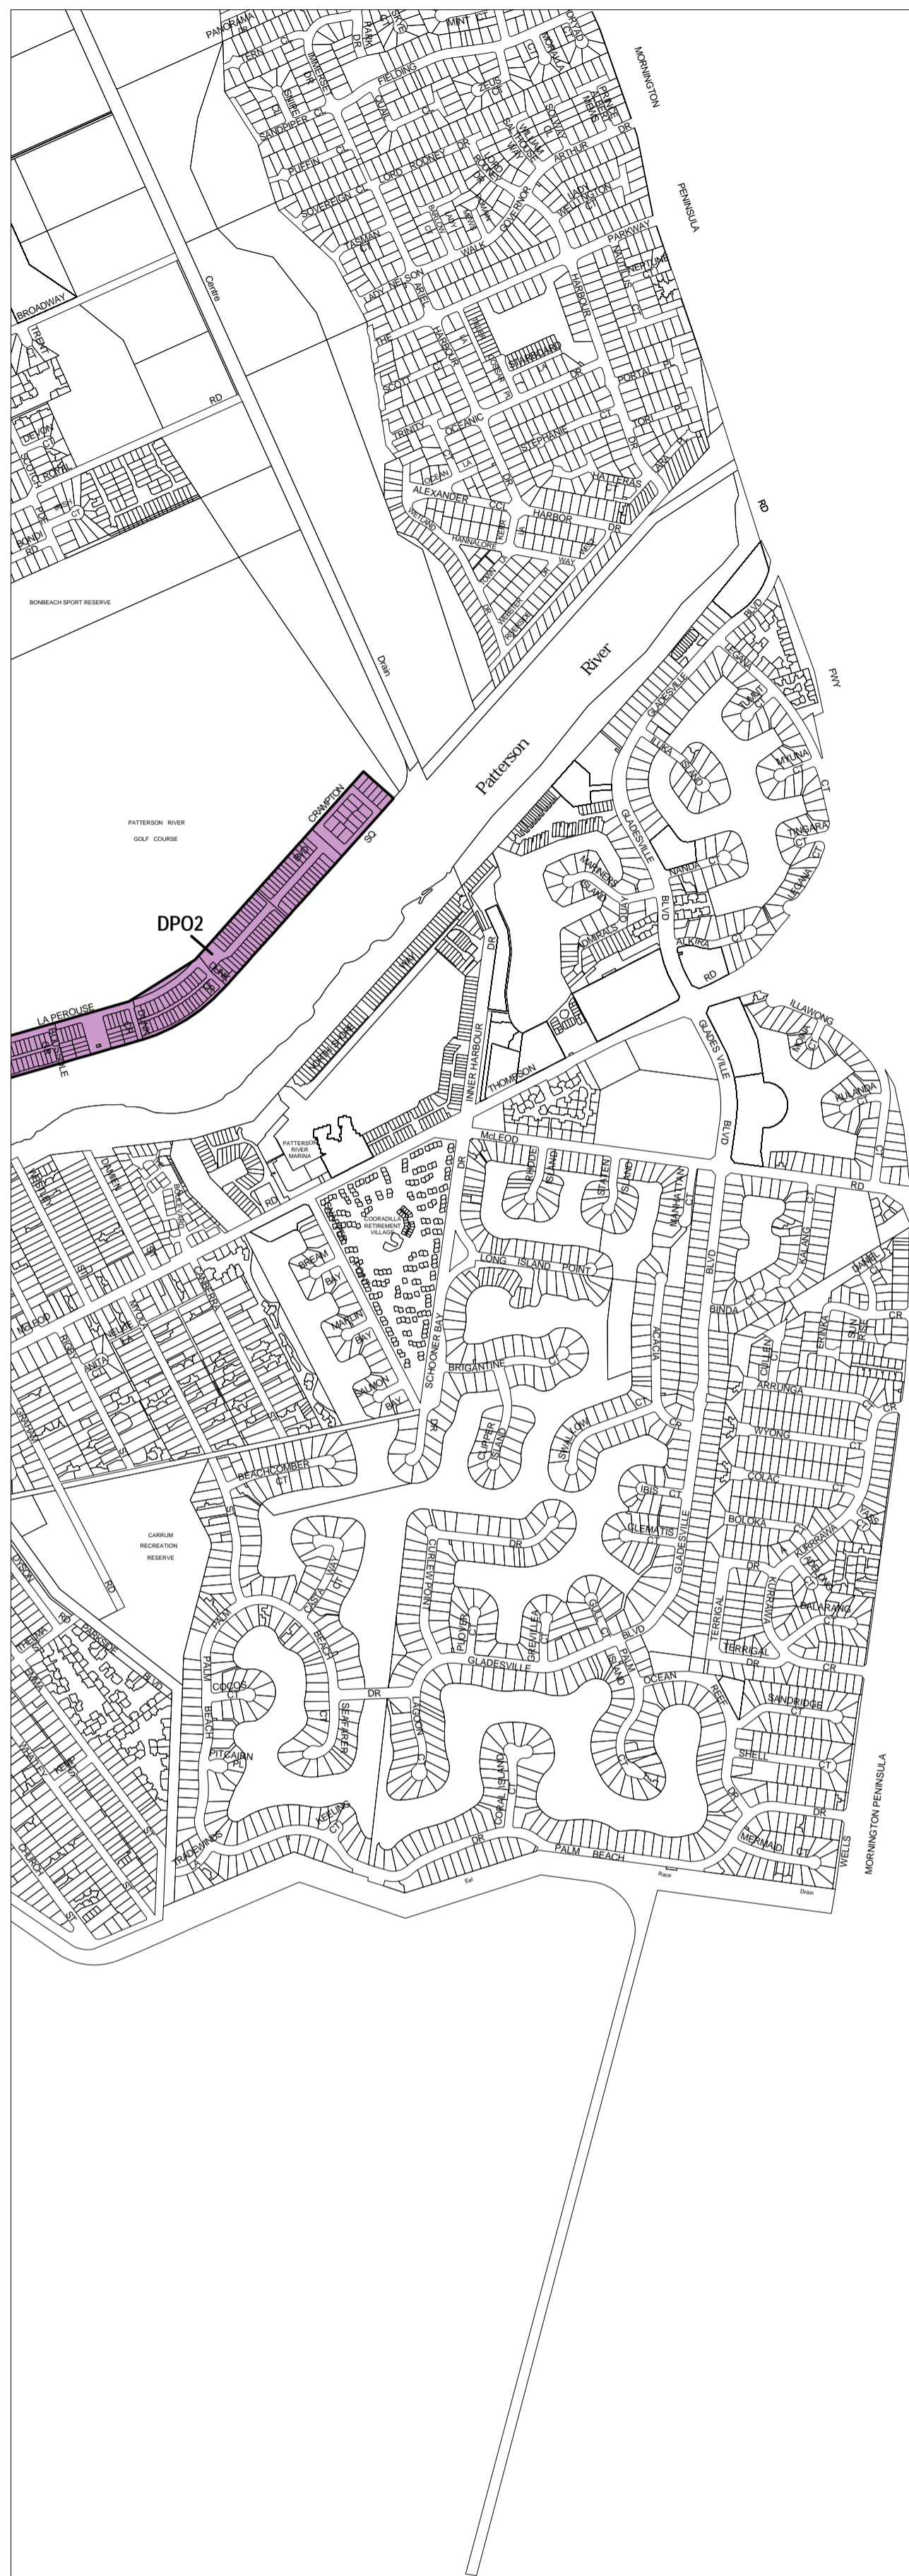

KINGSTON PLANNING SCHEME - LOCAL PROVISION

SEE GREATER DANDENONG
PLANNING SCHEME