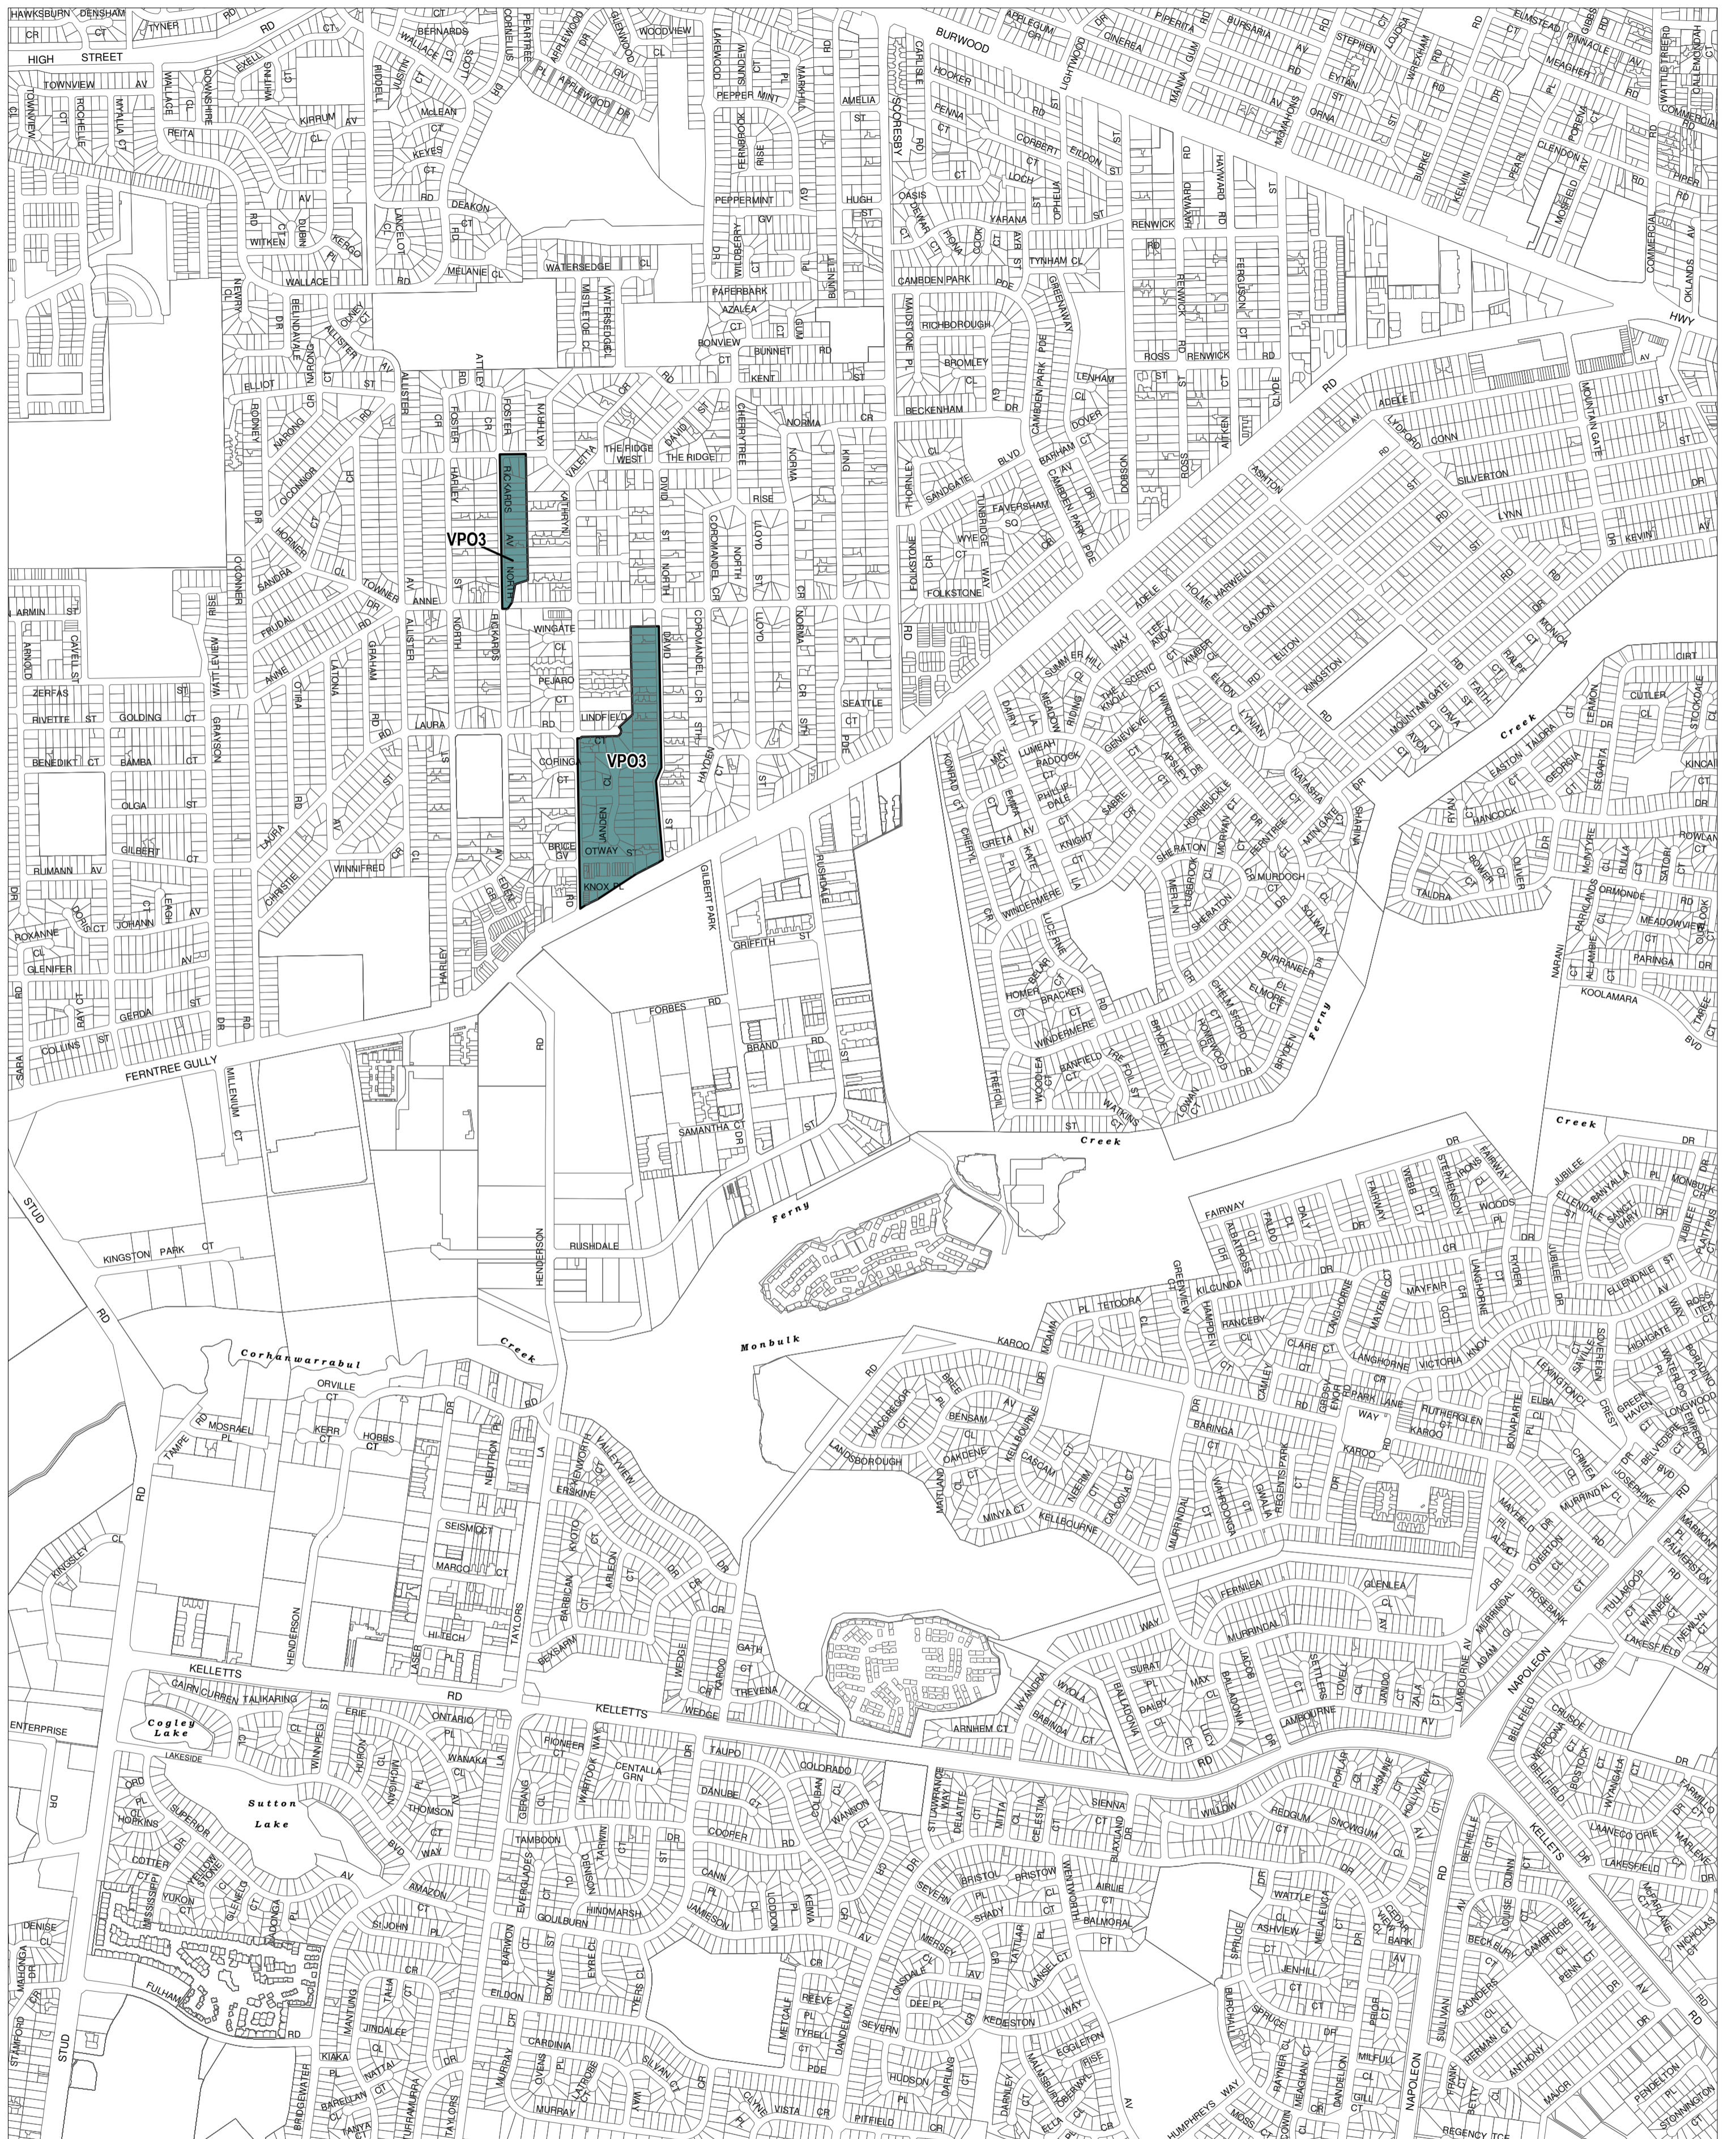

KNOX PLANNING SCHEME - LOCAL PROVISION

Overlays

INDEX TO ADJOINING METRIC SERIES MAP

Printed: 9/4/2013

AMENDMENT C49