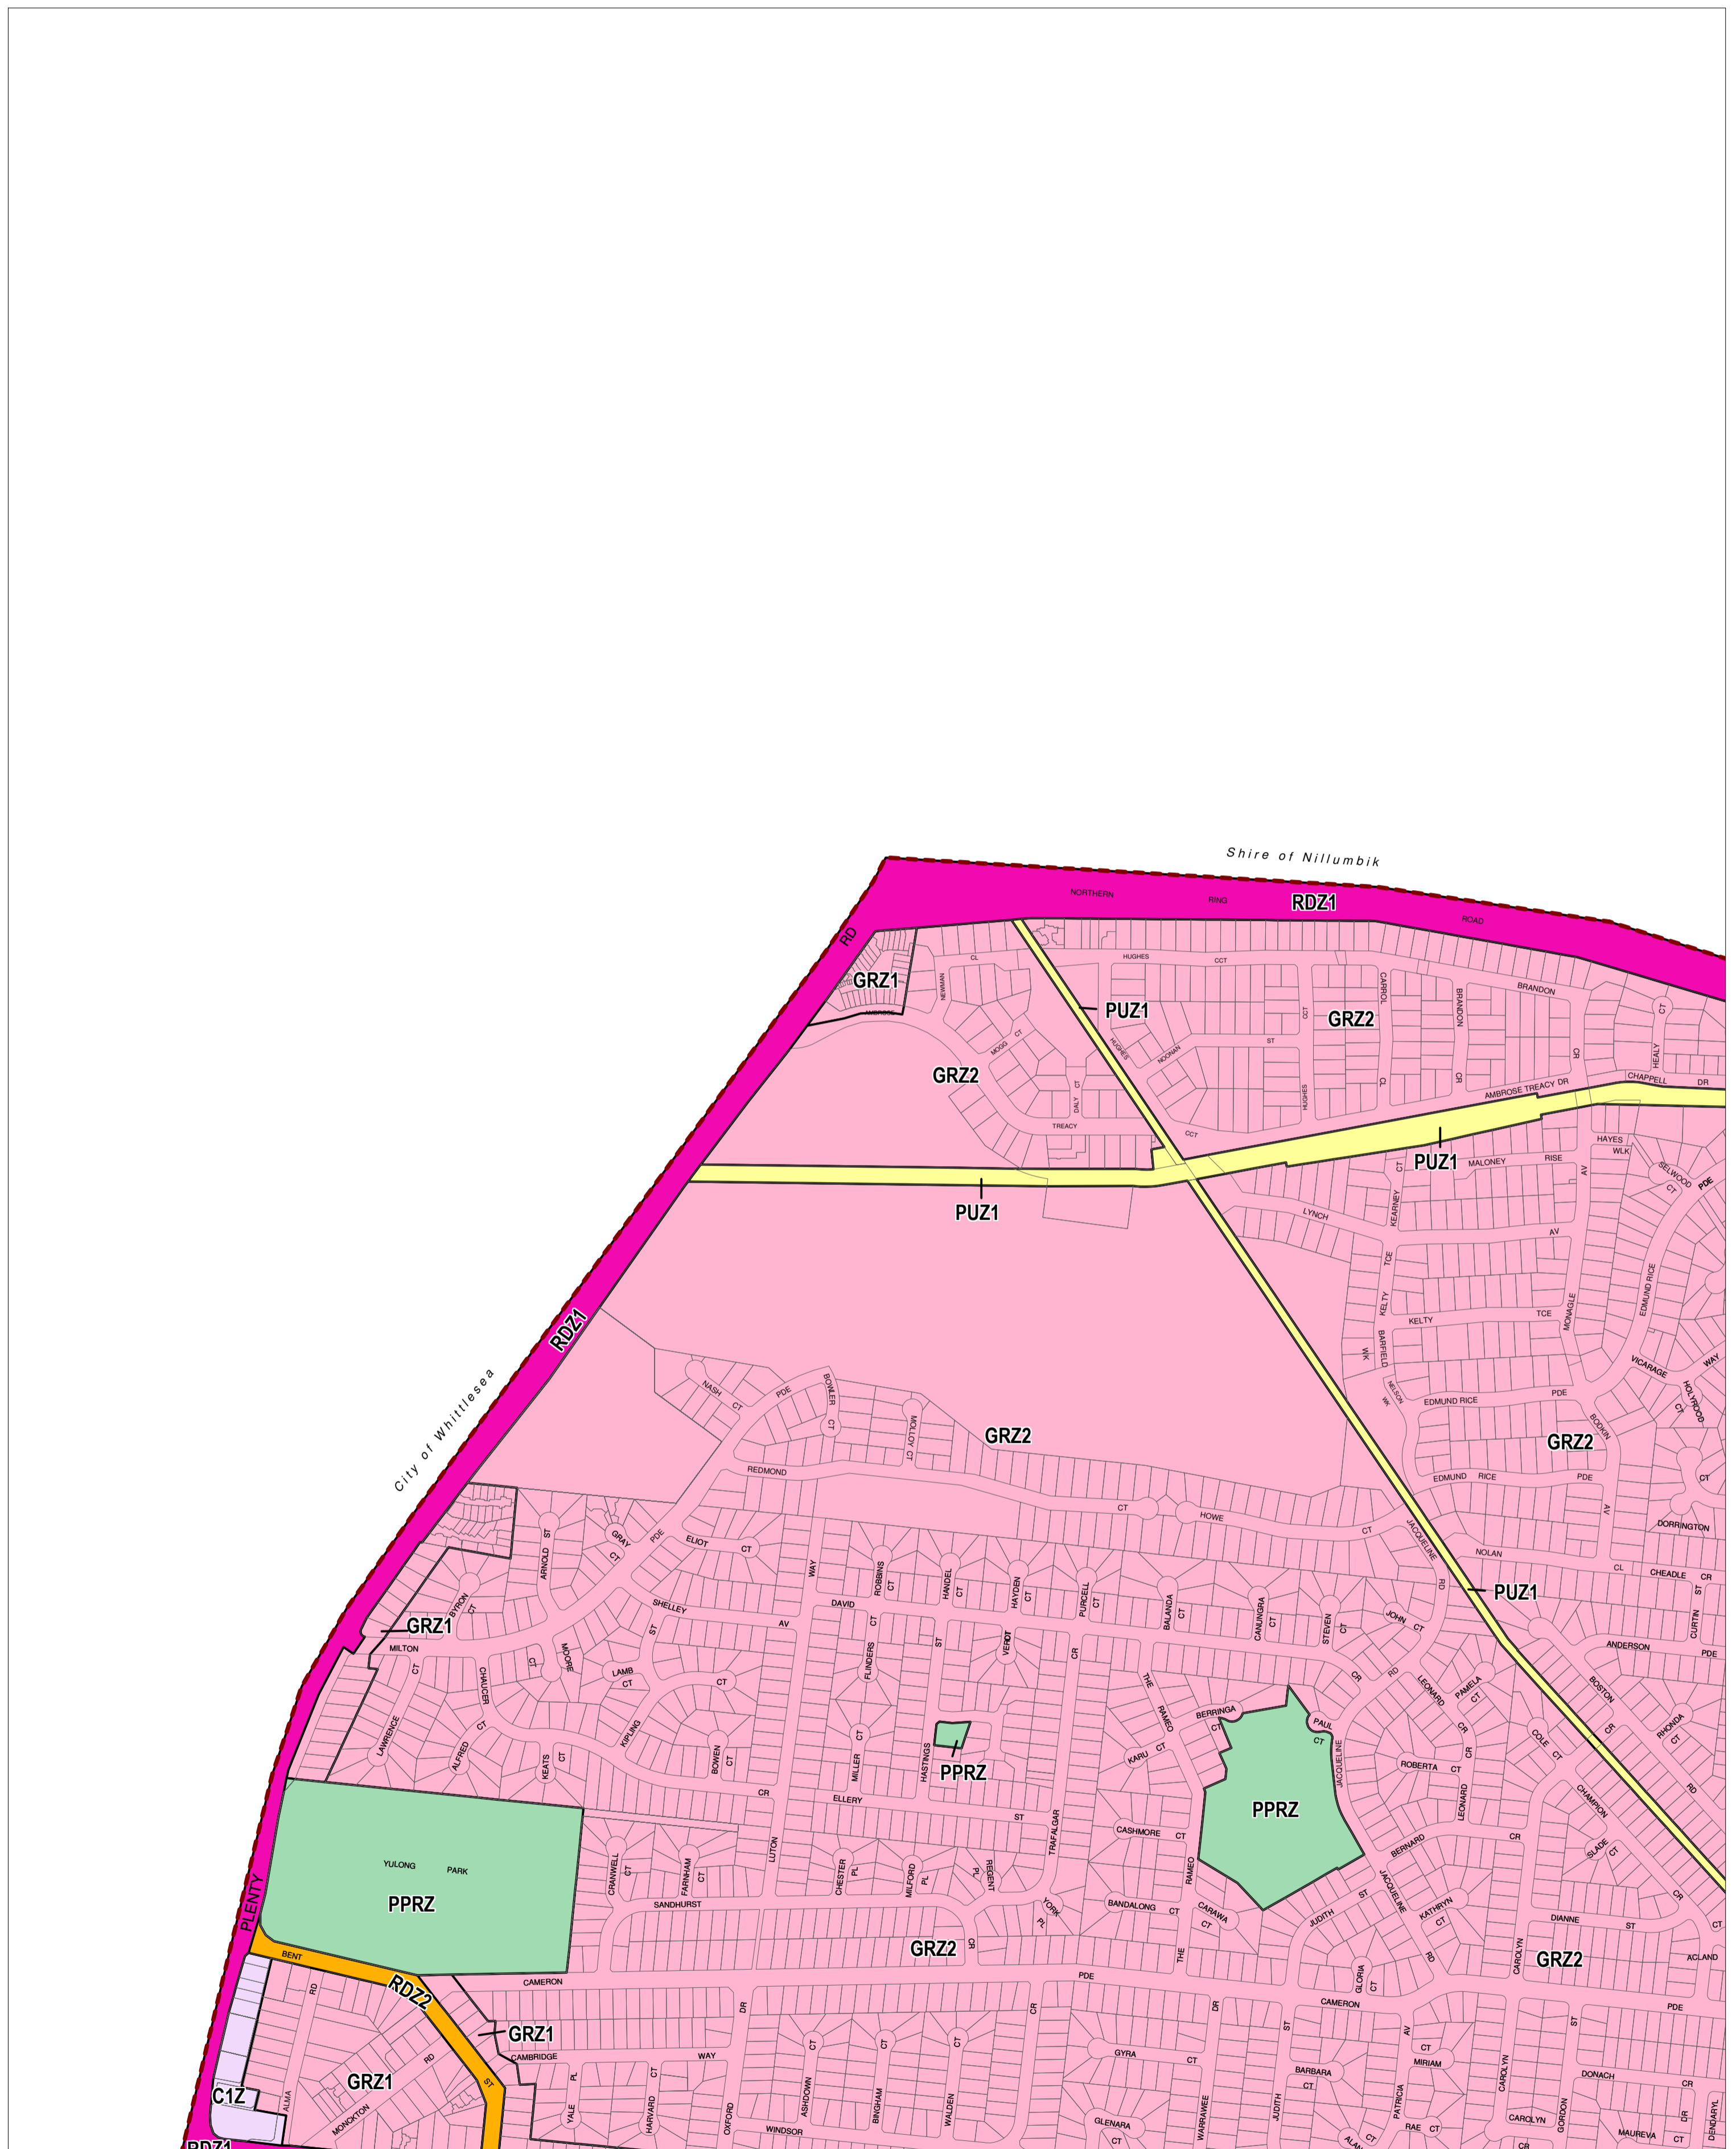

BANYULE PLANNING SCHEME - LOCAL PROVISION

Zone Code	Description
C1Z	Commercial 1 Zone
PPRZ	Public Park And Recreation Zone
PUZ1	Public Use Zone - Service And Utility
RDZ1	Road Zone - Category 1
RDZ2	Road Zone - Category 2
GRZ1	General Residential Zone - Schedule 1
GRZ2	General Residential Zone - Schedule 2

100 0 100 200 300 400 500 m

AUSTRALIAN MAP GRID ZONE 55

INDEX TO ADJOINING METRIC SERIES MAP

1	2	3	4
5	6	7	8
9	10	11	12
13	14	15	16
17	18	19	20

Printed: 21/7/2014

AMENDMENT C100