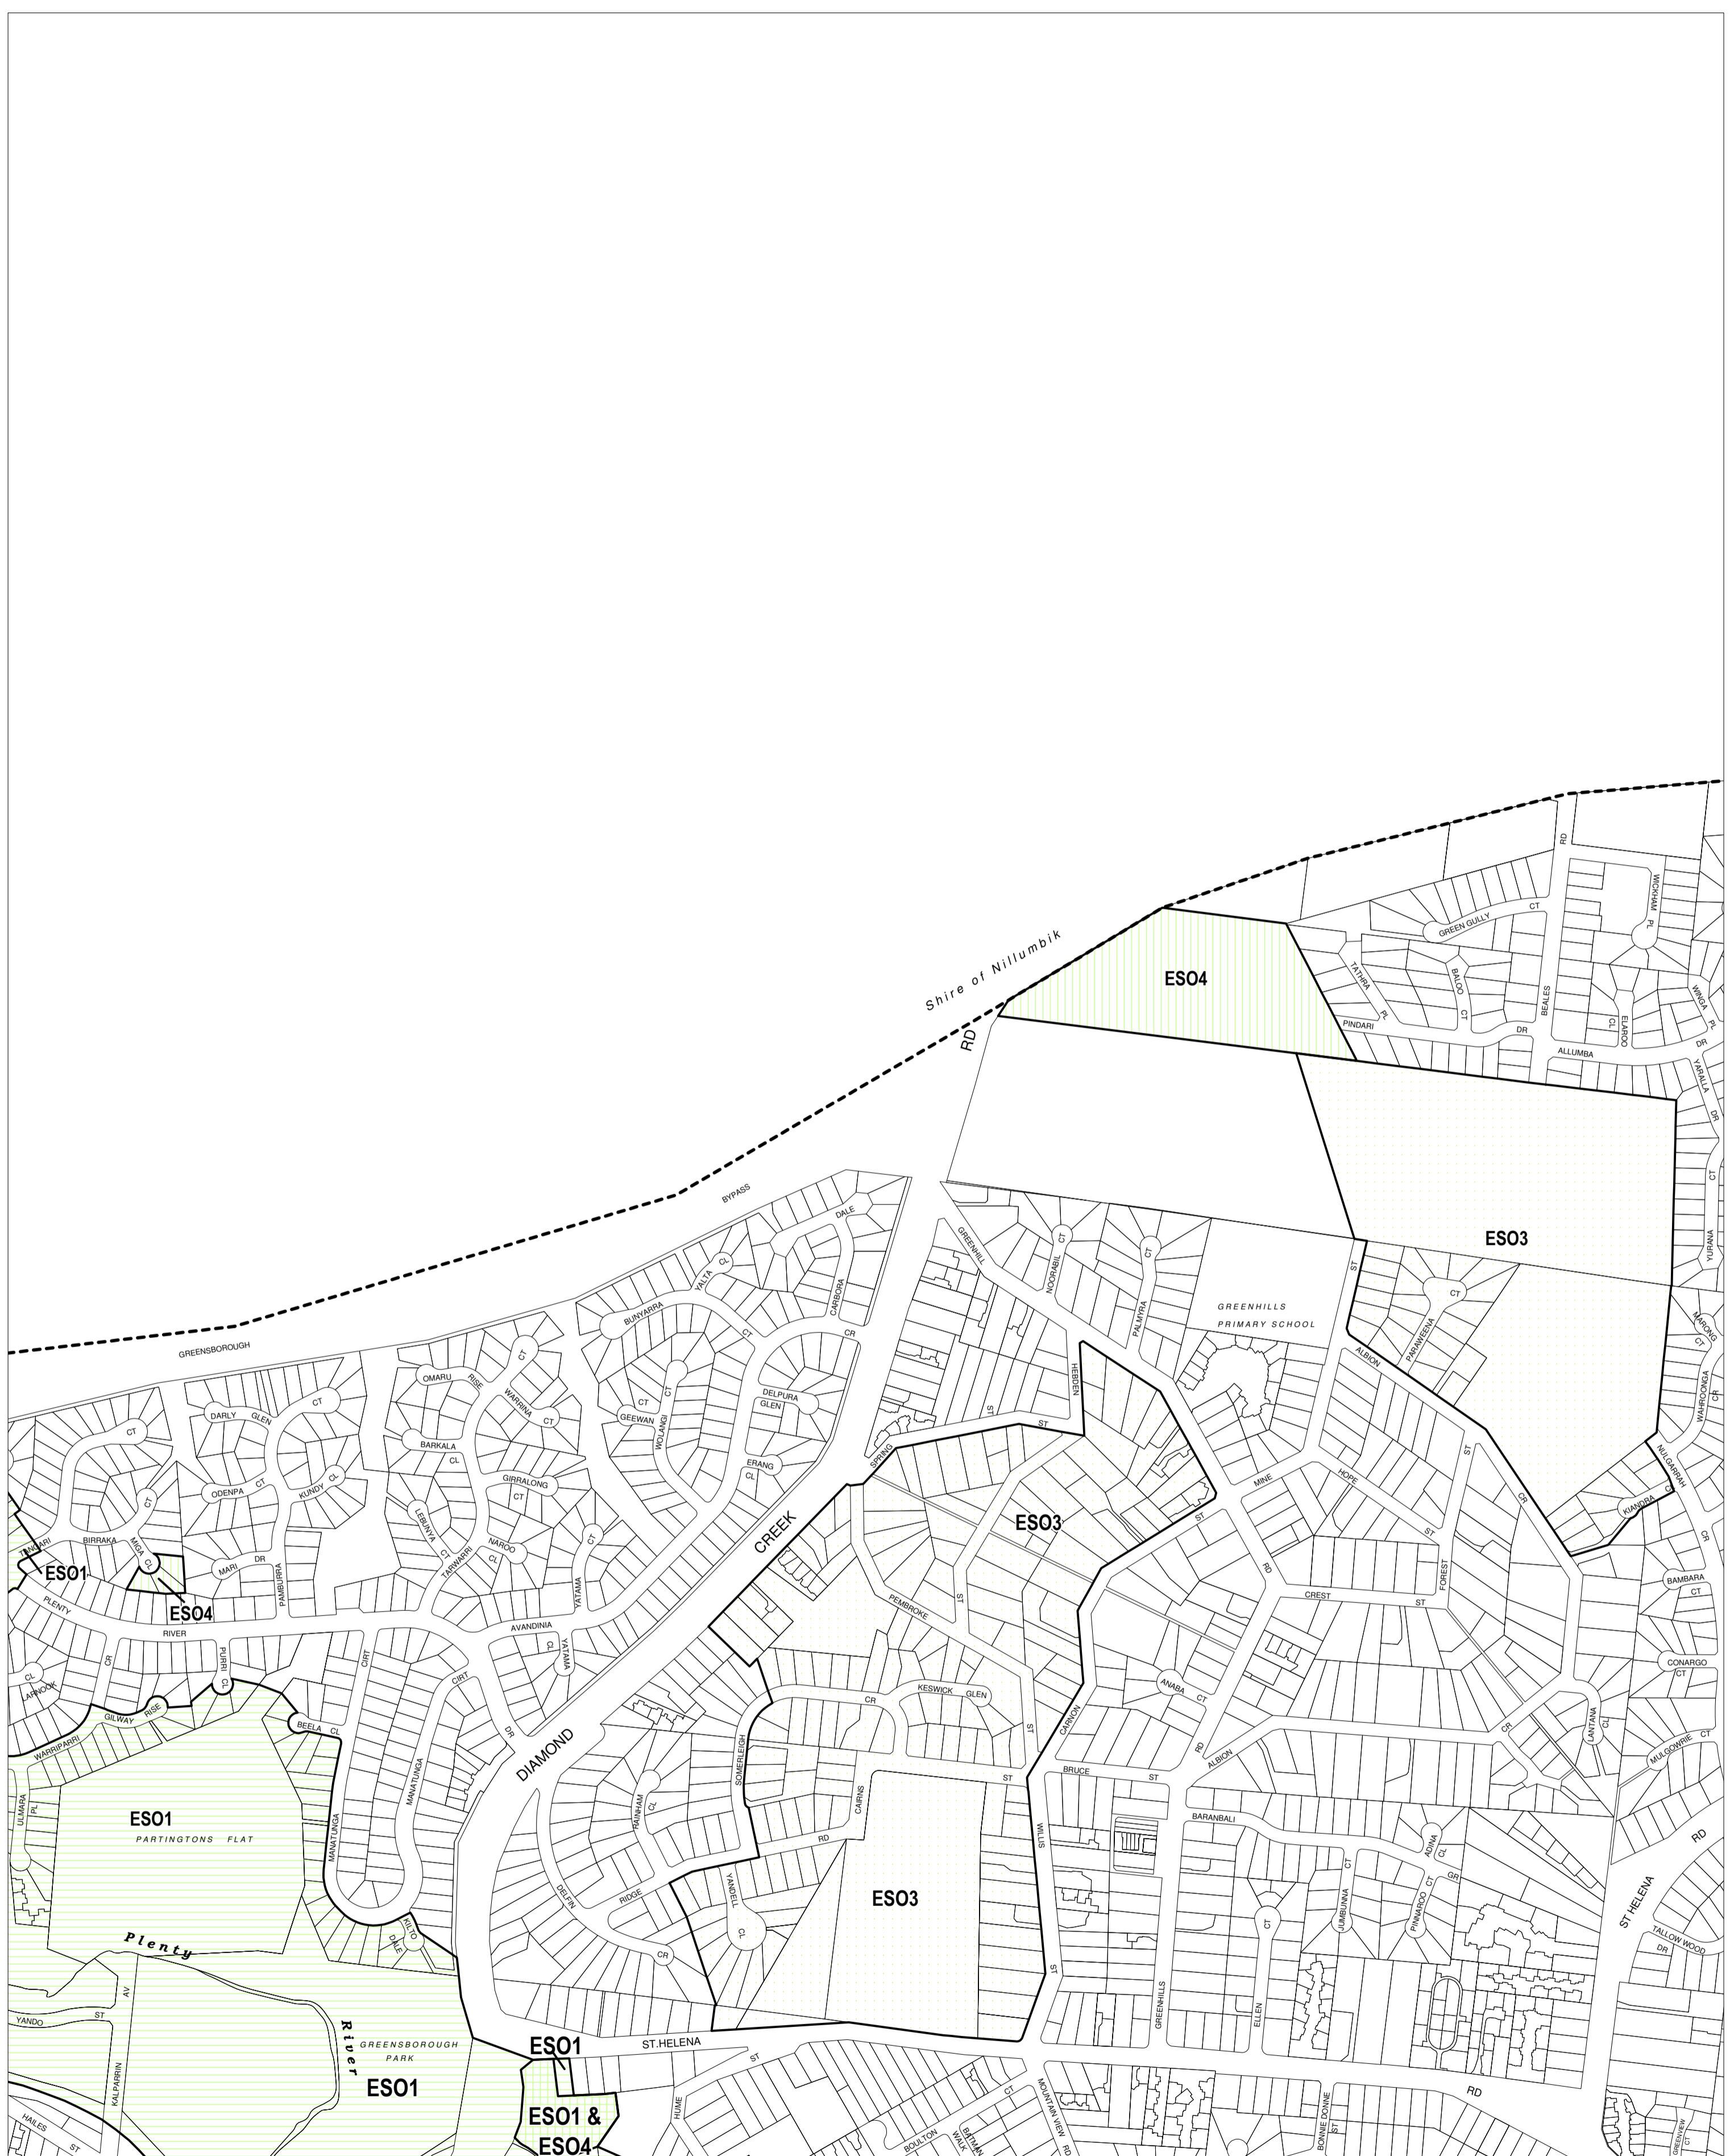

BANYULE PLANNING SCHEME - LOCAL PROVISION

Overlays	
ES01	Environmental Significance Overlay - Schedule 1
ES03	Environmental Significance Overlay - Schedule 3
ES04	Environmental Significance Overlay - Schedule 4

Printed: 24/8/2010

AMENDMENT C67