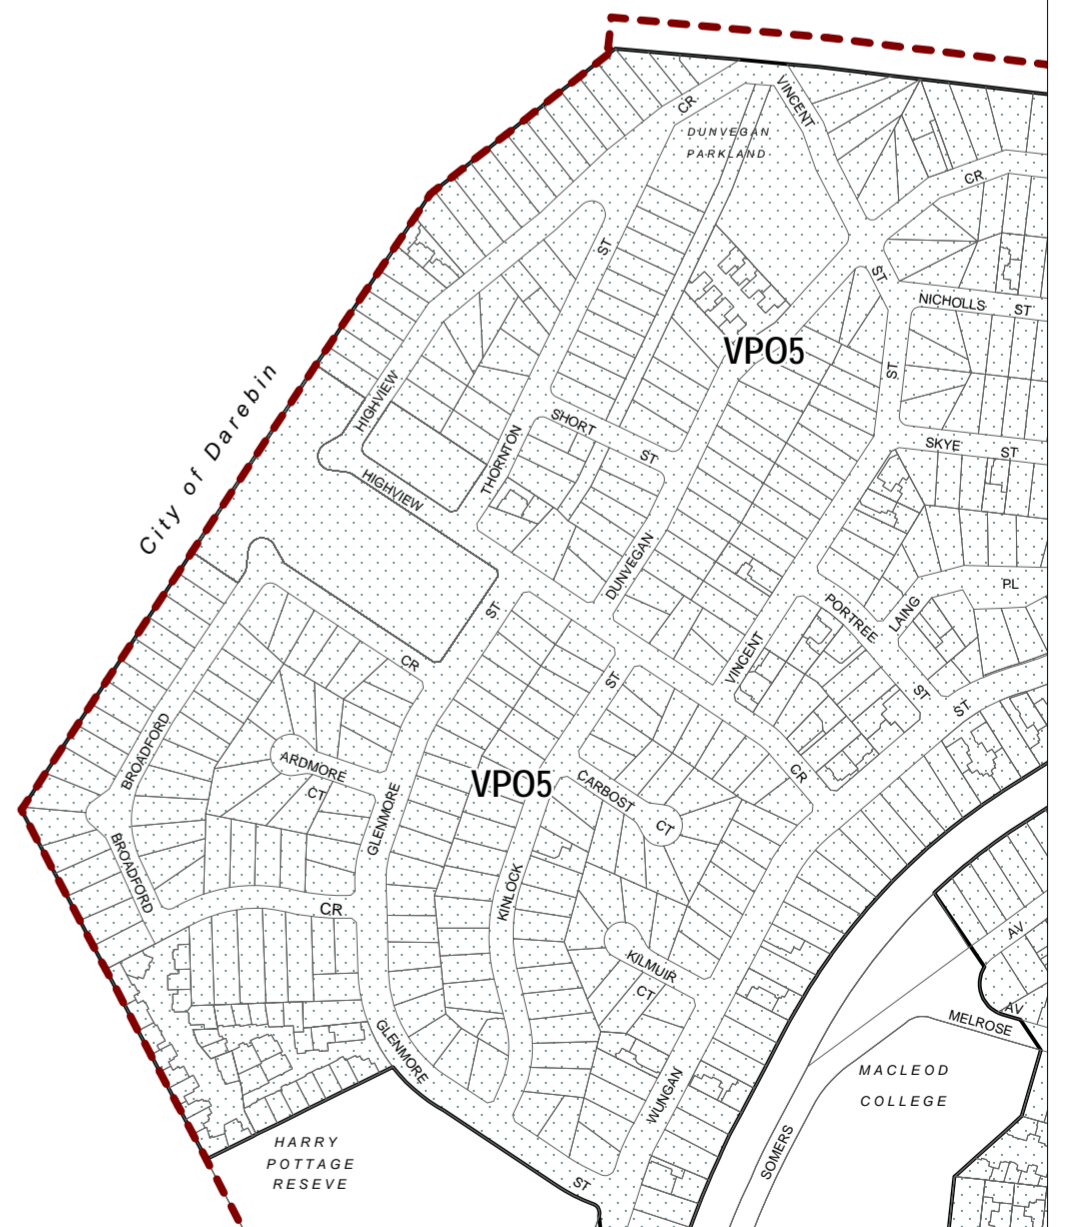

Overlays
VPO5 Vegetation Protection Overlay - Schedule 5

Printed: 8/5/2014

AMENDMENT C80