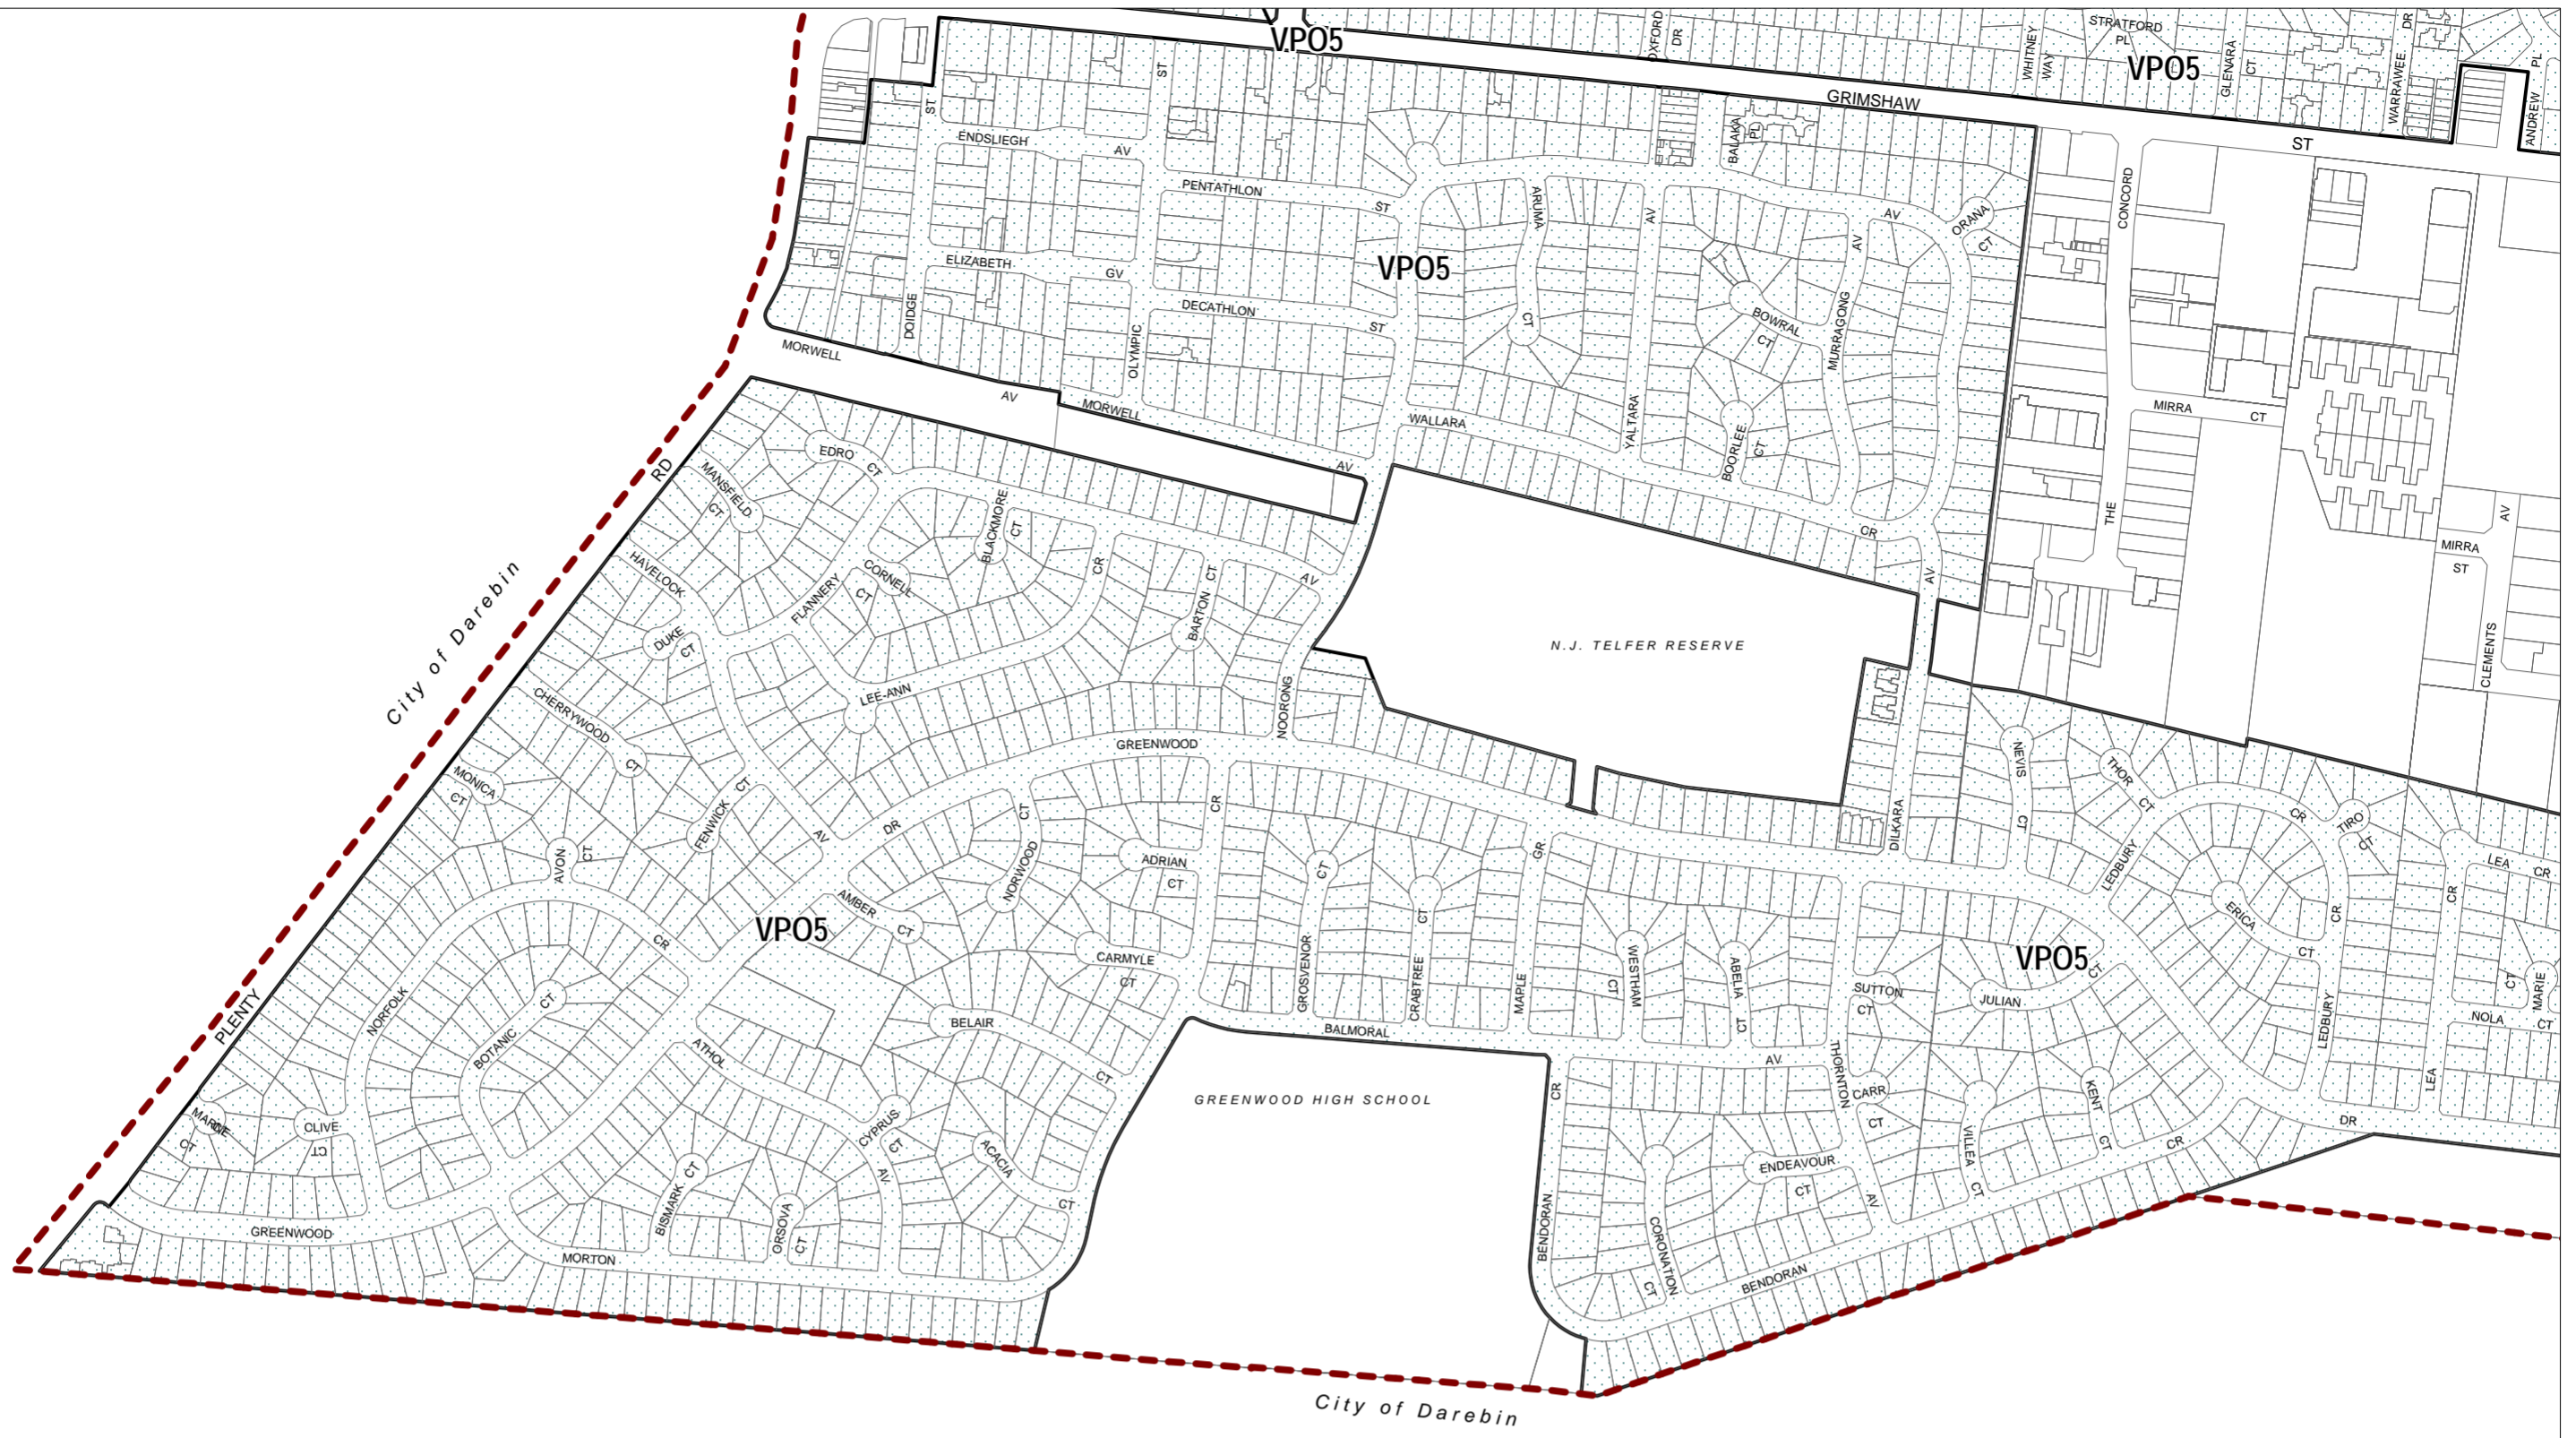

BANYULE PLANNING SCHEME - LOCAL PROVISION

GRESSWELL
FOREST
WILDLIFE
RESERVE