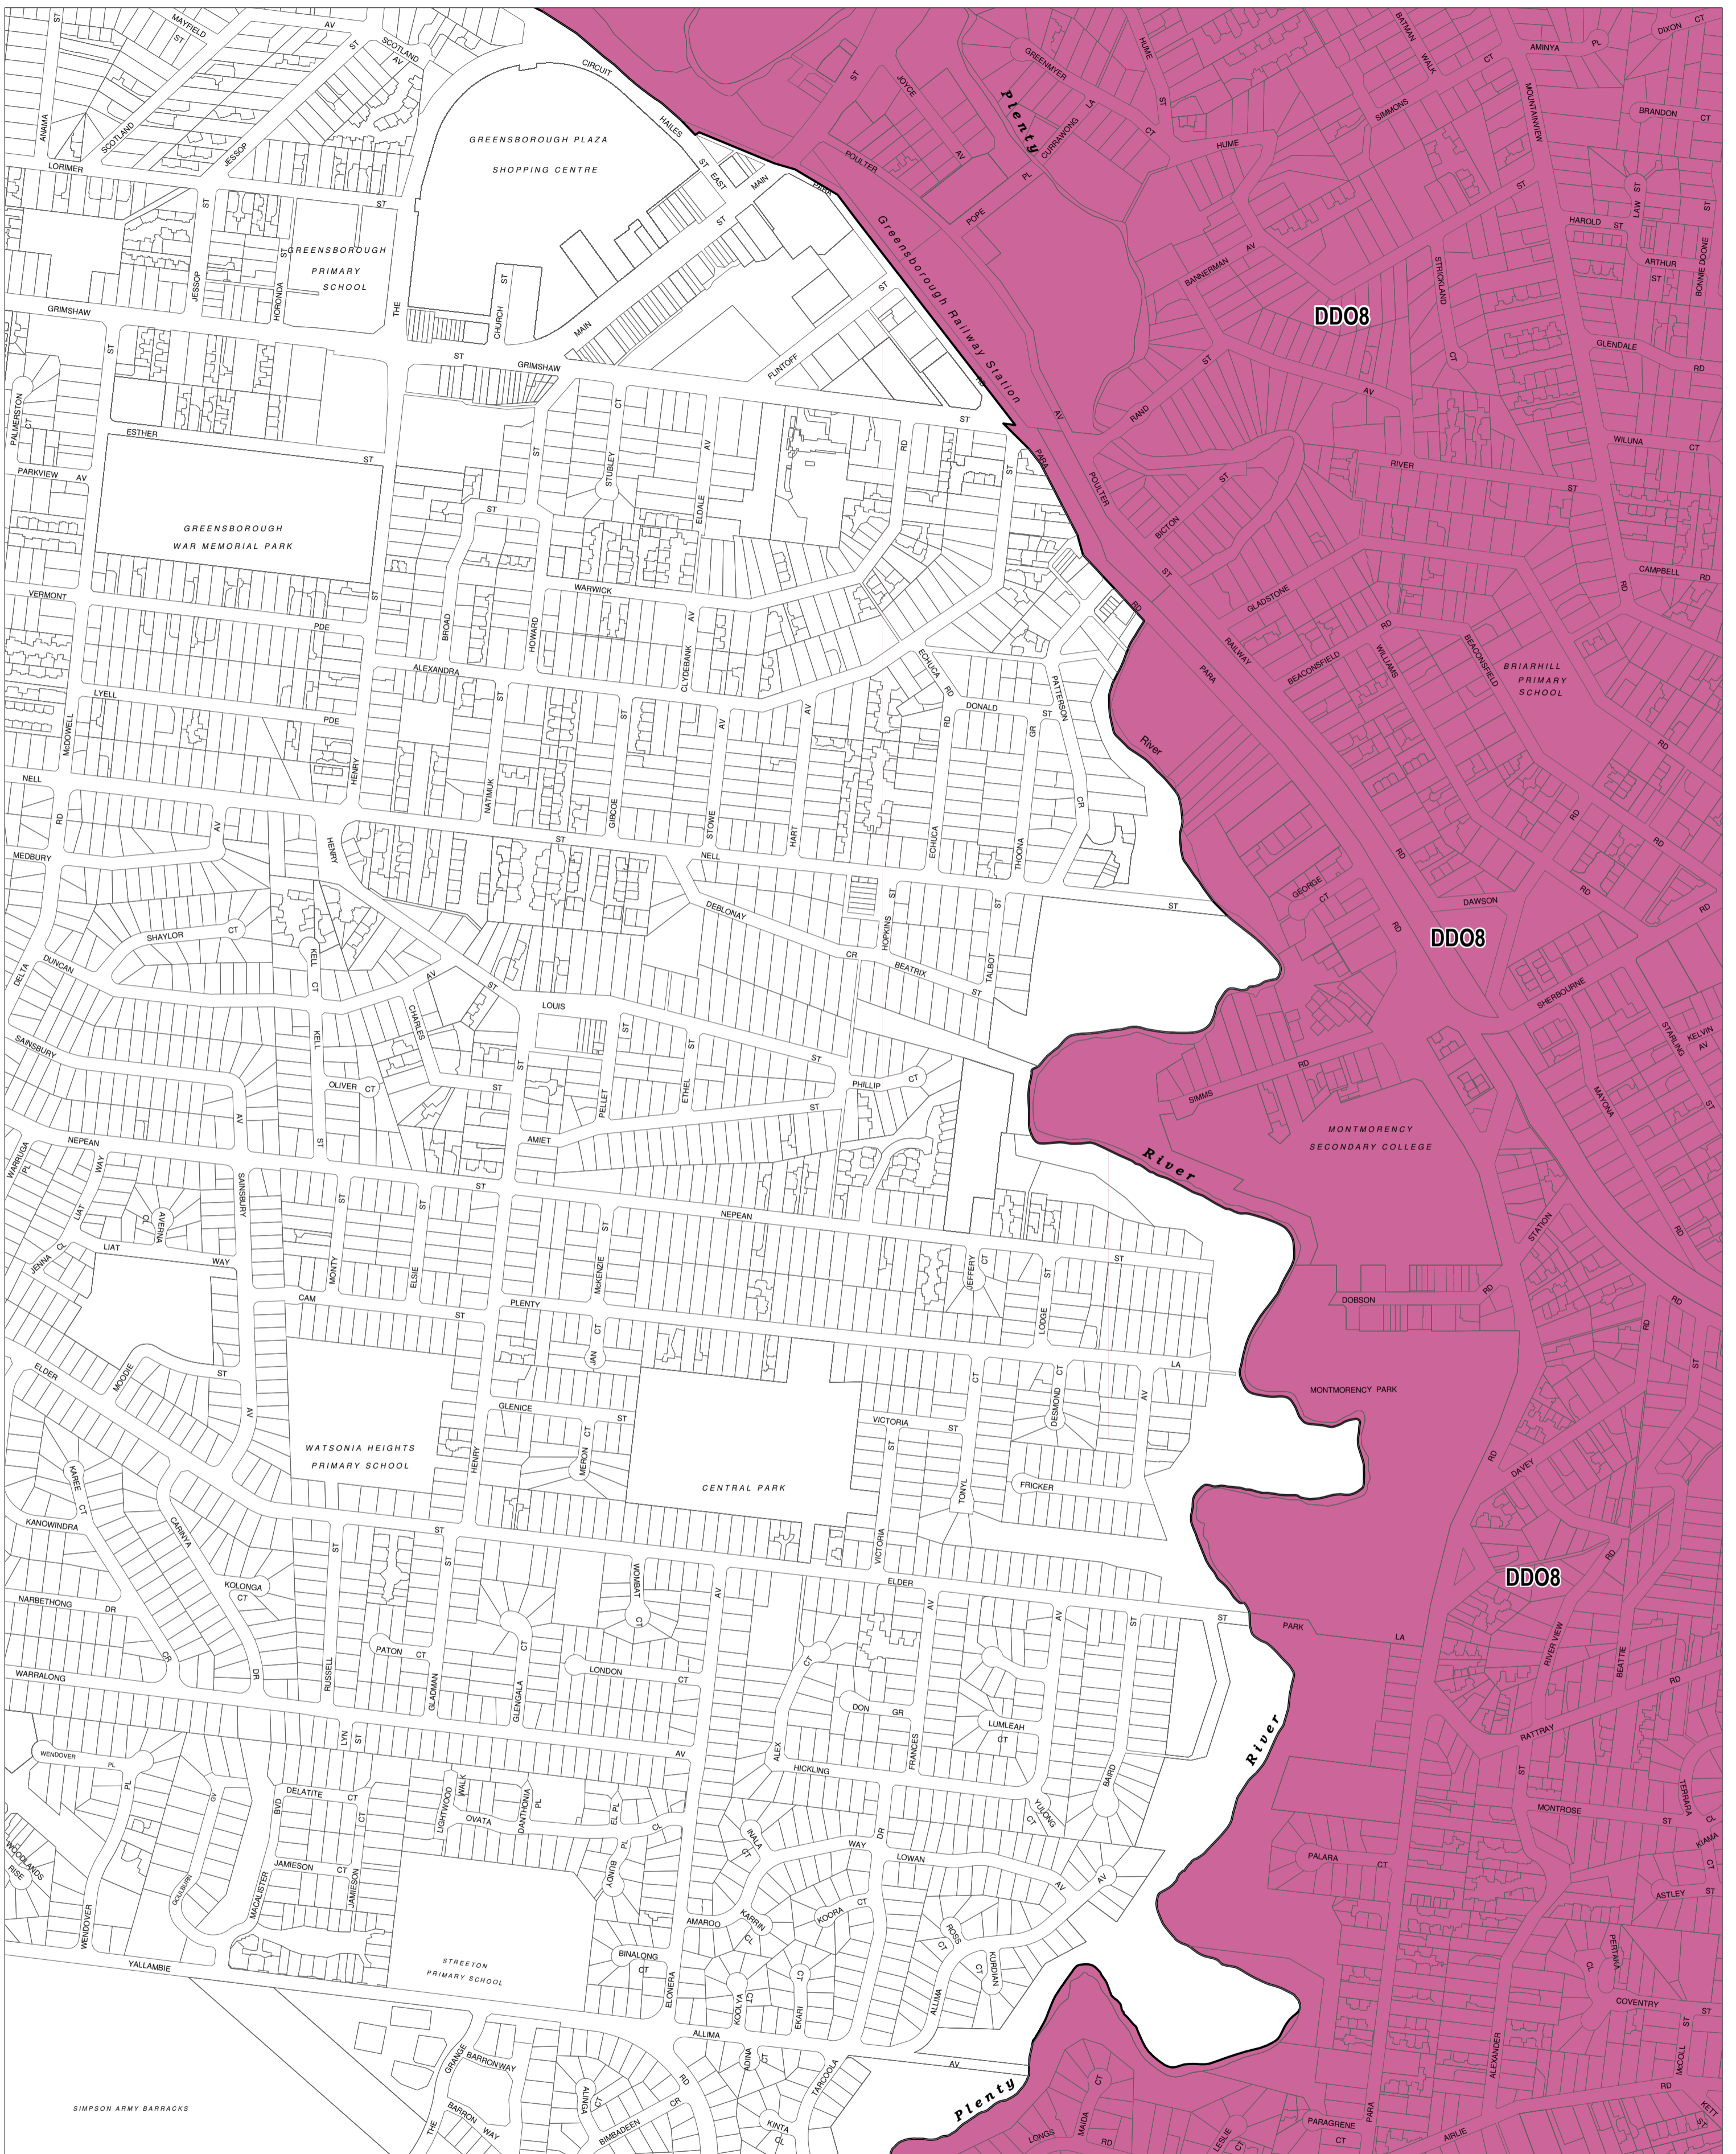

BANYULE PLANNING SCHEME - LOCAL PROVISION

Overlays

DDO8 Design And Development Overlay - Schedule 8

AUSTRALIAN MAP GRID ZONE 55

INDEX TO ADJOINING METRIC SERIES MAP

Printed: 11/2/2013

AMENDMENT C82