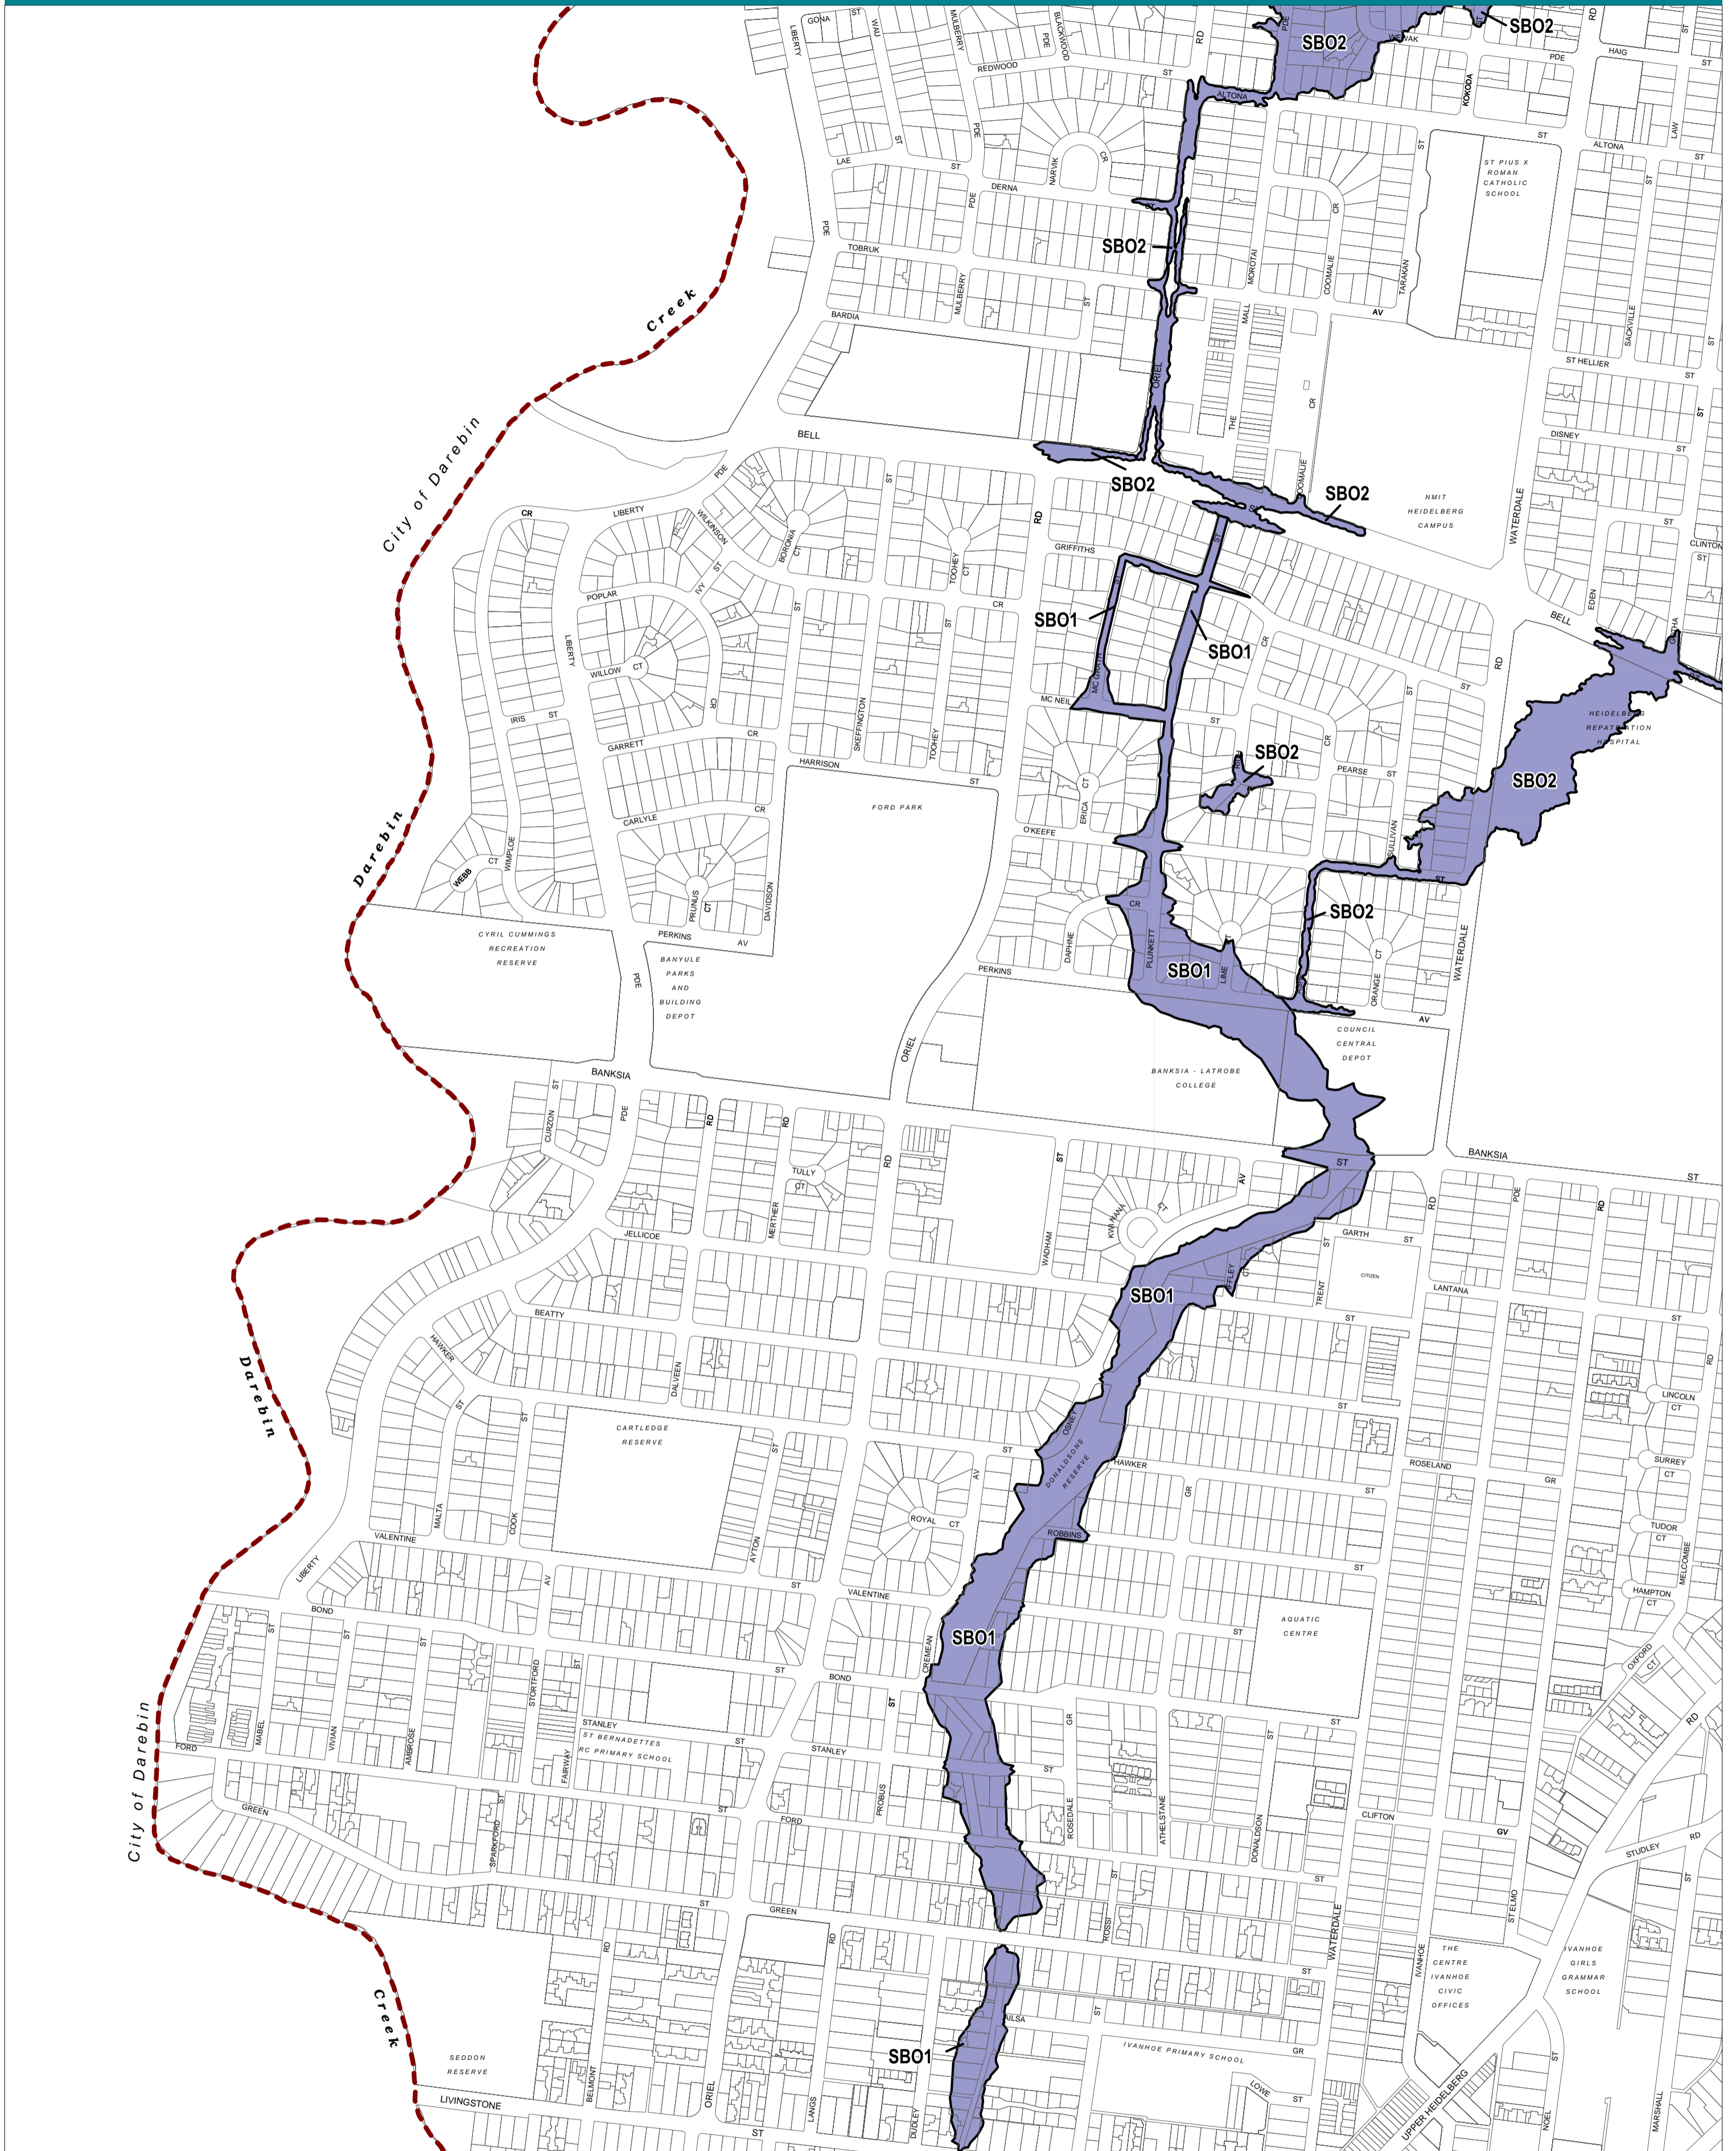

BANYULE PLANNING SCHEME - LOCAL PROVISION

Overlays

SBO1	Special Building Overlay - Schedule 1
SBO2	Special Building Overlay - Schedule 2

AUSTRALIAN MAP GRID ZONE 55

PREPARED BY: Planning Mapping Services

Environment, Land, Water and Planning

Printed: 26/2/2016

AMENDMENT C101

INDEX TO ADJOINING METRIC SERIES MAP