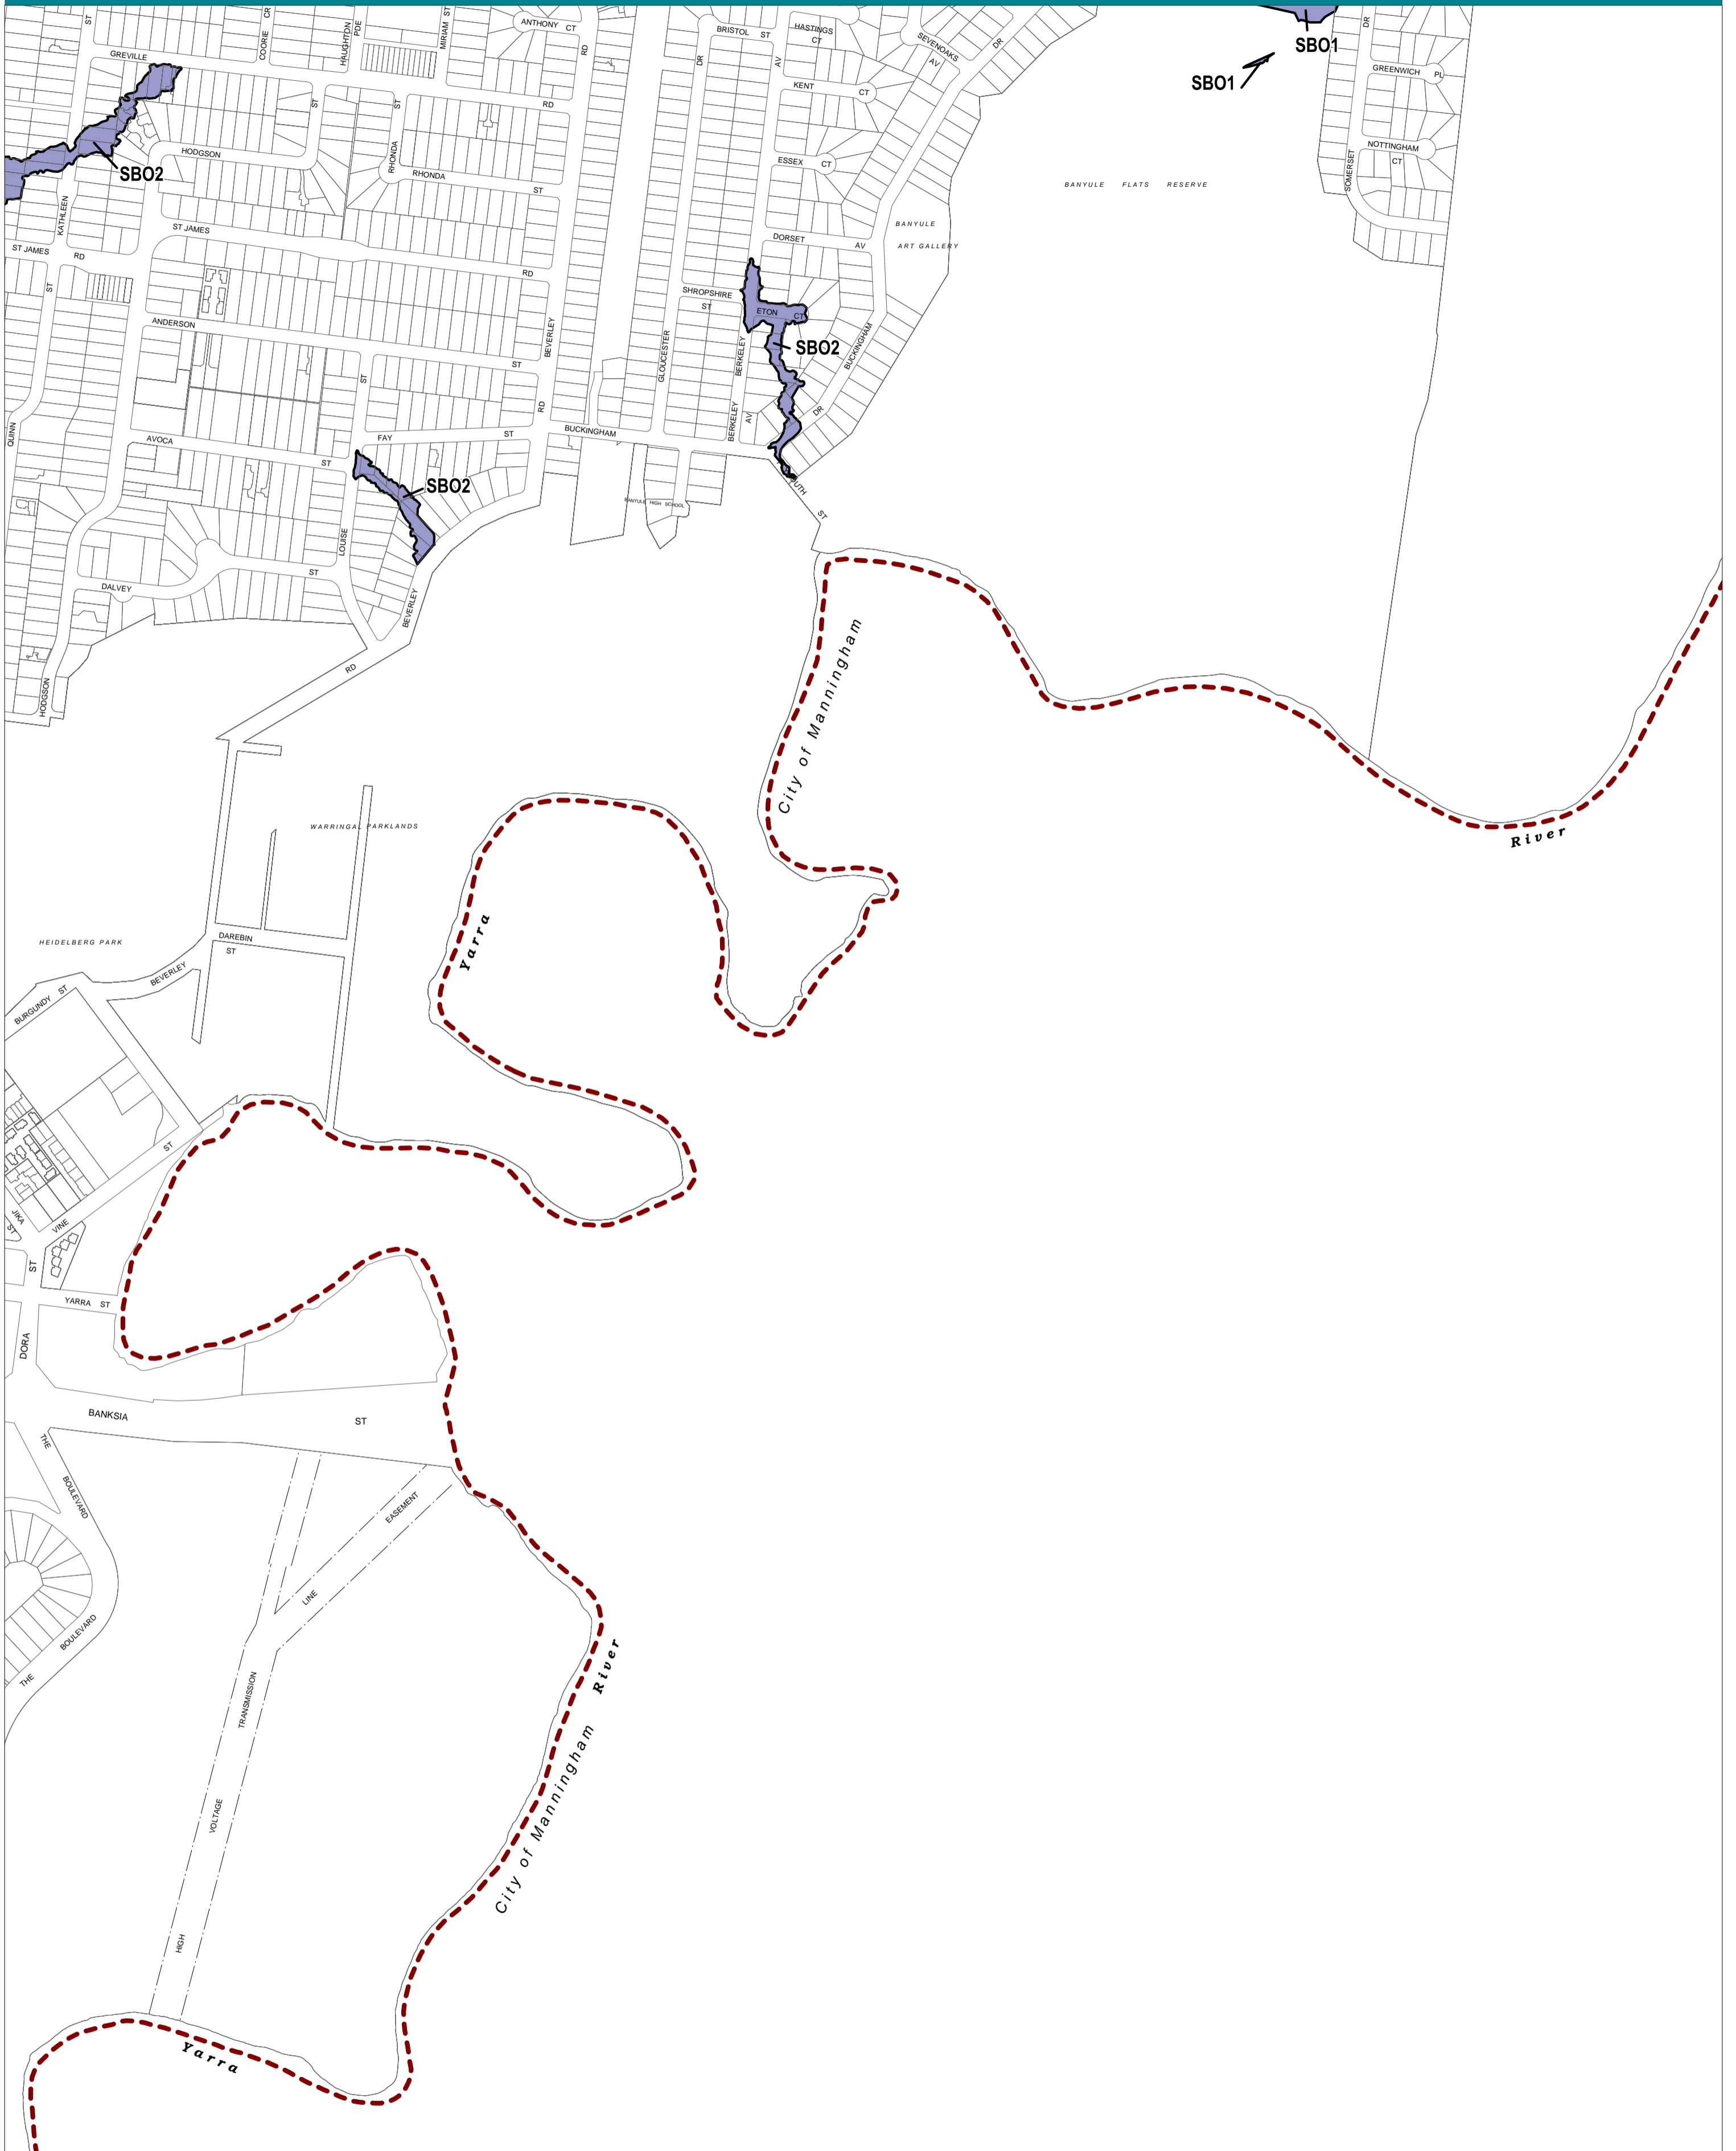

BANYULE PLANNING SCHEME - LOCAL PROVISION

Overlays	
	SBO1 Special Building Overlay - Schedule 1
	SBO2 Special Building Overlay - Schedule 2

AUSTRALIAN MAP GRID ZONE 55

PREPARED BY: Planning Mapping Services

VICTORIA
State Government

Environment,
Land, Water
and Planning

INDEX TO ADJOINING METRIC SERIES MAP

Printed: 26/2/2016

AMENDMENT C101