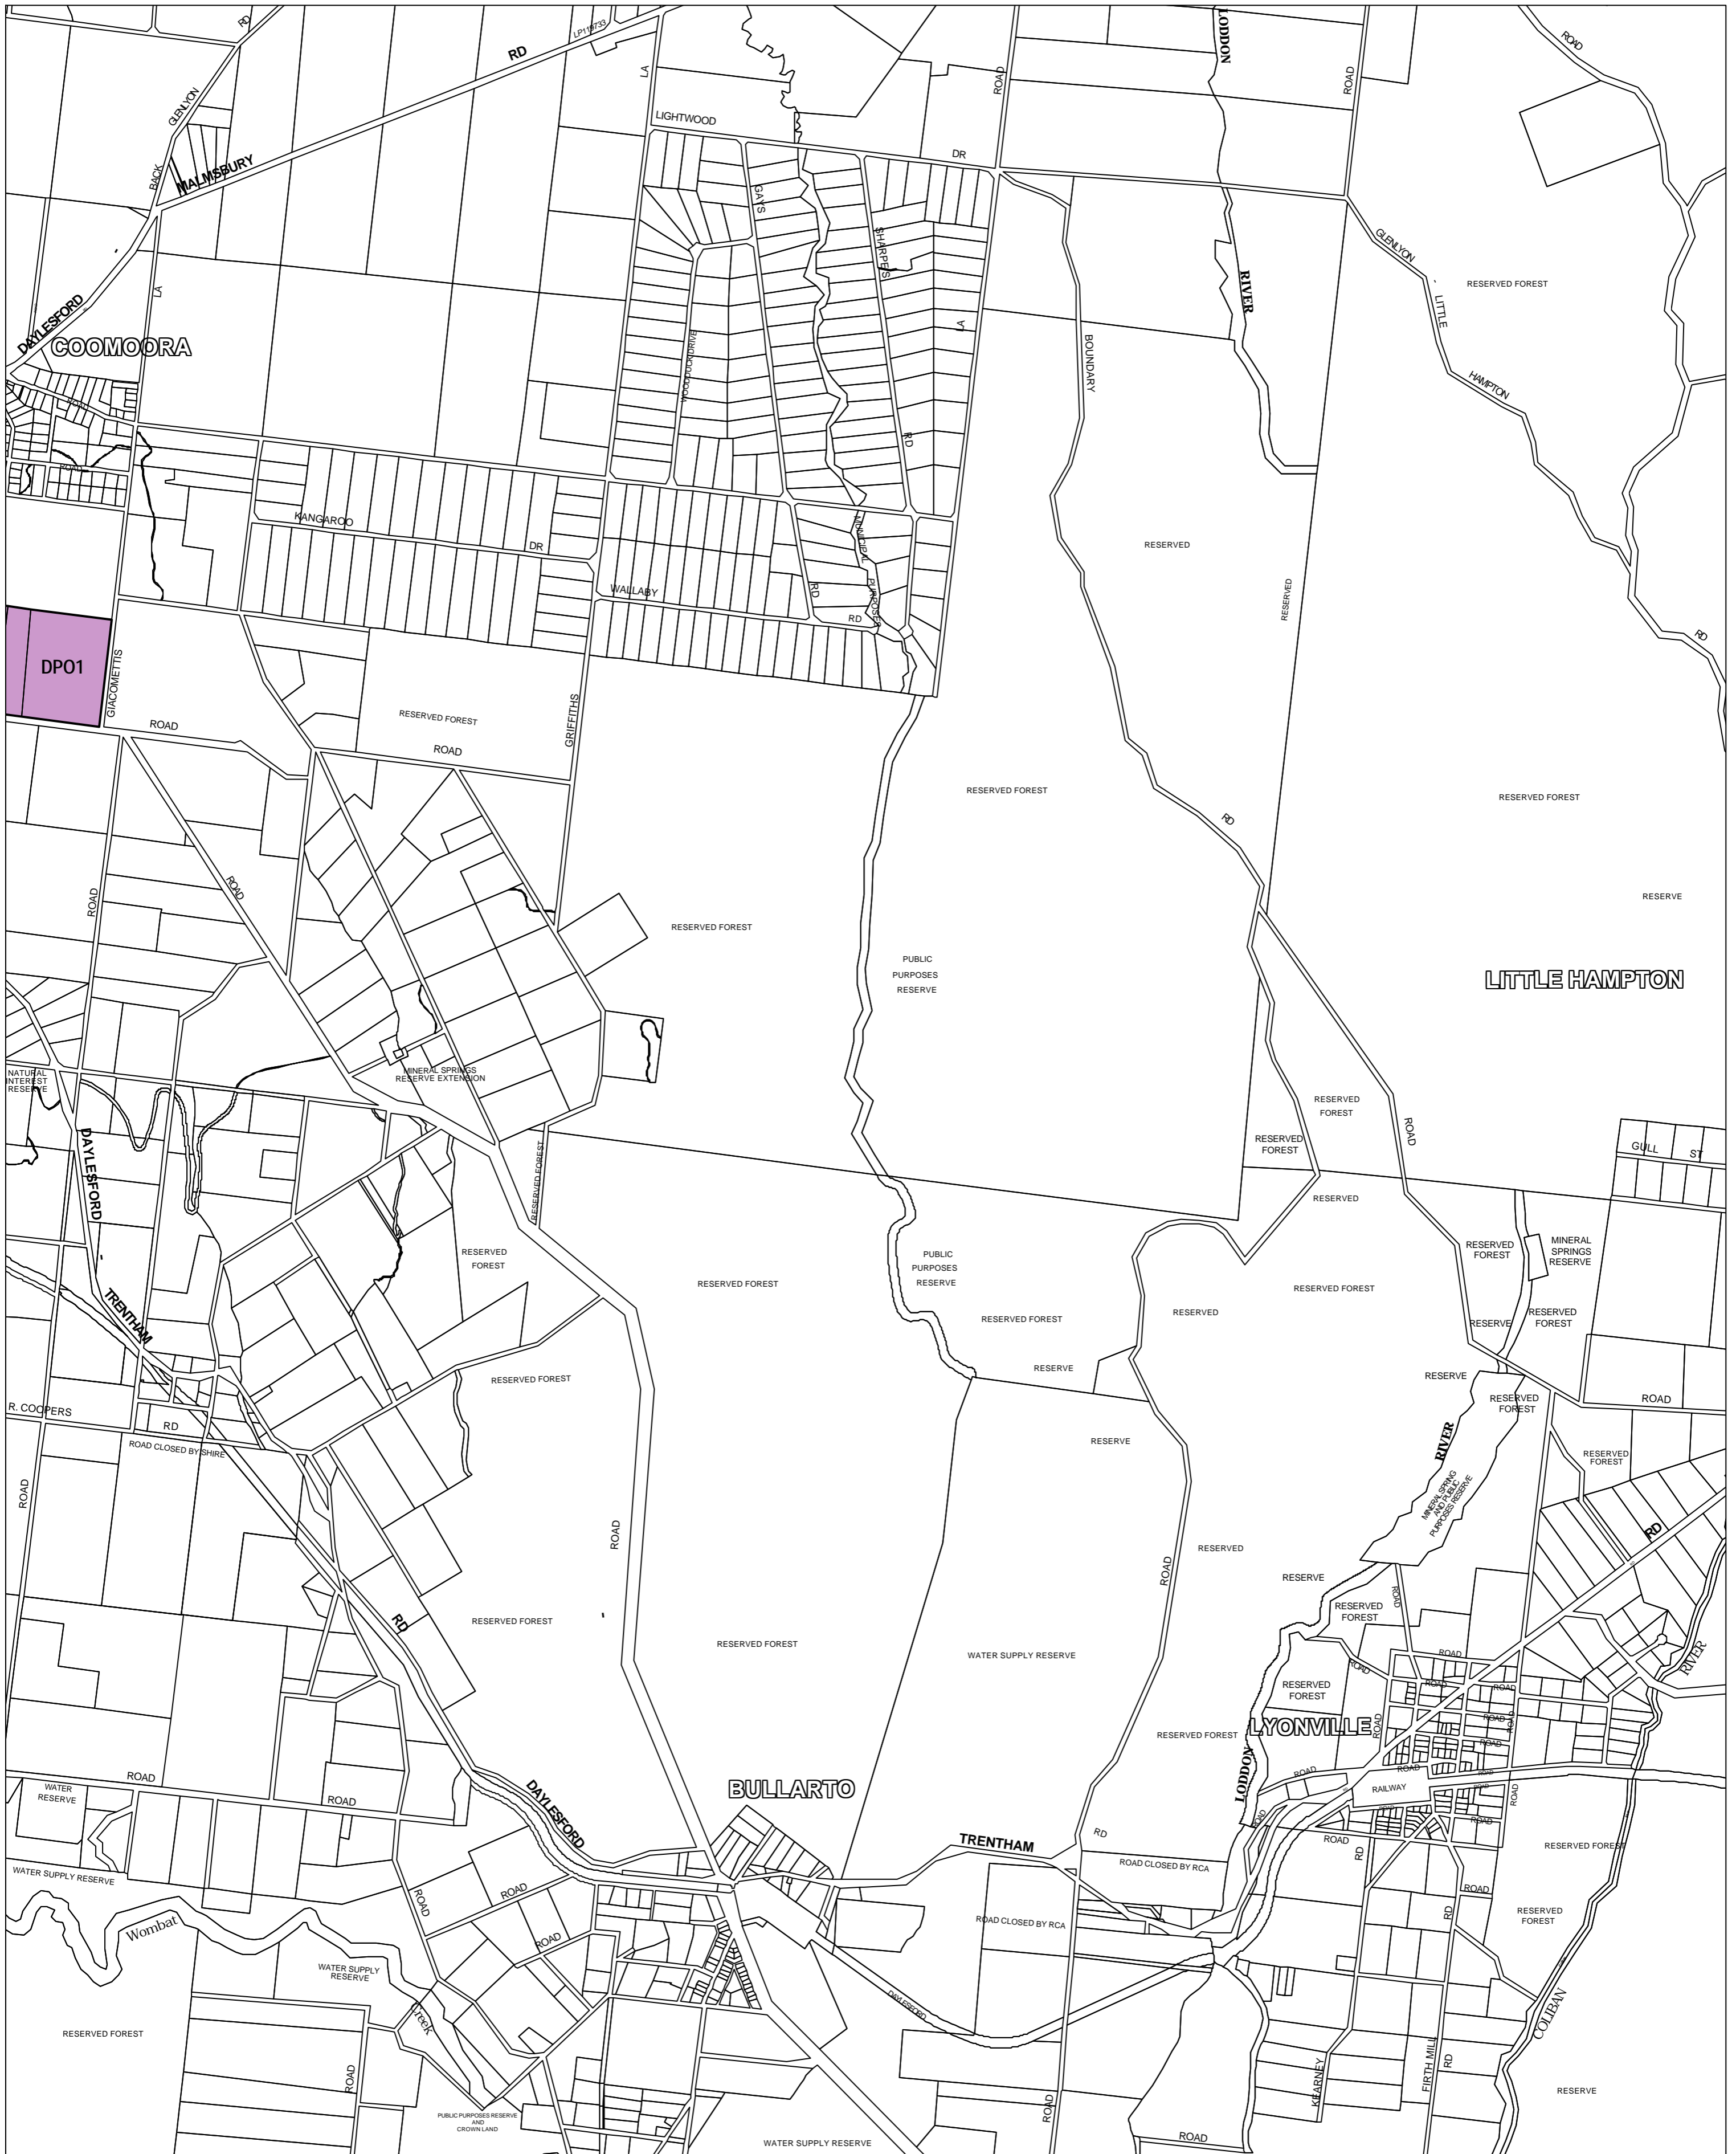

HEPBURN PLANNING SCHEME - LOCAL PROVISION

Overlays

- **DPO1** Development Plan Overlay - Schedule 1

AUSTRALIAN MAP GRID ZONE 55

Printed: 29/6/2007