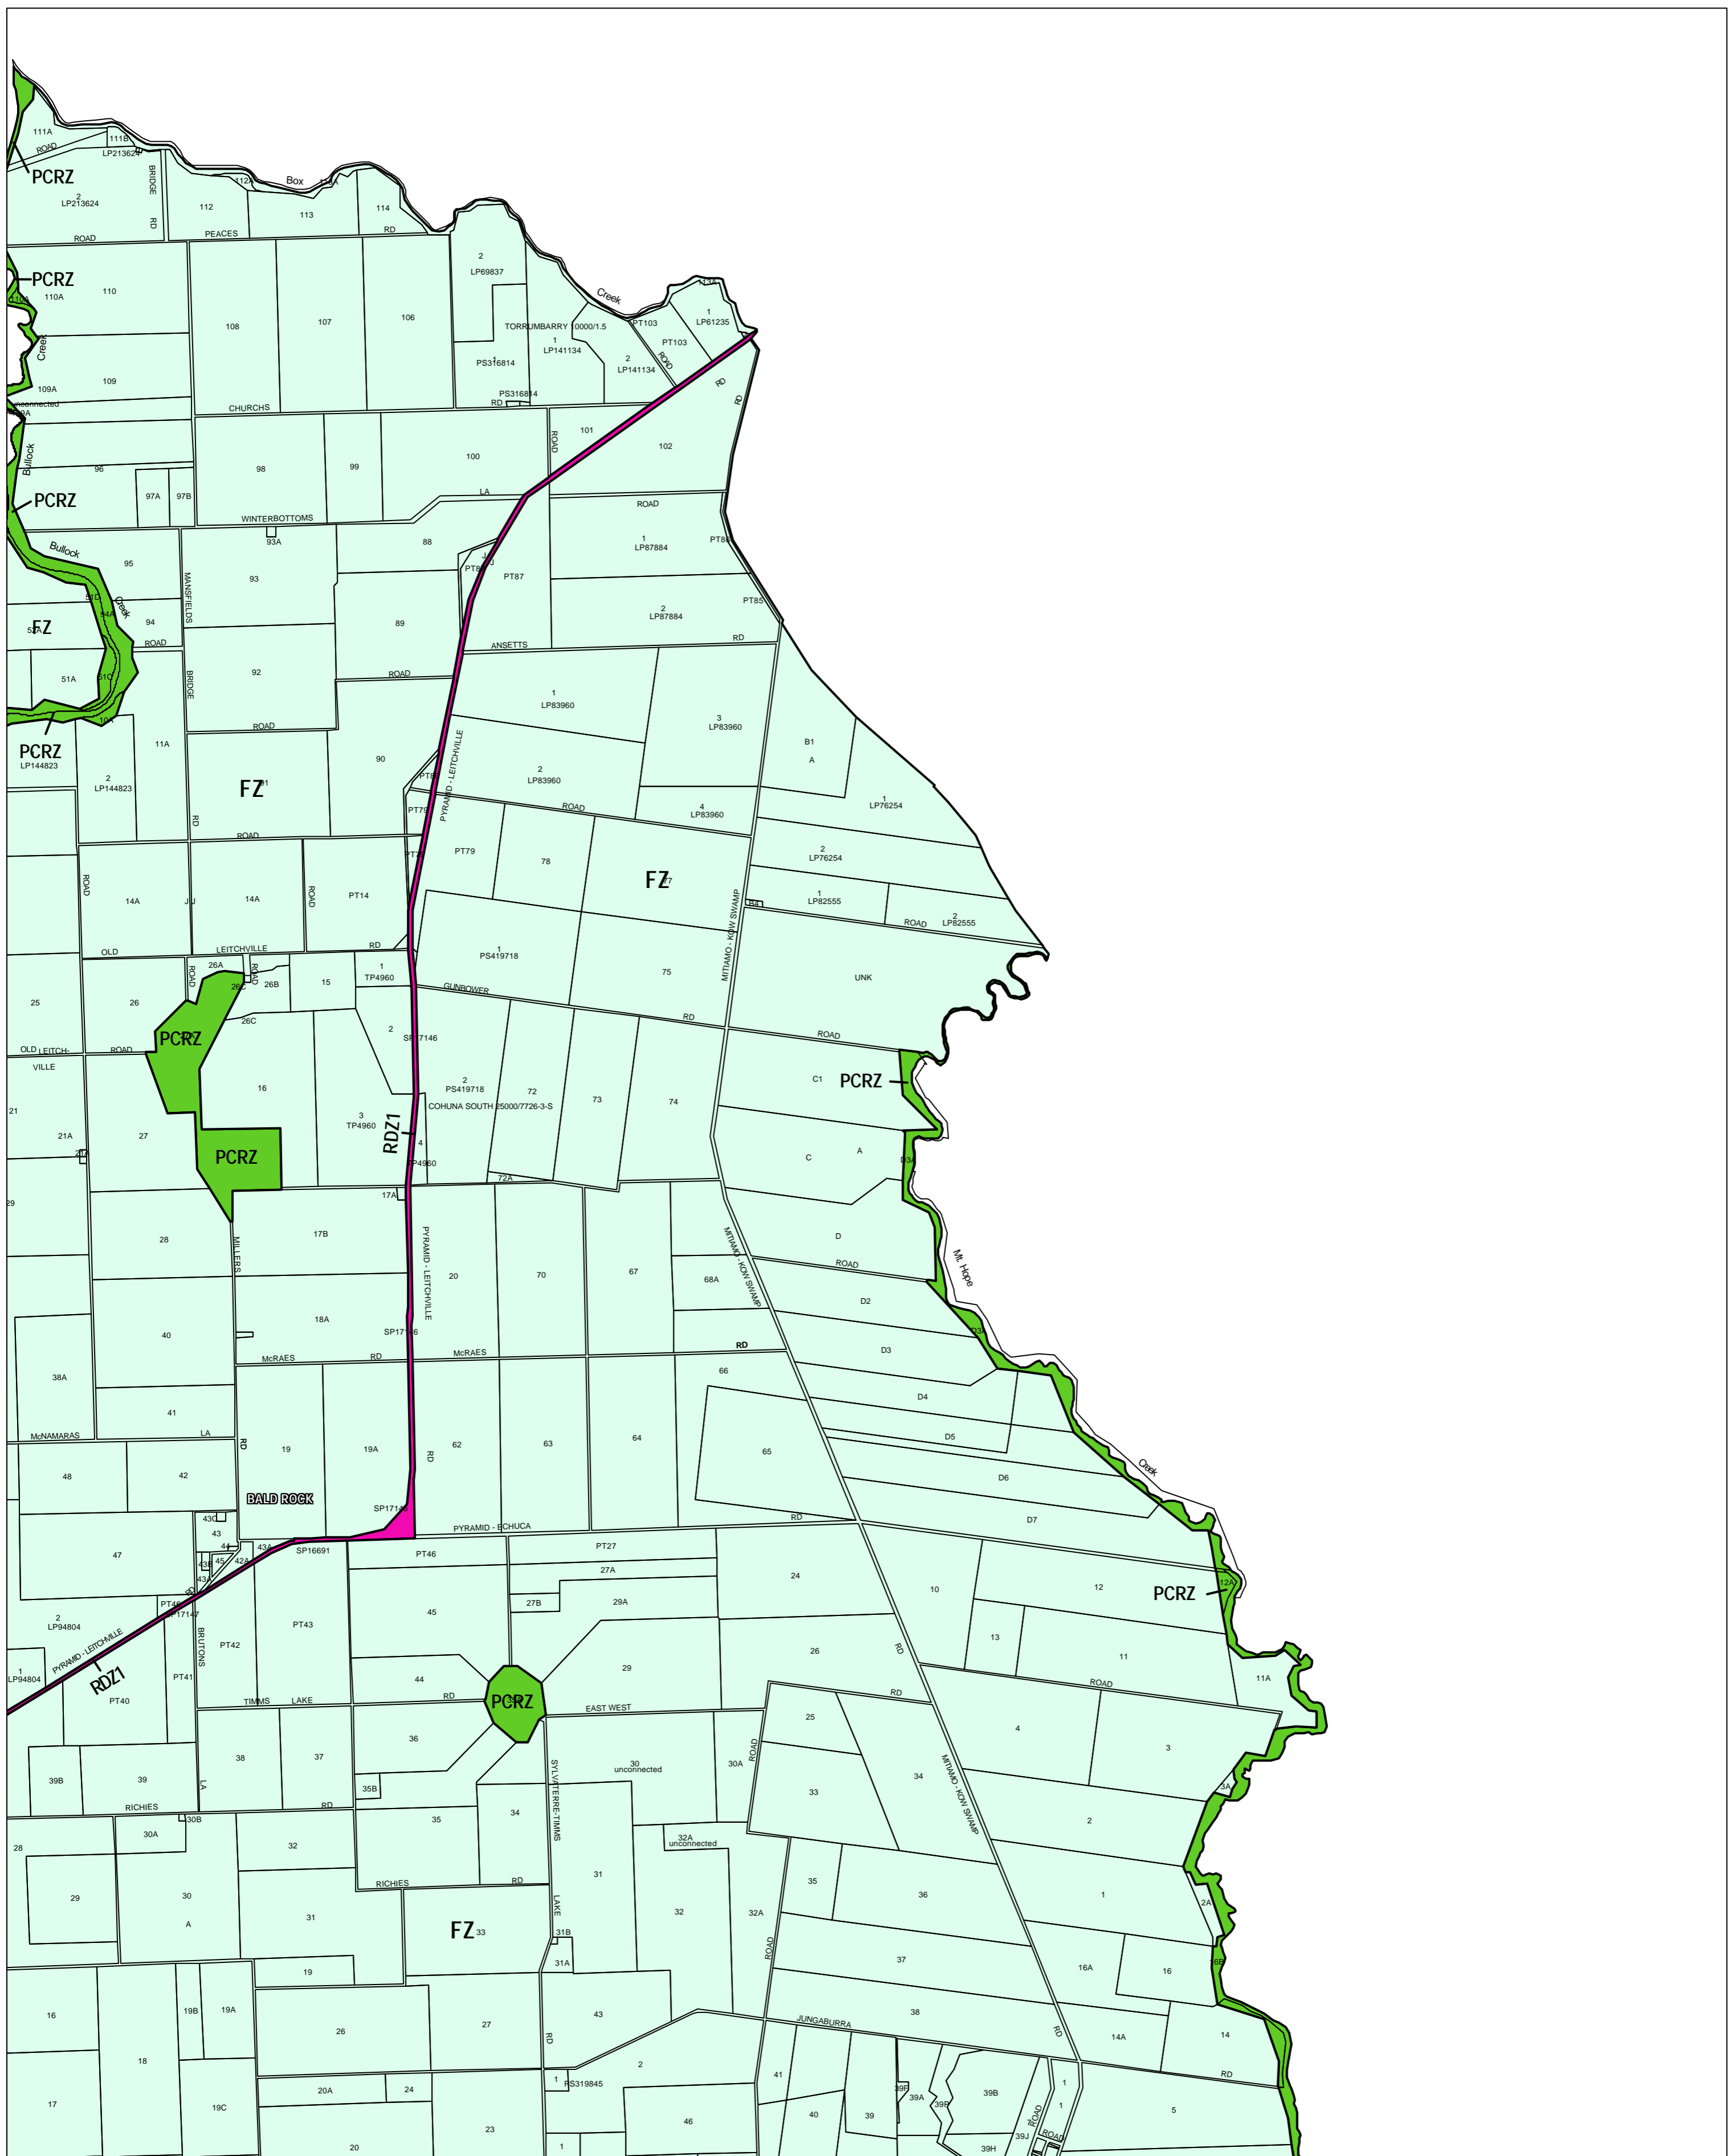

LODDON PLANNING SCHEME - LOCAL PROVISION

Public Land

- Public Conservation And Resource Zone
- Road Zone - Category 1
- Farming Zone

AUSTRALIAN MAP GRID ZONE 55

Printed: 4/7/2007

AMENDMENT C20