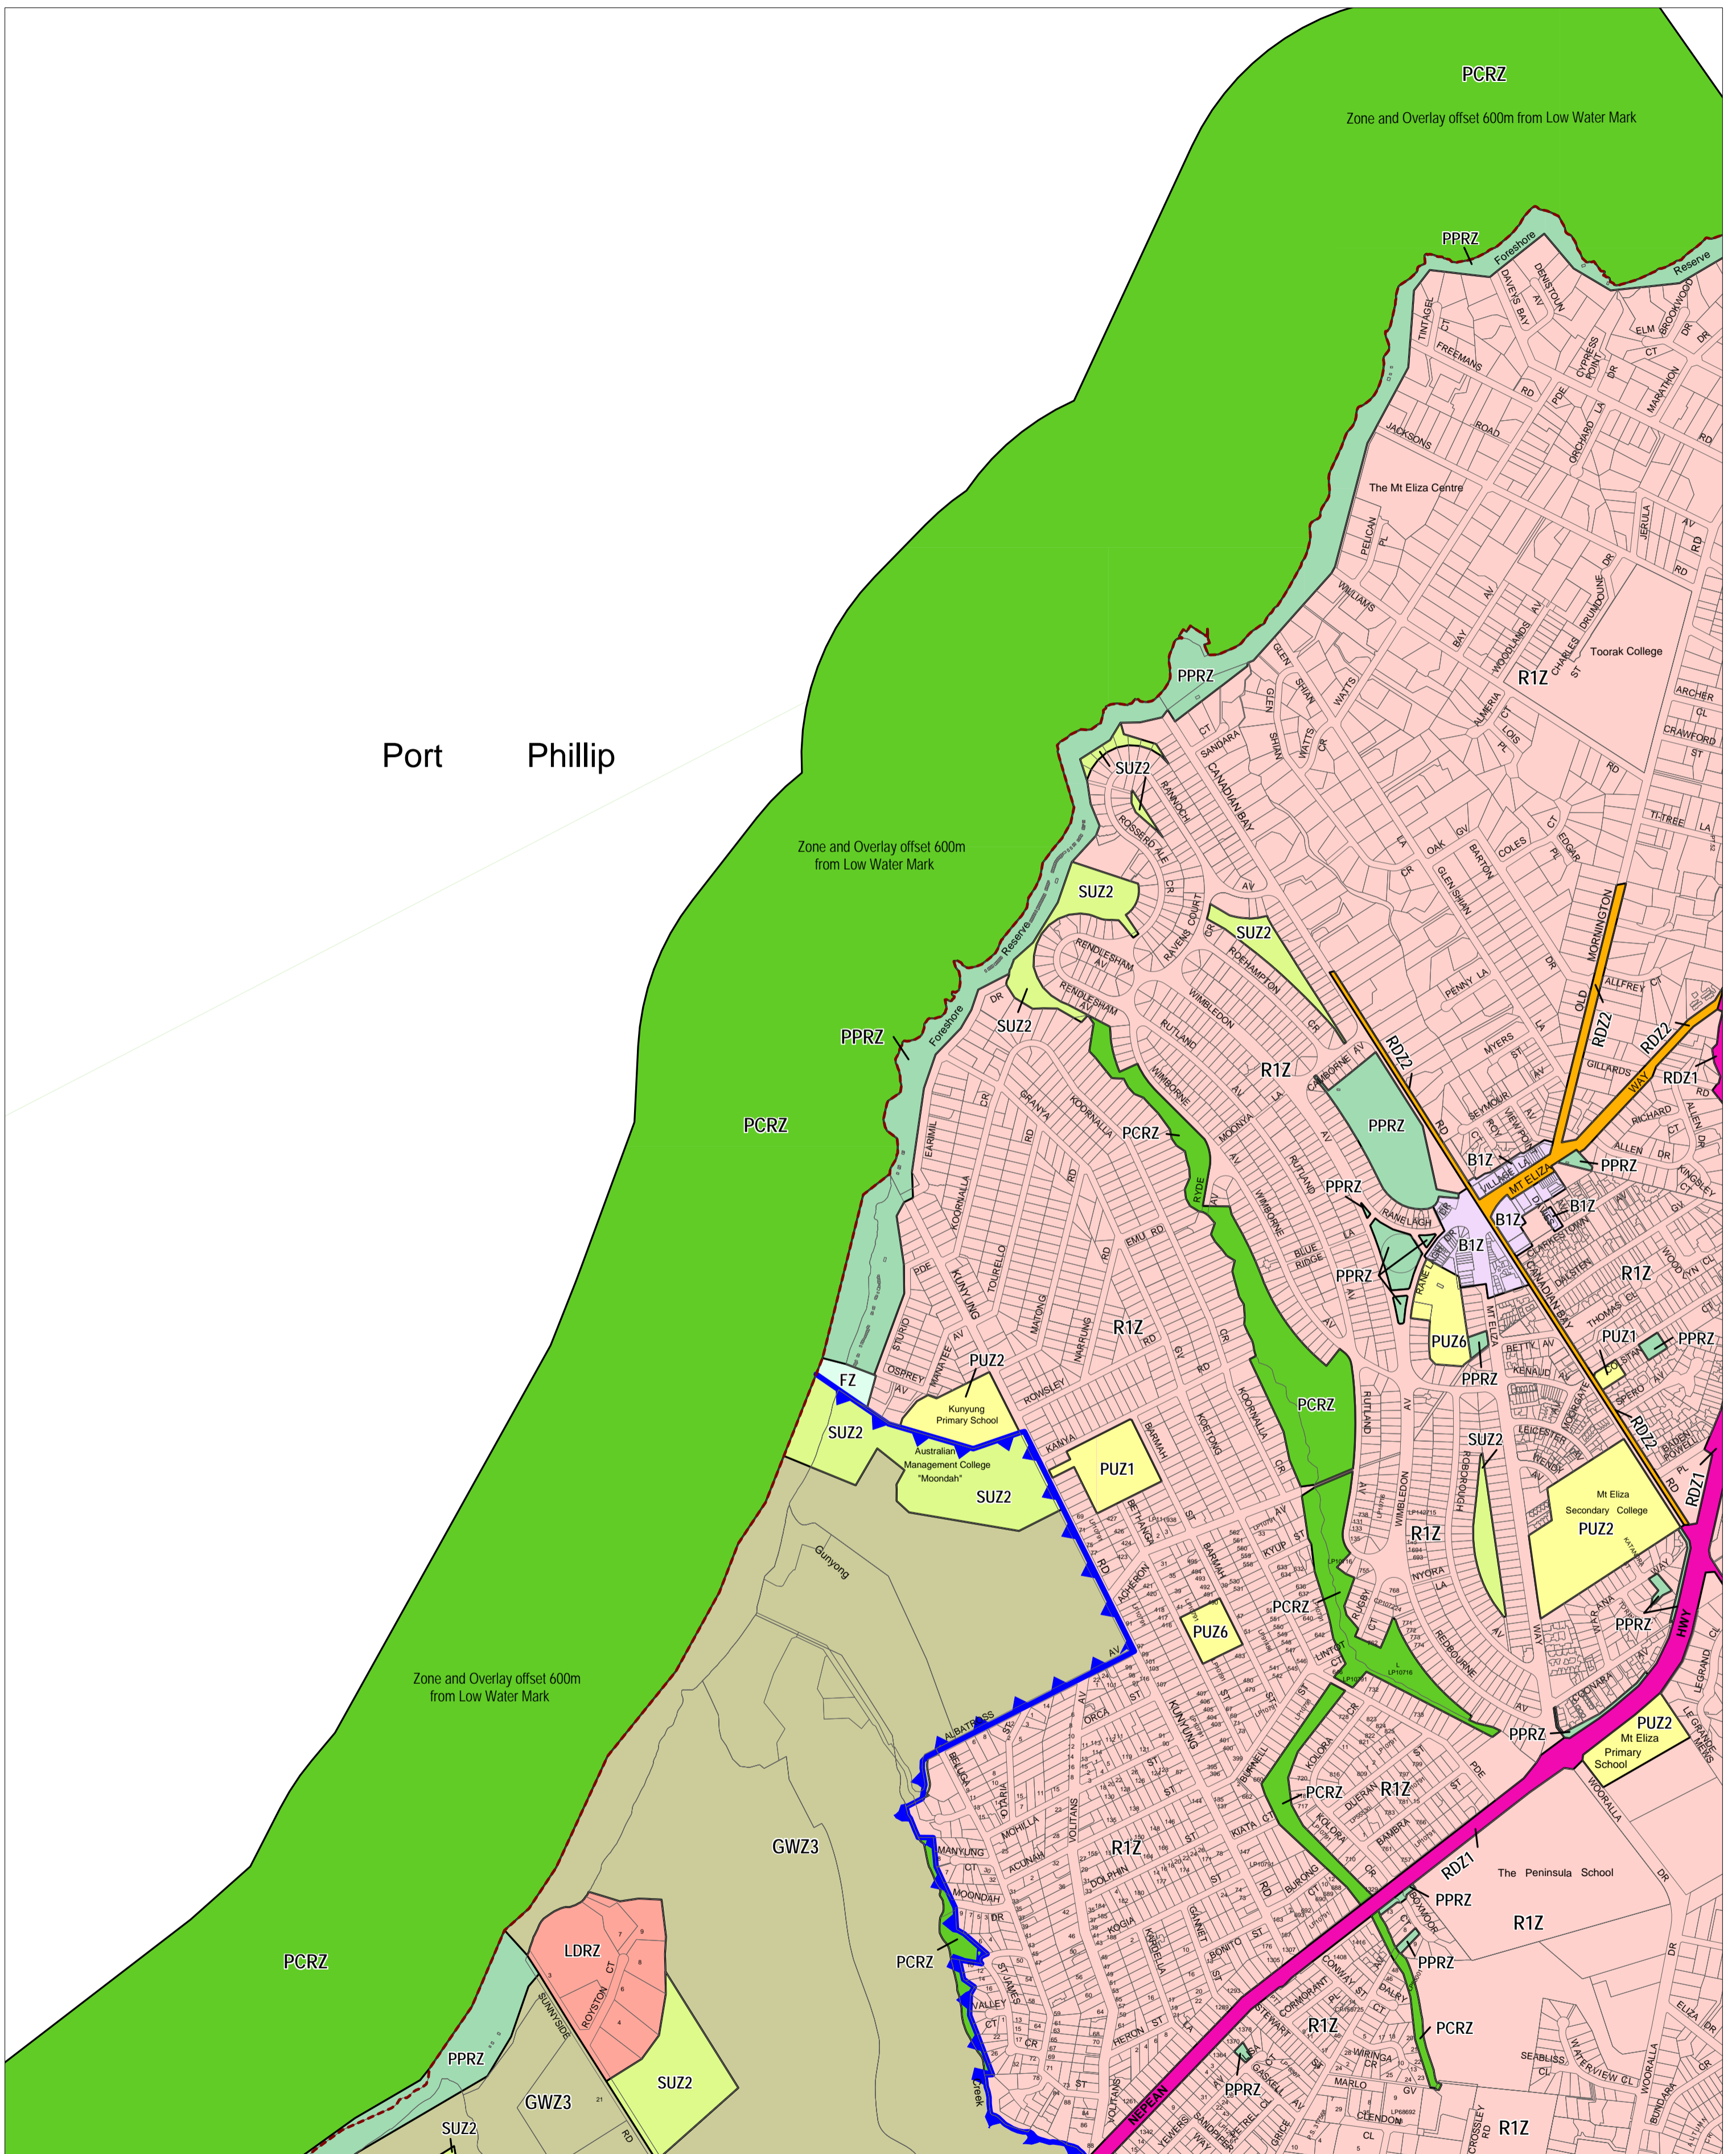

MORNINGTON PENINSULA PLANNING SCHEME - LOCAL PROVISION

Business	Road Zone - Category 2
B1Z Business 1 Zone	RDZ2 Road Zone - Category 2
Public Land	Residential
PCRZ Public Conservation And Resource Zone	LDRZ Low Density Residential Zone
PPRZ Public Park And Recreation Zone	R1Z Residential 1 Zone
PUZ2 Public Use Zone - Education	Rural
PUZ6 Public Use Zone - Local Government	FZ Farming Zone
PUZ1 Public Use Zone - Service And Utility	GWZ3 Green Wedge Zone - Schedule 3
RDZ1 Road Zone - Category 1	Special Purpose
	SUZ2 Special Use Zone - Schedule 2

Printed: 12/12/2012

AMENDMENT C126 PART 2

ZONES

MAP No 1