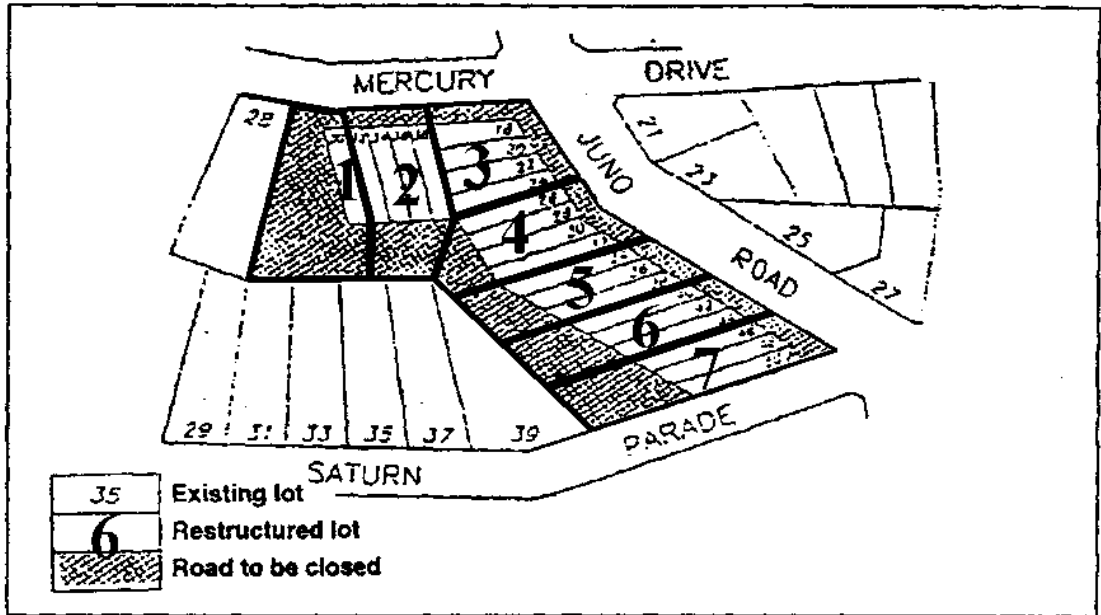

SCHEDULE TO THE RESTRUCTURE OVERLAY

PS Map reference	Land	Title of restructure plan
RO1	Land bounded by Mercury Drive, Juno Road and Saturn Parade as depicted in Figure 1 to this schedule	Juno Road Restructure Plan
RO2	Land located on Louis Road as depicted in Figure 2 to this schedule	Louis Road Restructure Plan

Schedule To The Restructure Overlay

Figure 1
Juno Road Restructure Plan

Figure 2
Louis Road Restructure Plan