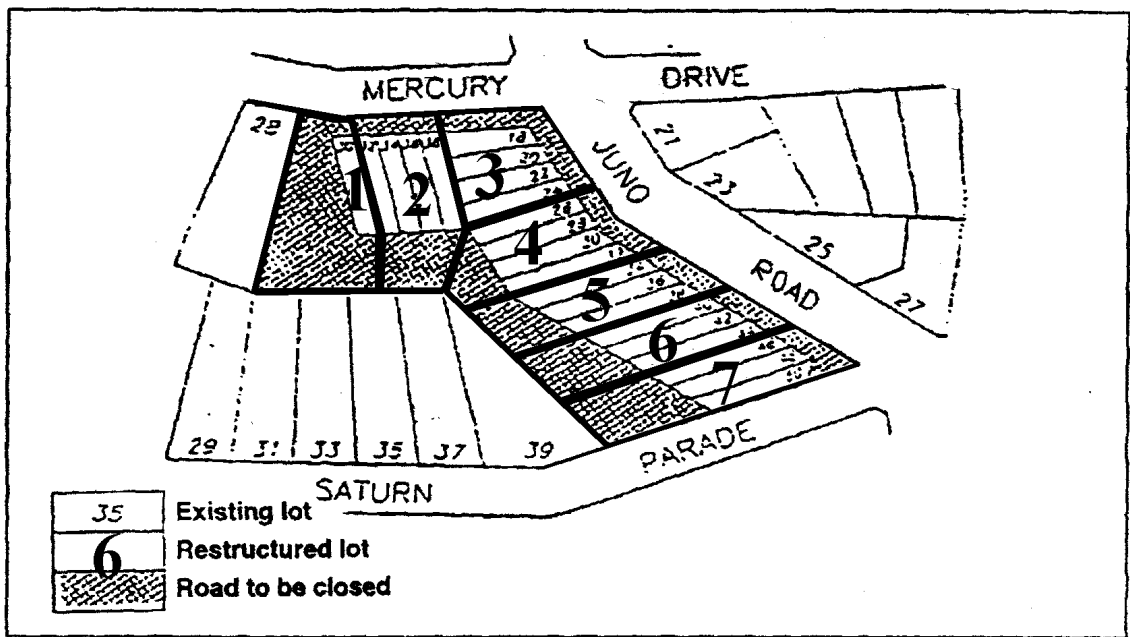

19/01/2006
VC37**SCHEDULE TO THE RESTRUCTURE OVERLAY**

PS Map reference	Land	Title of restructure plan
RO1	Land bounded by Mercury Drive, Juno Road and Saturn Parade as depicted in Figure 1 to this schedule	Juno Road Restructure Plan
RO2	Land located on Louis Road as depicted in Figure 2 to this schedule	Louis Road Restructure Plan

SCHEDULE TO THE RESTRUCTURE OVERLAY

**Figure 1
Juno Road Restructure Plan**

**Figure 2
Louis Road Restructure Plan**