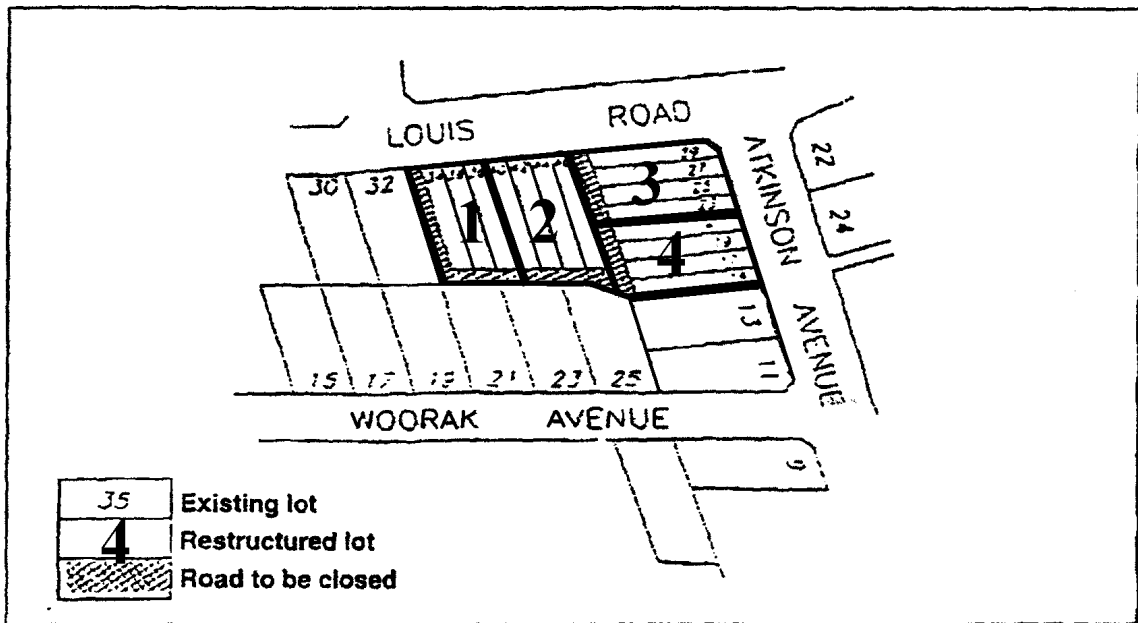

19/01/2006
VC37**SCHEDULE TO THE RESTRUCTURE OVERLAY**

PS Map reference	Land	Title of restructure plan
RO1	Land bounded by Mercury Drive, Juno Road and Saturn Parade as depicted in Figure 1 to this schedule	Juno Road Restructure Plan
RO2	Land located on Louis Road as depicted in Figure 2 to this schedule	Louis Road Restructure Plan

SCHEDULE TO THE RESTRUCTURE OVERLAY

**Figure 1
Juno Road Restructure Plan**

**Figure 2
Louis Road Restructure Plan**